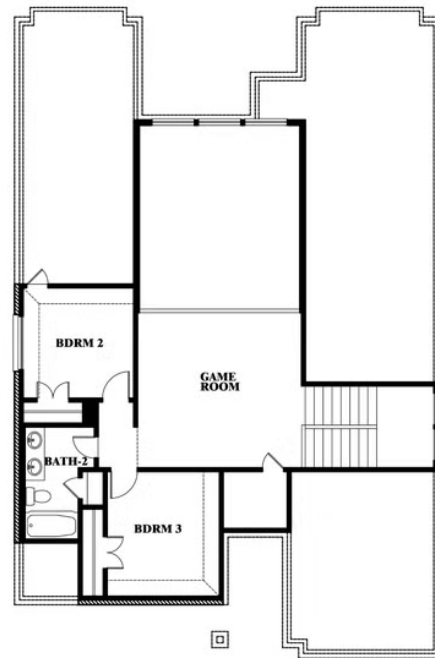

Violet

VIOLET FLOOR PLAN

STAR RANCH CLASSIC 50

1012 BRENHAM DRIVE, GODLEY, TX 76044

Violet