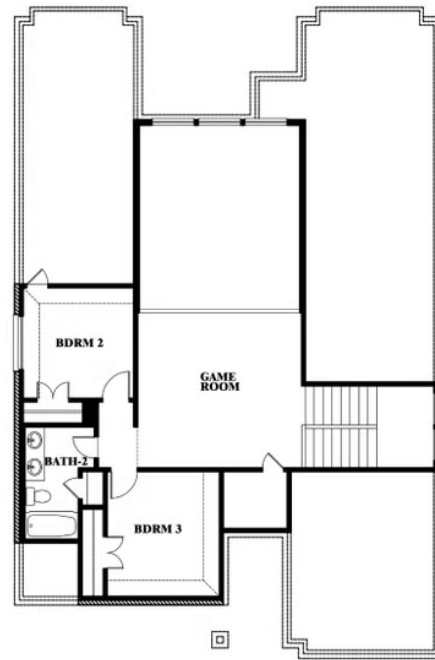

Violet

STAR RANCH CLASSIC 50

1012 BRENHAM DRIVE, GODLEY, TX 76044

VIOLET FLOOR PLAN WITH OPTIONAL BEDROOM AT STUDY

Violet
Opt. Bed 5 & Bath 4 at Study