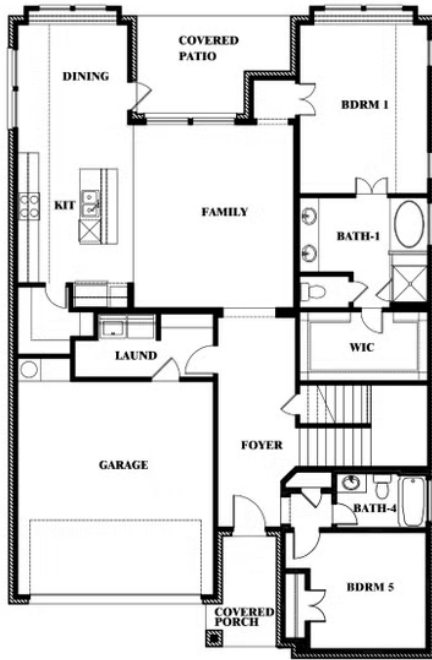

Violet

STAR RANCH CLASSIC 50

1012 BRENHAM DRIVE, GODLEY, TX 76044

VIOLET FLOOR PLAN WITH OPTIONAL BEDROOM AT STUDY

Violet
Opt. Bed 5 & Bath 4 at Study