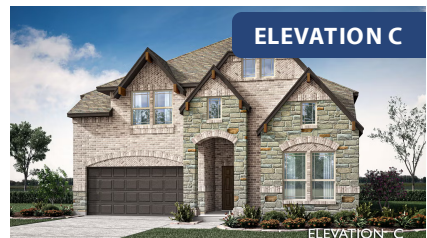

ELEVATION C