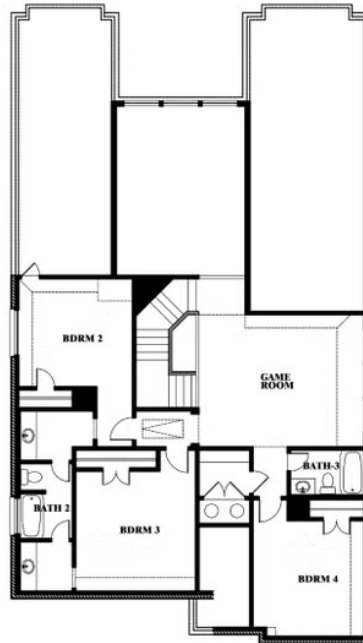

Rose

STAR RANCH CLASSIC 50

1012 BRENHAM DRIVE, GODLEY, TX 76044

ROSE FLOOR PLAN WITH OPTIONAL BED & BATH AT STUDY

Rose
Opt. Bed & Bath at Study