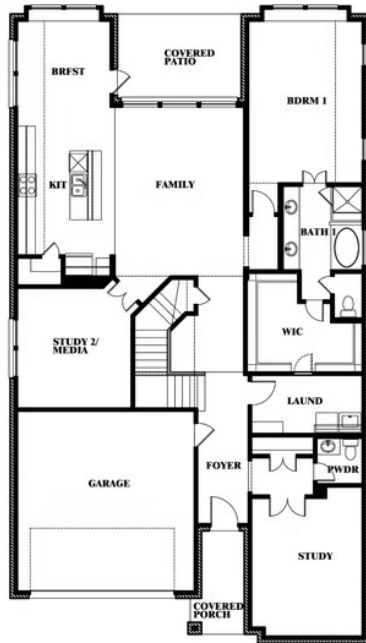

Rose

ROSE FLOOR PLAN

STAR RANCH CLASSIC 50

1012 BRENHAM DRIVE, GODLEY, TX 76044

Rose