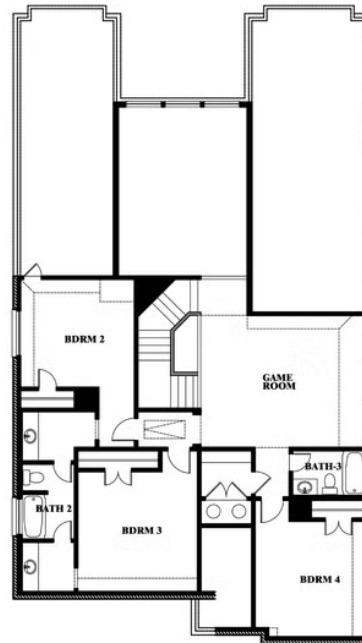

ELEVATION B

ELEVATION B

ELEVATION C

Rose

ROSE FLOOR PLAN

STAR RANCH CLASSIC 50

1012 BRENHAM DRIVE, GODLEY, TX 76044

Rose