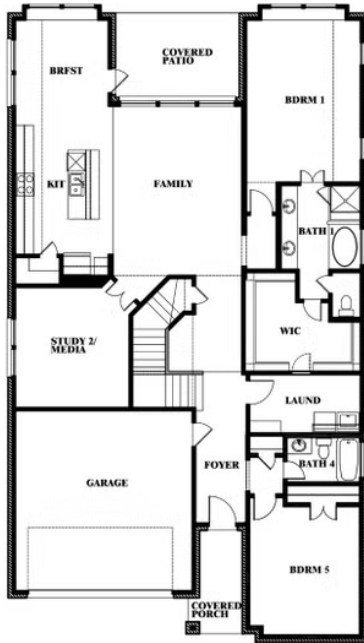

Rose

STAR RANCH CLASSIC 50

1012 BRENHAM DRIVE, GODLEY, TX 76044

ROSE FLOOR PLAN WITH OPTIONAL BED & BATH AT STUDY

Rose
Opt. Bed & Bath at Study