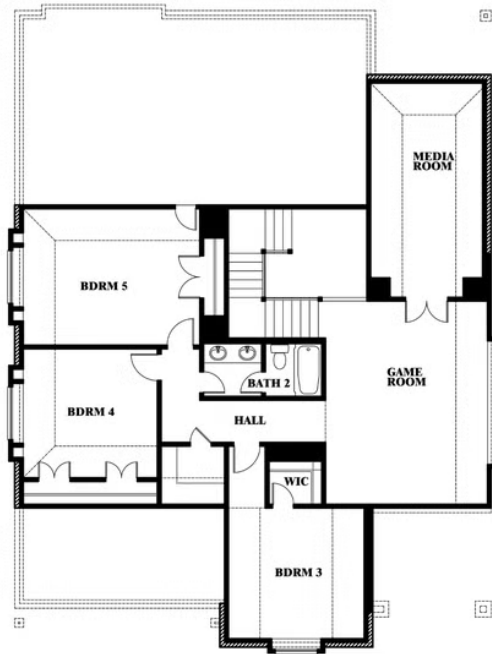

Magnolia II

STAR RANCH CLASSIC 50

1012 BRENHAM DRIVE, GODLEY, TX 76044

MAGNOLIA II FLOOR PLAN

Magnolia II