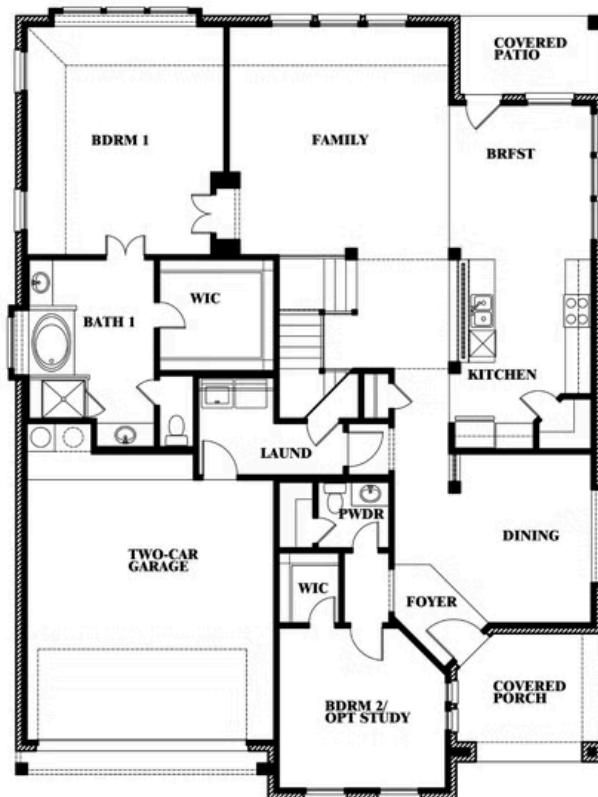

Magnolia II

HOMES FROM
\$434,990

CLASSIC SERIES

STAR RANCH CLASSIC 50

1012 BRENHAM DRIVE, GODLEY, TX 76044

3,430
SQUARE FEET

4
BEDROOMS

2.5
BATHROOMS

2
CAR GARAGE

Magnolia II

STAR RANCH CLASSIC 50

1012 BRENHAM DRIVE, GODLEY, TX 76044

MAGNOLIA II FLOOR PLAN

Magnolia II

This brochure is for general informational purposes and is to be used as a guide only. Changes may be made during the development process and floorplans, dimensions, fixtures, fittings, finishes and specifications are subject to change without notice. Window placement, balcony configuration, wardrobe sizes and living areas may vary slightly within each plan type. EQUAL HOUSING OPPORTUNITY