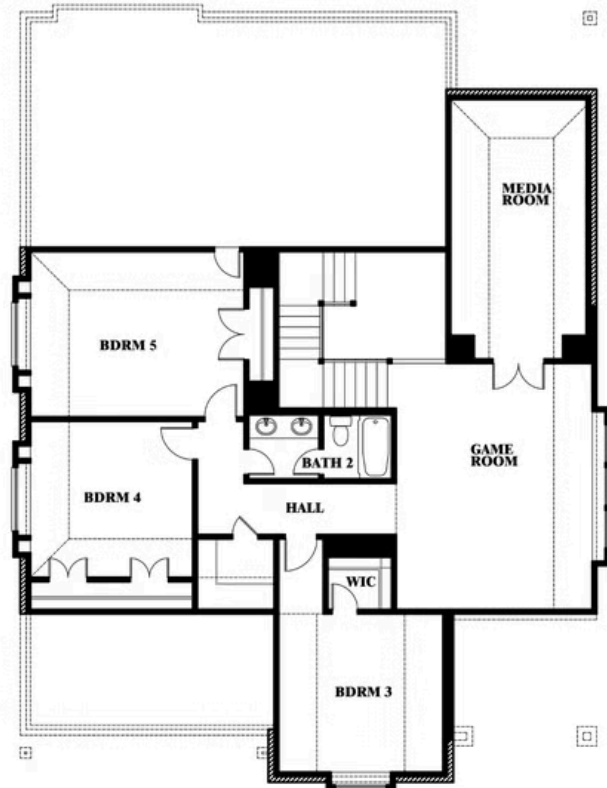

Magnolia II

STAR RANCH CLASSIC 50

1012 BRENHAM DRIVE, GODLEY, TX 76044

MAGNOLIA II FLOOR PLAN

Magnolia II

This brochure is for general informational purposes and is to be used as a guide only. Changes may be made during the development process and floorplans, dimensions, fixtures, fittings, finishes and specifications are subject to change without notice. Window placement, balcony configuration, wardrobe sizes and living areas may vary slightly within each plan type. EQUAL HOUSING OPPORTUNITY