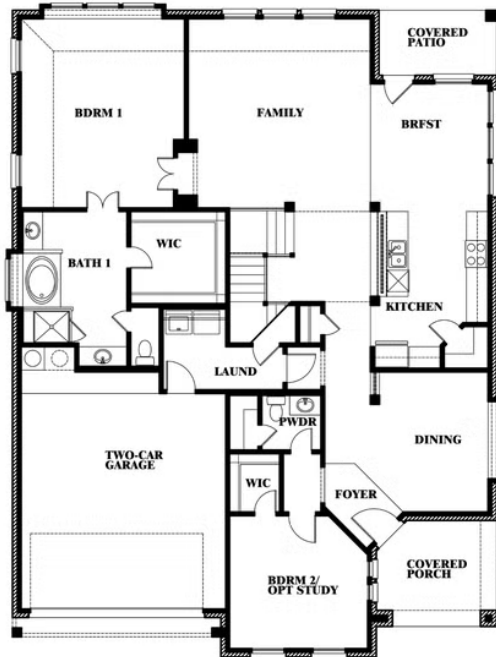

Magnolia II

STAR RANCH CLASSIC 50

1012 BRENHAM DRIVE, GODLEY, TX 76044

MAGNOLIA II FLOOR PLAN

Magnolia II