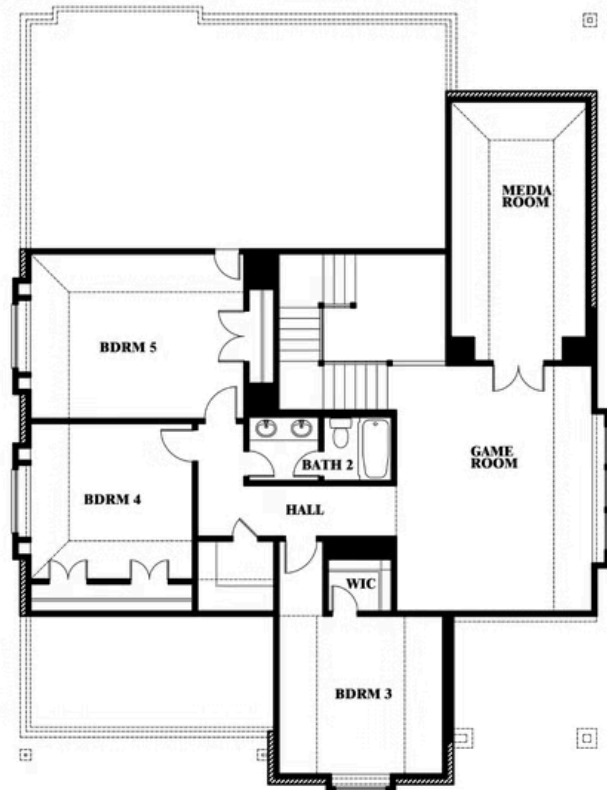

Magnolia II

HOMES FROM
\$434,990

CLASSIC SERIES

STAR RANCH CLASSIC 50

1012 BRENHAM DRIVE, GODLEY, TX 76044

3,430
SQUARE FEET

4
BEDROOMS

2.5
BATHROOMS

2
CAR GARAGE

Magnolia II

STAR RANCH CLASSIC 50

1012 BRENHAM DRIVE, GODLEY, TX 76044

MAGNOLIA II FLOOR PLAN

Magnolia II

This brochure is for general informational purposes and is to be used as a guide only. Changes may be made during the development process and floorplans, dimensions, fixtures, fittings, finishes and specifications are subject to change without notice. Window placement, balcony configuration, wardrobe sizes and living areas may vary slightly within each plan type. EQUAL HOUSING OPPORTUNITY