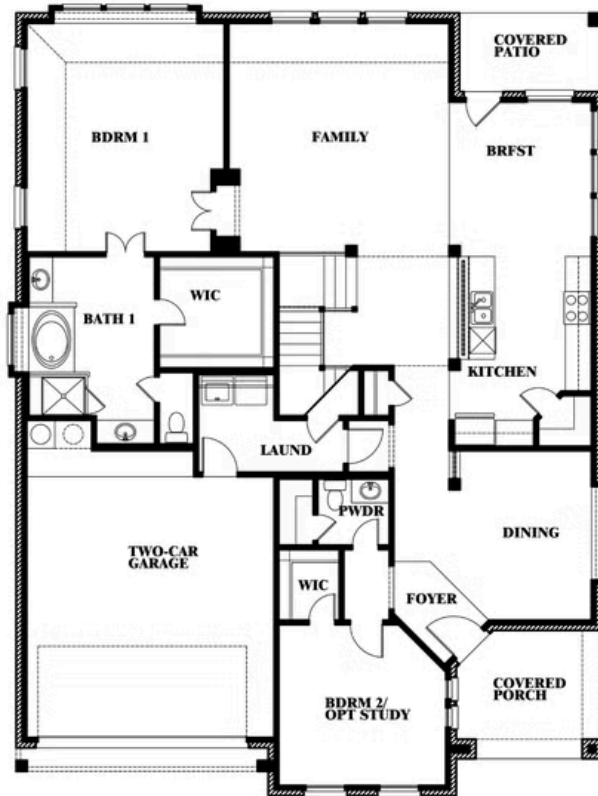

Magnolia II

STAR RANCH CLASSIC 50

1012 BRENHAM DRIVE, GODLEY, TX 76044

MAGNOLIA II FLOOR PLAN

Magnolia II

This brochure is for general informational purposes and is to be used as a guide only. Changes may be made during the development process and floorplans, dimensions, fixtures, fittings, finishes and specifications are subject to change without notice. Window placement, balcony configuration, wardrobe sizes and living areas may vary slightly within each plan type. EQUAL HOUSING OPPORTUNITY