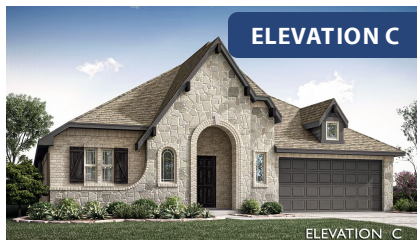

## STAR RANCH CLASSIC 50

1012 BRENHAM DRIVE, GODLEY, TX 76044

HOMES FROM

**\$364,990**

**2,235**  
SQUARE FEET

**4**  
BEDROOMS

**2.0**  
BATHROOMS

**2**  
CAR GARAGE

**ELEVATION A**

**ELEVATION B**

ELEVATION B

**ELEVATION C**

ELEVATION C