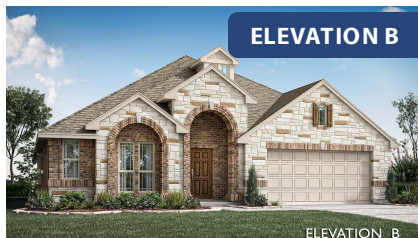

# Hawthorne

HOMES FROM  
**\$364,990**

CLASSIC SERIES

**STAR RANCH CLASSIC 50**

1012 BRENHAM DRIVE, GODLEY, TX 76044

**2,235**  
SQUARE FEET

**4**  
BEDROOMS

**2.0**  
BATHROOMS

**2**  
CAR GARAGE

**ELEVATION A**

**ELEVATION B**

ELEVATION B

**ELEVATION C**

ELEVATION C