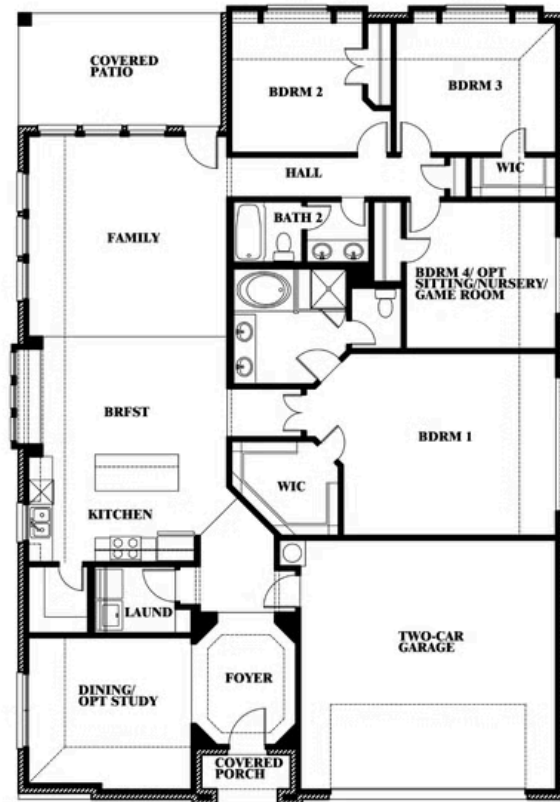

Hawthorne

HOMES FROM
\$364,990

CLASSIC SERIES

STAR RANCH CLASSIC 50

1012 BRENHAM DRIVE, GODLEY, TX 76044

2,235
SQUARE FEET

4
BEDROOMS

2.0
BATHROOMS

2
CAR GARAGE

ELEVATION A

ELEVATION B

ELEVATION B

ELEVATION C

ELEVATION C

Hawthorne

STAR RANCH CLASSIC 50

1012 BRENHAM DRIVE, GODLEY, TX 76044

Hawthorne

This brochure is for general informational purposes and is to be used as a guide only. Changes may be made during the development process and floorplans, dimensions, fixtures, fittings, finishes and specifications are subject to change without notice. Window placement, balcony configuration, wardrobe sizes and living areas may vary slightly within each plan type. EQUAL HOUSING OPPORTUNITY

Hawthorne

STAR RANCH CLASSIC 50

1012 BRENHAM DRIVE, GODLEY, TX 76044

Hawthorne Opt. Deluxe Kitchen

This brochure is for general informational purposes and is to be used as a guide only. Changes may be made during the development process and floorplans, dimensions, fixtures, fittings, finishes and specifications are subject to change without notice. Window placement, balcony configuration, wardrobe sizes and living areas may vary slightly within each plan type. EQUAL HOUSING OPPORTUNITY