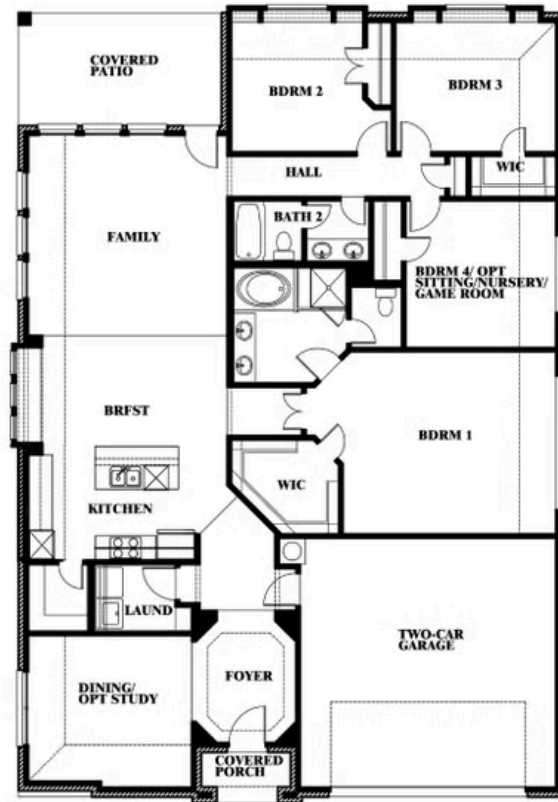

2
CAR GARAGE

ELEVATION A

ELEVATION B

ELEVATION B

ELEVATION C

ELEVATION C

Hawthorne

STAR RANCH CLASSIC 50

1012 BRENHAM DRIVE, GODLEY, TX 76044

Hawthorne

This brochure is for general informational purposes and is to be used as a guide only. Changes may be made during the development process and floorplans, dimensions, fixtures, fittings, finishes and specifications are subject to change without notice. Window placement, balcony configuration, wardrobe sizes and living areas may vary slightly within each plan type. EQUAL HOUSING OPPORTUNITY

Hawthorne

STAR RANCH CLASSIC 50

1012 BRENHAM DRIVE, GODLEY, TX 76044

Hawthorne Opt. Deluxe Kitchen

This brochure is for general informational purposes and is to be used as a guide only. Changes may be made during the development process and floorplans, dimensions, fixtures, fittings, finishes and specifications are subject to change without notice. Window placement, balcony configuration, wardrobe sizes and living areas may vary slightly within each plan type. EQUAL HOUSING OPPORTUNITY