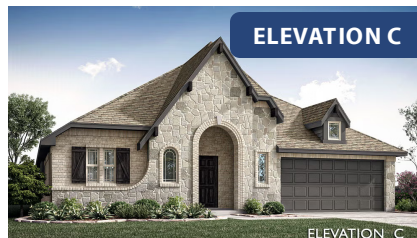

# Hawthorne

HOMES FROM  
**\$364,990**

CLASSIC SERIES

**STAR RANCH CLASSIC 50**

1012 BRENHAM DRIVE, GODLEY, TX 76044

**2,235**  
SQUARE FEET

**4**  
BEDROOMS

**2.0**  
BATHROOMS

**2**  
CAR GARAGE

**ELEVATION A**

**ELEVATION B**

ELEVATION B

**ELEVATION C**

ELEVATION C