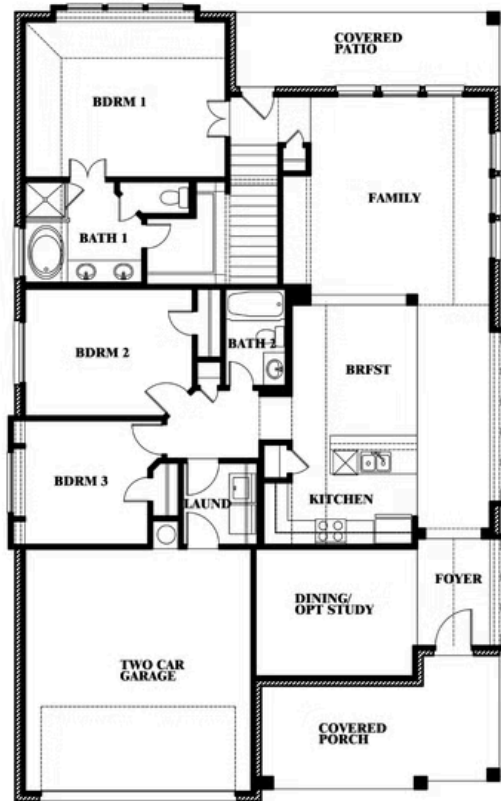

Dogwood III

STAR RANCH CLASSIC 50

1012 BRENHAM DRIVE, GODLEY, TX 76044

Dogwood III

This brochure is for general informational purposes and is to be used as a guide only. Changes may be made during the development process and floorplans, dimensions, fixtures, fittings, finishes and specifications are subject to change without notice. Window placement, balcony configuration, wardrobe sizes and living areas may vary slightly within each plan type. EQUAL HOUSING OPPORTUNITY