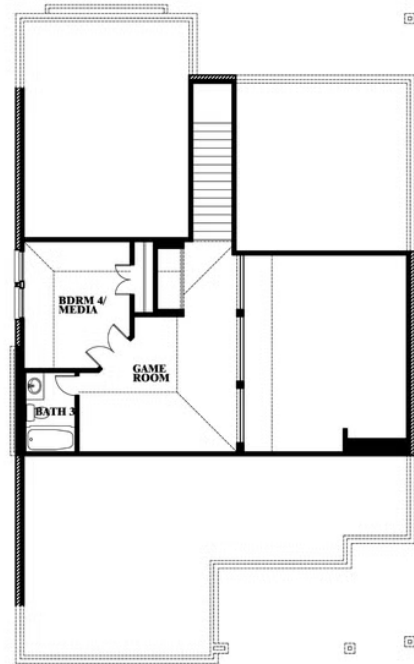

Dogwood III

STAR RANCH CLASSIC 50

1012 BRENHAM DRIVE, GODLEY, TX 76044

Dogwood III