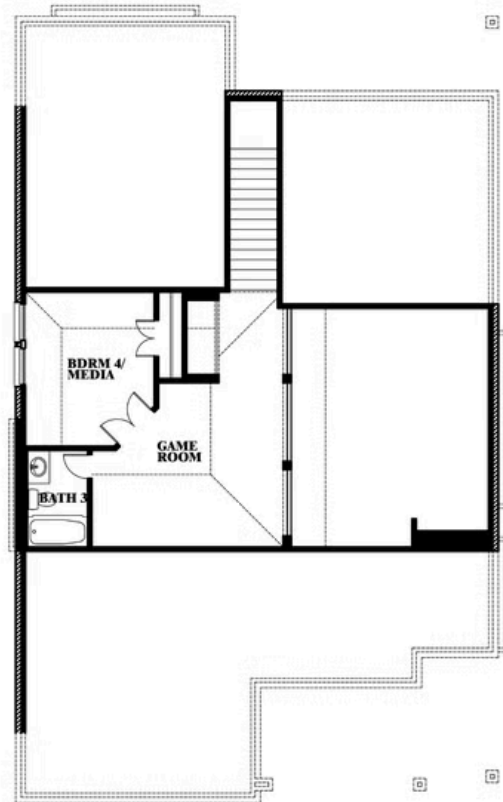

Dogwood III

STAR RANCH CLASSIC 50

1012 BRENHAM DRIVE, GODLEY, TX 76044

Dogwood III

This brochure is for general informational purposes and is to be used as a guide only. Changes may be made during the development process and floorplans, dimensions, fixtures, fittings, finishes and specifications are subject to change without notice. Window placement, balcony configuration, wardrobe sizes and living areas may vary slightly within each plan type. EQUAL HOUSING OPPORTUNITY