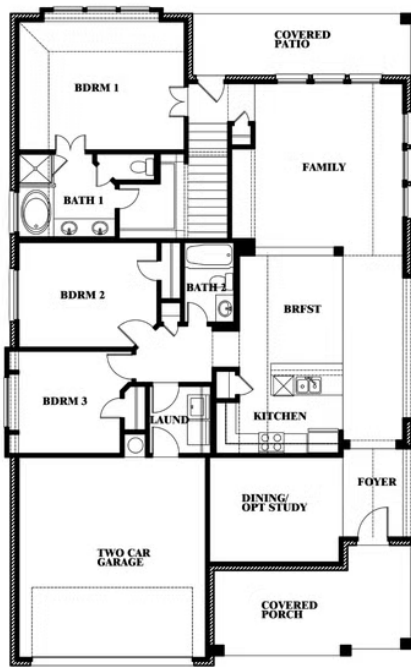

Dogwood III

STAR RANCH CLASSIC 50

1012 BRENHAM DRIVE, GODLEY, TX 76044

Dogwood III