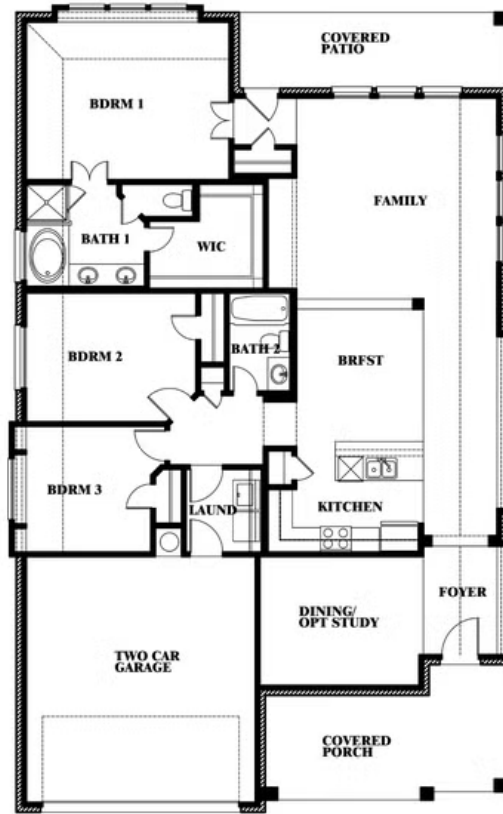

Dogwood

HOMES FROM
\$334,990

CLASSIC SERIES

STAR RANCH CLASSIC 50

1012 BRENHAM DRIVE, GODLEY, TX 76044

1,840
SQUARE FEET

3
BEDROOMS

2.0
BATHROOMS

2
CAR GARAGE

ELEVATION ES

ELEVATION A

ELEVATION A

ELEVATION C

ELEVATION C

ELEVATION FS

ELEVATION FS

ELEVATION G

ELEVATION G

ELEVATION GS

ELEVATION GS

Dogwood

STAR RANCH CLASSIC 50

1012 BRENHAM DRIVE, GODLEY, TX 76044

Dogwood

This brochure is for general informational purposes and is to be used as a guide only. Changes may be made during the development process and floorplans, dimensions, fixtures, fittings, finishes and specifications are subject to change without notice. Window placement, balcony configuration, wardrobe sizes and living areas may vary slightly within each plan type. EQUAL HOUSING OPPORTUNITY