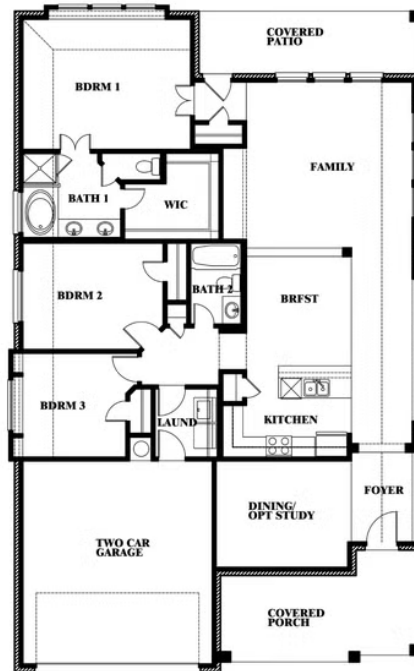

Dogwood

STAR RANCH CLASSIC 50

1012 BRENHAM DRIVE, GODLEY, TX 76044

Dogwood