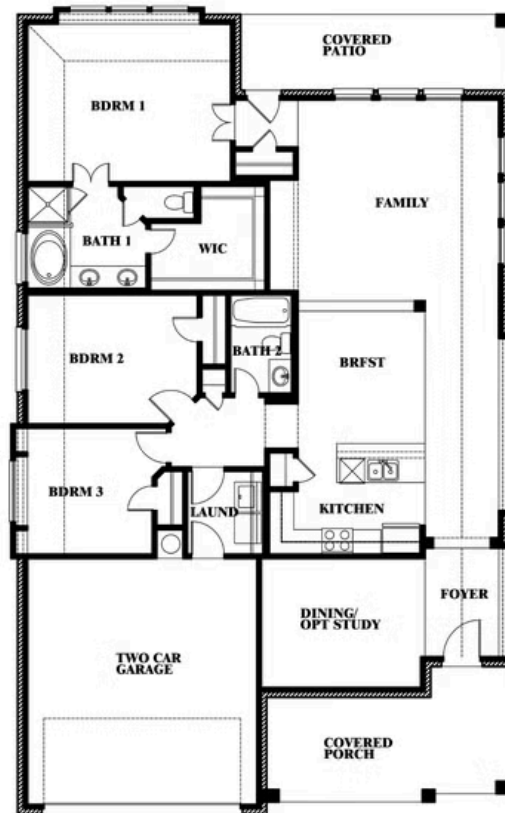

Dogwood

STAR RANCH CLASSIC 50

1012 BRENHAM DRIVE, GODLEY, TX 76044

Dogwood

This brochure is for general informational purposes and is to be used as a guide only. Changes may be made during the development process and floorplans, dimensions, fixtures, fittings, finishes and specifications are subject to change without notice. Window placement, balcony configuration, wardrobe sizes and living areas may vary slightly within each plan type. EQUAL HOUSING OPPORTUNITY