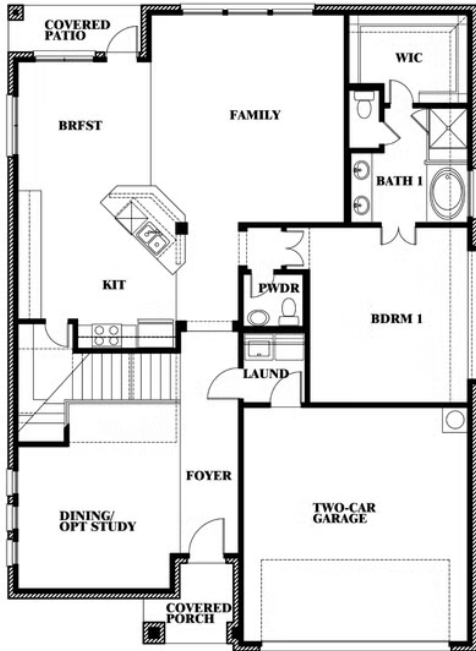

Dewberry III

STAR RANCH CLASSIC 50

1012 BRENHAM DRIVE, GODLEY, TX 76044

DEWBERRY III FLOOR PLAN

Dewberry III