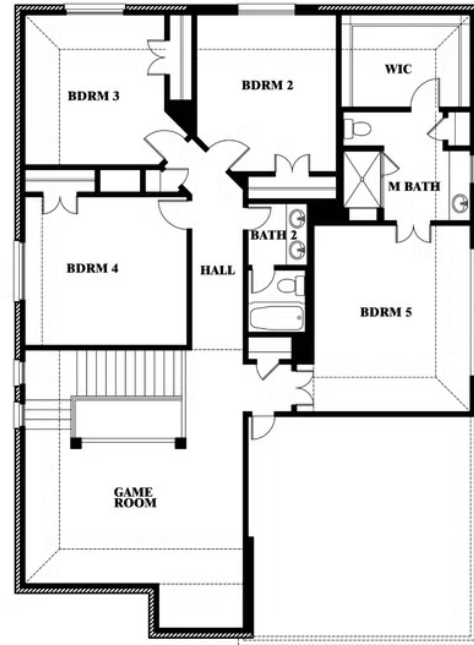

ELEVATION C

ELEVATION C

ELEVATION CS

ELEVATION CS

Dewberry III

STAR RANCH CLASSIC 50

1012 BRENHAM DRIVE, GODLEY, TX 76044

DEWBERRY III FLOOR PLAN

Dewberry III