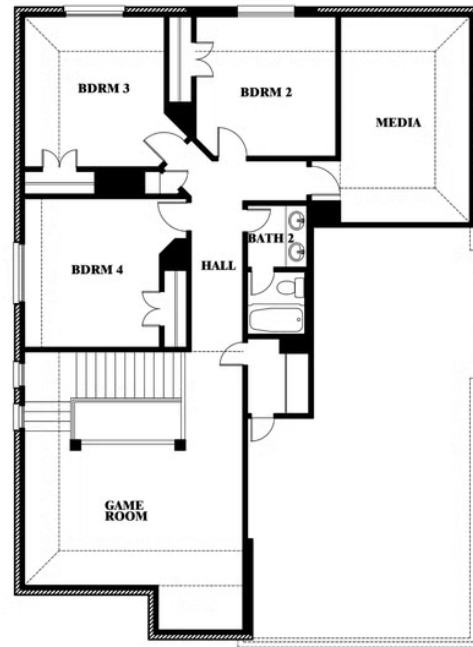

Dewberry II

STAR RANCH CLASSIC 50
1012 BRENHAM DRIVE, GODLEY, TX 76044

Dewberry II