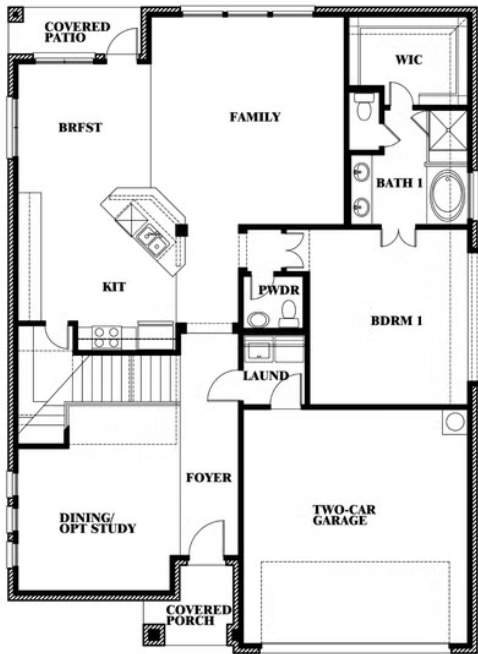

Dewberry

STAR RANCH CLASSIC 50

1012 BRENHAM DRIVE, GODLEY, TX 76044

Dewberry