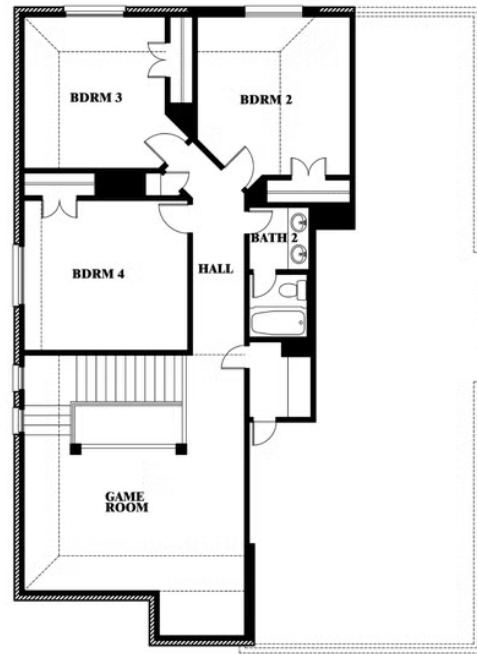

ELEVATION A

ELEVATION A

ELEVATION CS

ELEVATION CS

Dewberry

STAR RANCH CLASSIC 50

1012 BRENHAM DRIVE, GODLEY, TX 76044

Dewberry