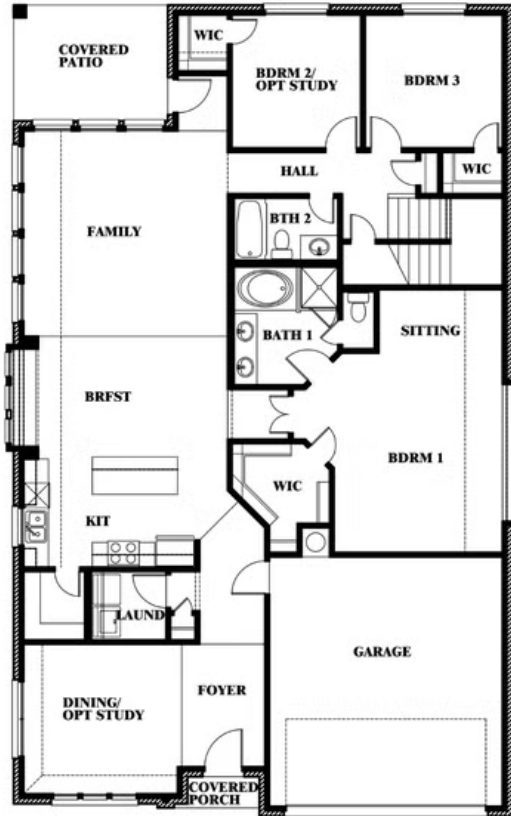

2
CAR GARAGE

ELEVATION F

ELEVATION B

ELEVATION B

ELEVATION C

ELEVATION C

ELEVATION D

ELEVATION D

ELEVATION E

ELEVATION E

Cypress II

STAR RANCH CLASSIC 50

1012 BRENHAM DRIVE, GODLEY, TX 76044

Cypress II

This brochure is for general informational purposes and is to be used as a guide only. Changes may be made during the development process and floorplans, dimensions, fixtures, fittings, finishes and specifications are subject to change without notice. Window placement, balcony configuration, wardrobe sizes and living areas may vary slightly within each plan type. EQUAL HOUSING OPPORTUNITY