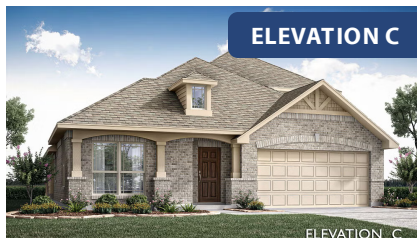

Cypress II

HOMES FROM
\$376,990

CLASSIC SERIES

STAR RANCH CLASSIC 50

1012 BRENHAM DRIVE, GODLEY, TX 76044

2,454
SQUARE FEET

4
BEDROOMS

3.0
BATHROOMS

2
CAR GARAGE

ELEVATION F

ELEVATION B

ELEVATION B

ELEVATION C

ELEVATION C

ELEVATION D

ELEVATION D

ELEVATION E

ELEVATION E

Cypress II

STAR RANCH CLASSIC 50

1012 BRENHAM DRIVE, GODLEY, TX 76044

Cypress II

This brochure is for general informational purposes and is to be used as a guide only. Changes may be made during the development process and floorplans, dimensions, fixtures, fittings, finishes and specifications are subject to change without notice. Window placement, balcony configuration, wardrobe sizes and living areas may vary slightly within each plan type. EQUAL HOUSING OPPORTUNITY