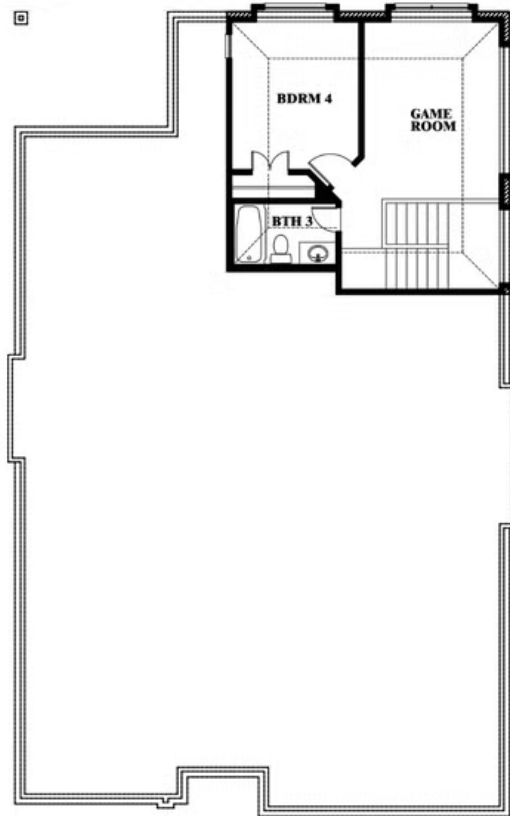

ELEVATION E

ELEVATION E

Cypress II

STAR RANCH CLASSIC 50

1012 BRENHAM DRIVE, GODLEY, TX 76044

Cypress II

This brochure is for general informational purposes and is to be used as a guide only. Changes may be made during the development process and floorplans, dimensions, fixtures, fittings, finishes and specifications are subject to change without notice. Window placement, balcony configuration, wardrobe sizes and living areas may vary slightly within each plan type. EQUAL HOUSING OPPORTUNITY