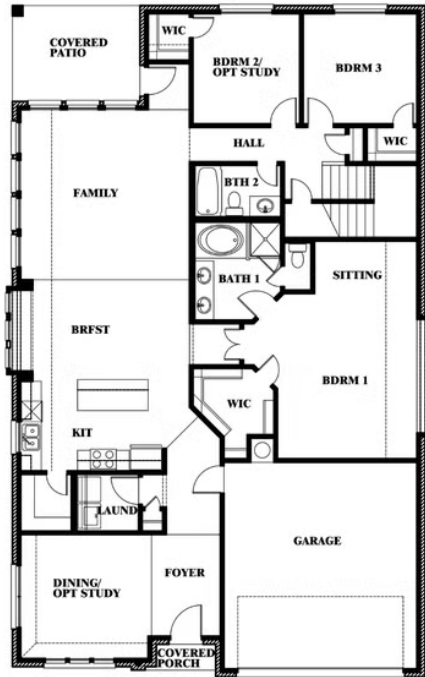

Cypress II

STAR RANCH CLASSIC 50

1012 BRENHAM DRIVE, GODLEY, TX 76044

Cypress II