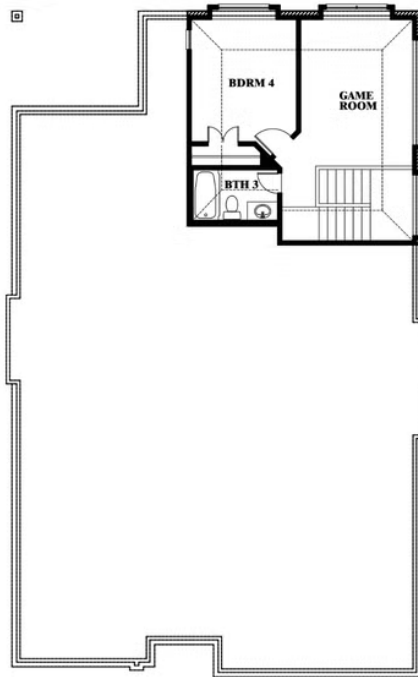

Cypress II

STAR RANCH CLASSIC 50

1012 BRENHAM DRIVE, GODLEY, TX 76044

Cypress II