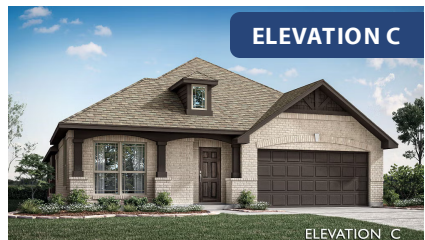

Cypress

CLASSIC SERIES

STAR RANCH CLASSIC 50

1012 BRENHAM DRIVE, GODLEY, TX 76044

HOMES FROM

\$343,990

2,038
SQUARE FEET

4
BEDROOMS

2.0
BATHROOMS

2
CAR GARAGE

ELEVATION E

ELEVATION B

ELEVATION B

ELEVATION BS

ELEVATION BS

ELEVATION C

ELEVATION C

ELEVATION CS

ELEVATION CS

ELEVATION D

ELEVATION D

ELEVATION F

ELEVATION F

ELEVATION FS