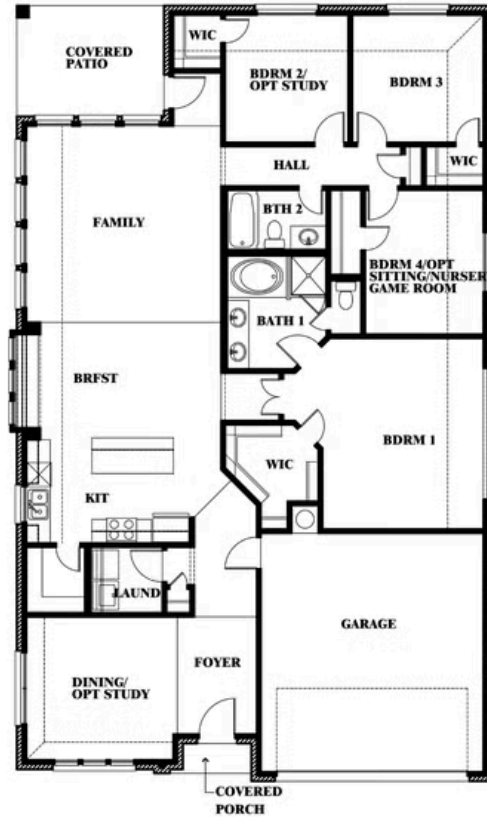

2
CAR GARAGE

ELEVATION E

Document generated Mar 12, 2025. Prices, plans, square footage, features and materials are subject to change at any time without notice and vary among communities. Listed prices are for informational purposes only, are not binding, and do not create any contractual obligation(s). The price of any home is dependent on numerous factors, all of which are unique to a specific home, and is not guaranteed until specified in a binding contract. Pricing of elevations and additional optional beds/baths vary per plan. Some plans require a premium homesite. Please ask the Community Manager for details. Renderings of homes are artist concepts and may not reflect exact colors and materials.

Cypress

STAR RANCH CLASSIC 50

1012 BRENHAM DRIVE, GODLEY, TX 76044

Cypress

This brochure is for general informational purposes and is to be used as a guide only. Changes may be made during the development process and floorplans, dimensions, fixtures, fittings, finishes and specifications are subject to change without notice. Window placement, balcony configuration, wardrobe sizes and living areas may vary slightly within each plan type. EQUAL HOUSING OPPORTUNITY