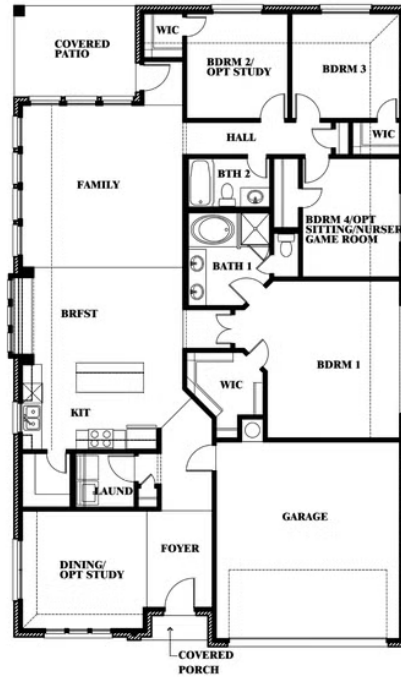

Cypress

STAR RANCH CLASSIC 50

1012 BRENHAM DRIVE, GODLEY, TX 76044

Cypress