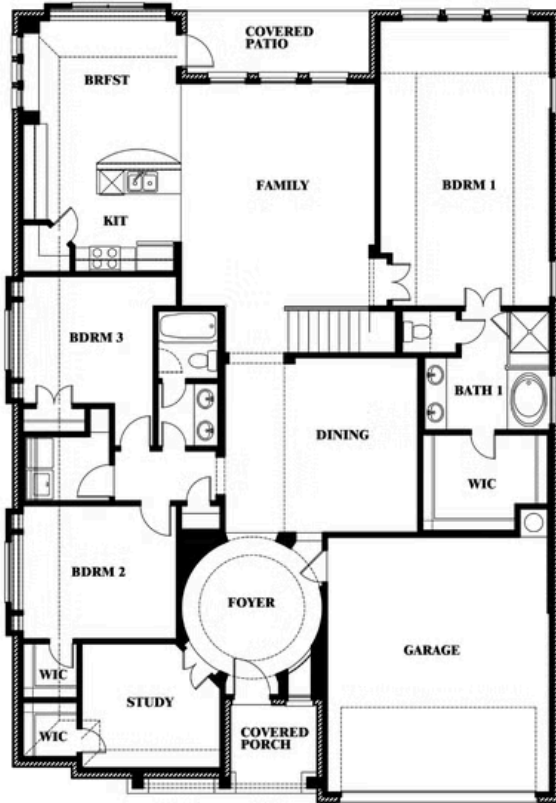

2
CAR GARAGE

ELEVATION AS

ELEVATION A

ELEVATION A

ELEVATION C

ELEVATION C

ELEVATION D

ELEVATION D

ELEVATION E

ELEVATION E

ELEVATION F

ELEVATION F

Carolina III

STAR RANCH CLASSIC 50

1012 BRENHAM DRIVE, GODLEY, TX 76044

Carolina III

This brochure is for general informational purposes and is to be used as a guide only. Changes may be made during the development process and floorplans, dimensions, fixtures, fittings, finishes and specifications are subject to change without notice. Window placement, balcony configuration, wardrobe sizes and living areas may vary slightly within each plan type. EQUAL HOUSING OPPORTUNITY