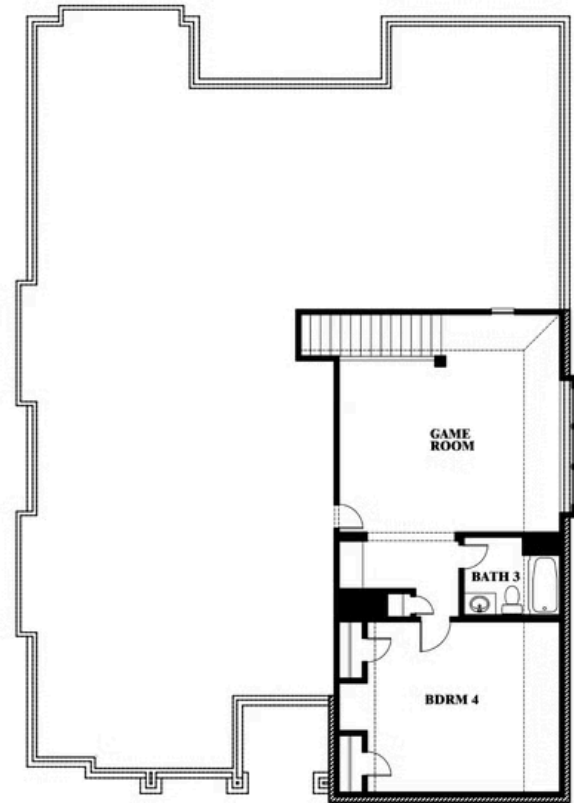

2
CAR GARAGE

ELEVATION AS

ELEVATION A

ELEVATION A

ELEVATION C

ELEVATION C

ELEVATION D

ELEVATION D

ELEVATION E

ELEVATION E

ELEVATION F

ELEVATION F

Carolina III

STAR RANCH CLASSIC 50

1012 BRENHAM DRIVE, GODLEY, TX 76044

Carolina III

This brochure is for general informational purposes and is to be used as a guide only. Changes may be made during the development process and floorplans, dimensions, fixtures, fittings, finishes and specifications are subject to change without notice. Window placement, balcony configuration, wardrobe sizes and living areas may vary slightly within each plan type. EQUAL HOUSING OPPORTUNITY