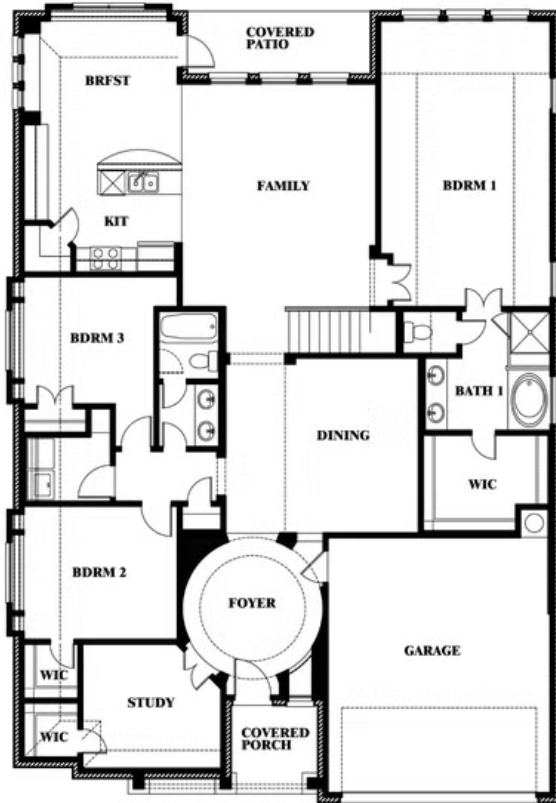

2
CAR GARAGE

ELEVATION D

ELEVATION A

ELEVATION A

ELEVATION AS

ELEVATION AS

ELEVATION C

ELEVATION C

ELEVATION E

ELEVATION E

ELEVATION F

ELEVATION F

Carolina II

STAR RANCH CLASSIC 50

1012 BRENHAM DRIVE, GODLEY, TX 76044

Carolina II

This brochure is for general informational purposes and is to be used as a guide only. Changes may be made during the development process and floorplans, dimensions, fixtures, fittings, finishes and specifications are subject to change without notice. Window placement, balcony configuration, wardrobe sizes and living areas may vary slightly within each plan type. EQUAL HOUSING OPPORTUNITY

Carolina II

STAR RANCH CLASSIC 50

1012 BRENHAM DRIVE, GODLEY, TX 76044

Carolina II with Media Room

This brochure is for general informational purposes and is to be used as a guide only. Changes may be made during the development process and floorplans, dimensions, fixtures, fittings, finishes and specifications are subject to change without notice. Window placement, balcony configuration, wardrobe sizes and living areas may vary slightly within each plan type. EQUAL HOUSING OPPORTUNITY