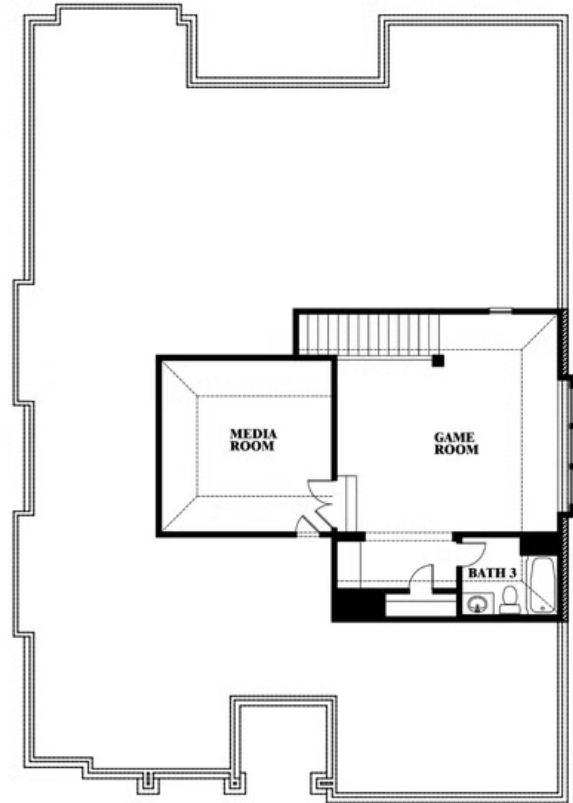

This brochure is for general informational purposes and is to be used as a guide only. Changes may be made during the development process and floorplans, dimensions, fixtures, fittings, finishes and specifications are subject to change without notice. Window placement, balcony configuration, wardrobe sizes and living areas may vary slightly within each plan type. EQUAL HOUSING OPPORTUNITY

Carolina II

STAR RANCH CLASSIC 50

1012 BRENHAM DRIVE, GODLEY, TX 76044

Carolina II with Media Room

This brochure is for general informational purposes and is to be used as a guide only. Changes may be made during the development process and floorplans, dimensions, fixtures, fittings, finishes and specifications are subject to change without notice. Window placement, balcony configuration, wardrobe sizes and living areas may vary slightly within each plan type. EQUAL HOUSING OPPORTUNITY