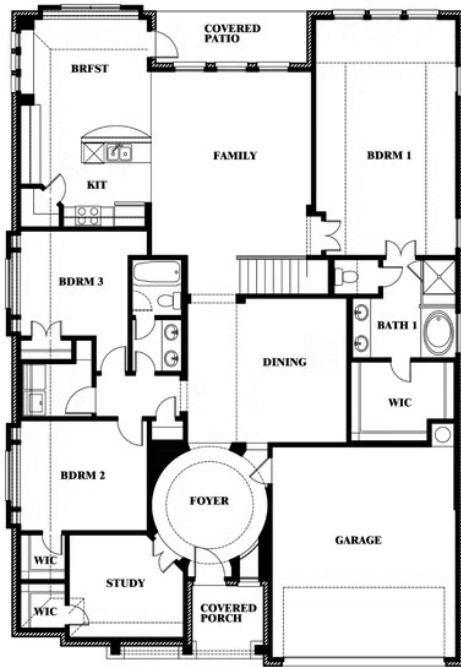

Carolina II

STAR RANCH CLASSIC 50

1012 BRENHAM DRIVE, GODLEY, TX 76044

Carolina II with Media Room