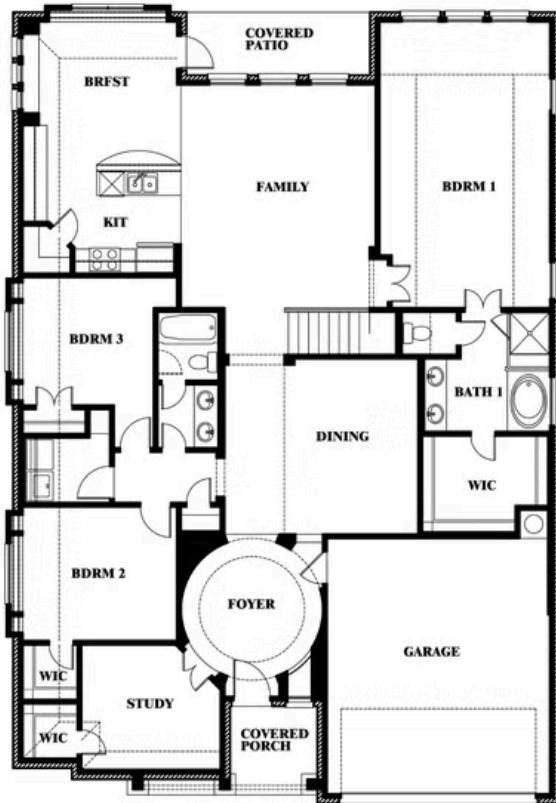

This brochure is for general informational purposes and is to be used as a guide only. Changes may be made during the development process and floorplans, dimensions, fixtures, fittings, finishes and specifications are subject to change without notice. Window placement, balcony configuration, wardrobe sizes and living areas may vary slightly within each plan type. EQUAL HOUSING OPPORTUNITY

Carolina II

STAR RANCH CLASSIC 50

1012 BRENHAM DRIVE, GODLEY, TX 76044

Carolina II with Media Room

This brochure is for general informational purposes and is to be used as a guide only. Changes may be made during the development process and floorplans, dimensions, fixtures, fittings, finishes and specifications are subject to change without notice. Window placement, balcony configuration, wardrobe sizes and living areas may vary slightly within each plan type. EQUAL HOUSING OPPORTUNITY