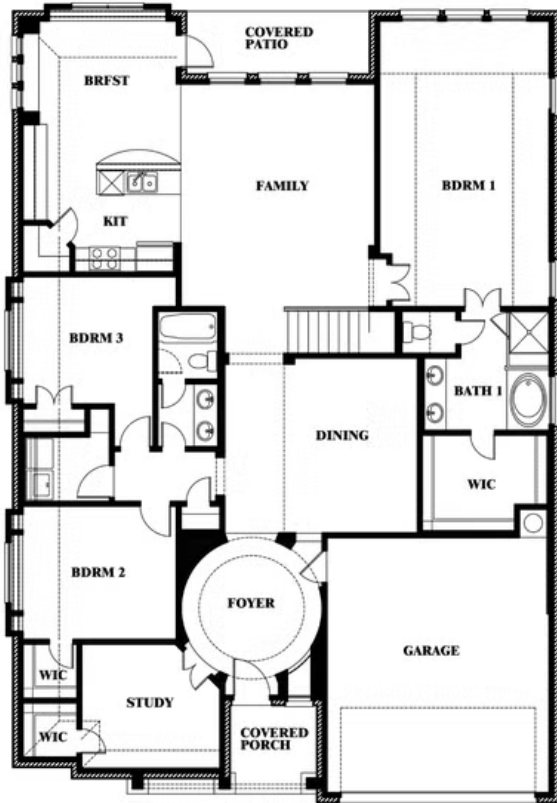

This brochure is for general informational purposes and is to be used as a guide only. Changes may be made during the development process and floorplans, dimensions, fixtures, fittings, finishes and specifications are subject to change without notice. Window placement, balcony configuration, wardrobe sizes and living areas may vary slightly within each plan type. EQUAL HOUSING OPPORTUNITY

Carolina II

STAR RANCH CLASSIC 50

1012 BRENHAM DRIVE, GODLEY, TX 76044

Carolina II with Media Room

This brochure is for general informational purposes and is to be used as a guide only. Changes may be made during the development process and floorplans, dimensions, fixtures, fittings, finishes and specifications are subject to change without notice. Window placement, balcony configuration, wardrobe sizes and living areas may vary slightly within each plan type. EQUAL HOUSING OPPORTUNITY