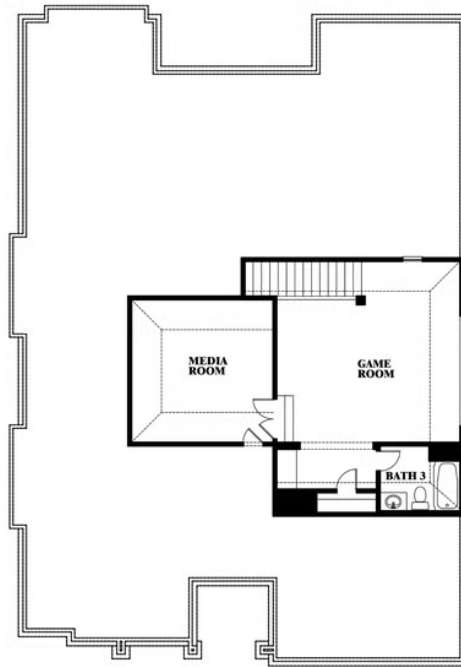

Carolina II

STAR RANCH CLASSIC 50

1012 BRENHAM DRIVE, GODLEY, TX 76044

Carolina II with Media Room