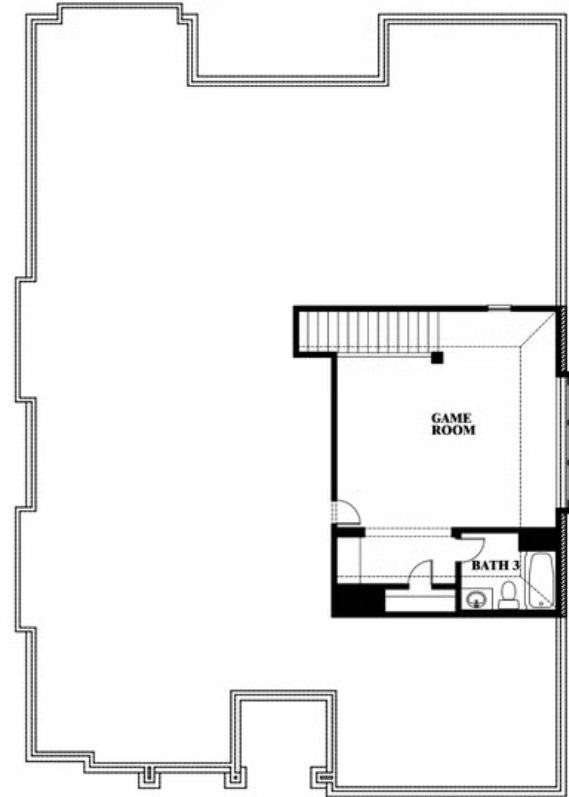

2
CAR GARAGE

ELEVATION D

ELEVATION A

ELEVATION A

ELEVATION AS

ELEVATION AS

ELEVATION C

ELEVATION C

ELEVATION E

ELEVATION E

ELEVATION F

ELEVATION F

Carolina II

STAR RANCH CLASSIC 50

1012 BRENHAM DRIVE, GODLEY, TX 76044

Carolina II

This brochure is for general informational purposes and is to be used as a guide only. Changes may be made during the development process and floorplans, dimensions, fixtures, fittings, finishes and specifications are subject to change without notice. Window placement, balcony configuration, wardrobe sizes and living areas may vary slightly within each plan type. EQUAL HOUSING OPPORTUNITY