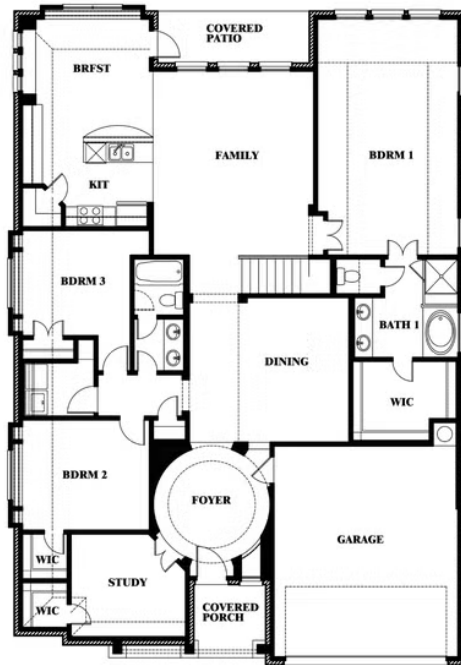

Carolina II

STAR RANCH CLASSIC 50

1012 BRENHAM DRIVE, GODLEY, TX 76044

Carolina II