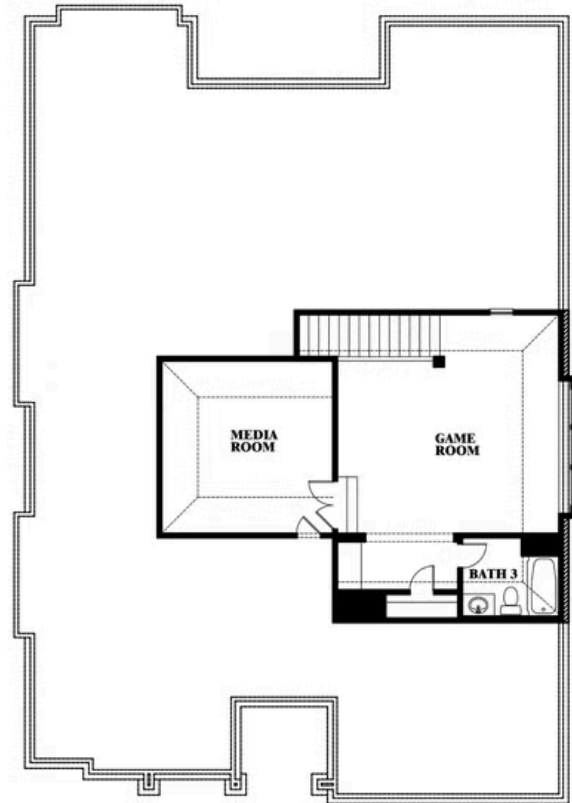

This brochure is for general informational purposes and is to be used as a guide only. Changes may be made during the development process and floorplans, dimensions, fixtures, fittings, finishes and specifications are subject to change without notice. Window placement, balcony configuration, wardrobe sizes and living areas may vary slightly within each plan type. EQUAL HOUSING OPPORTUNITY

Carolina II

STAR RANCH CLASSIC 50

1012 BRENHAM DRIVE, GODLEY, TX 76044

Carolina II with Media Room

This brochure is for general informational purposes and is to be used as a guide only. Changes may be made during the development process and floorplans, dimensions, fixtures, fittings, finishes and specifications are subject to change without notice. Window placement, balcony configuration, wardrobe sizes and living areas may vary slightly within each plan type. EQUAL HOUSING OPPORTUNITY