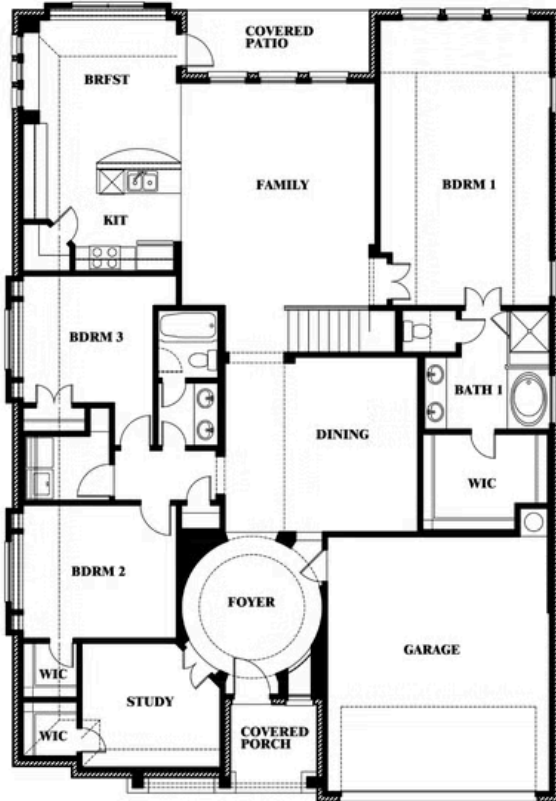

2
CAR GARAGE

ELEVATION D

ELEVATION A

ELEVATION A

ELEVATION AS

ELEVATION AS

ELEVATION C

ELEVATION C

ELEVATION E

ELEVATION E

ELEVATION F

ELEVATION F

Carolina II

STAR RANCH CLASSIC 50

1012 BRENHAM DRIVE, GODLEY, TX 76044

Carolina II

This brochure is for general informational purposes and is to be used as a guide only. Changes may be made during the development process and floorplans, dimensions, fixtures, fittings, finishes and specifications are subject to change without notice. Window placement, balcony configuration, wardrobe sizes and living areas may vary slightly within each plan type. EQUAL HOUSING OPPORTUNITY

Carolina II

STAR RANCH CLASSIC 50

1012 BRENHAM DRIVE, GODLEY, TX 76044

Carolina II with Media Room

This brochure is for general informational purposes and is to be used as a guide only. Changes may be made during the development process and floorplans, dimensions, fixtures, fittings, finishes and specifications are subject to change without notice. Window placement, balcony configuration, wardrobe sizes and living areas may vary slightly within each plan type. EQUAL HOUSING OPPORTUNITY