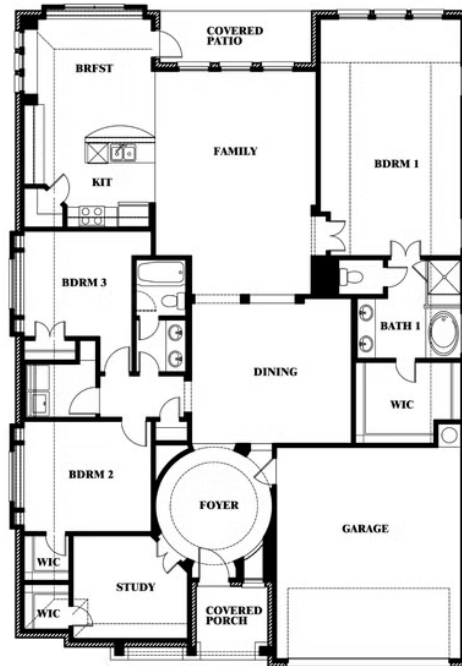

Carolina

STAR RANCH CLASSIC 50

1012 BRENHAM DRIVE, GODLEY, TX 76044

Carolina