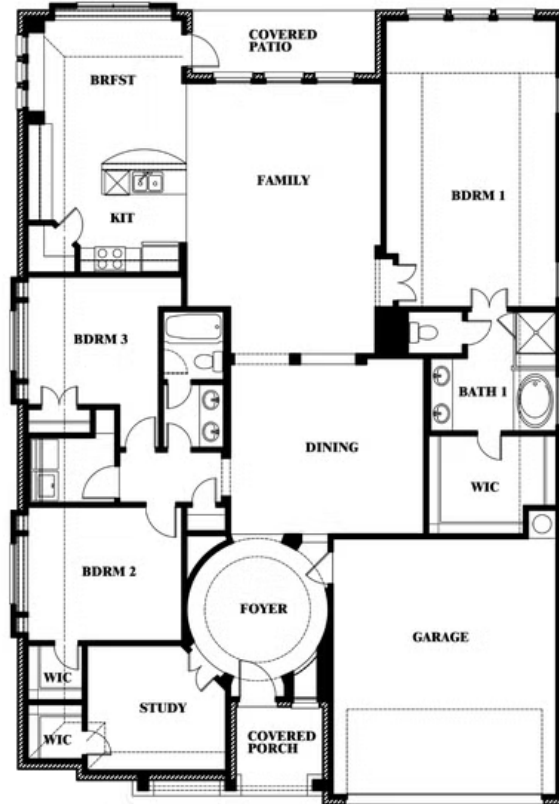

2
CAR GARAGE

ELEVATION C

ELEVATION A

ELEVATION AS

ELEVATION D

ELEVATION E

ELEVATION F

Carolina

STAR RANCH CLASSIC 50

1012 BRENHAM DRIVE, GODLEY, TX 76044

Carolina

This brochure is for general informational purposes and is to be used as a guide only. Changes may be made during the development process and floorplans, dimensions, fixtures, fittings, finishes and specifications are subject to change without notice. Window placement, balcony configuration, wardrobe sizes and living areas may vary slightly within each plan type. EQUAL HOUSING OPPORTUNITY