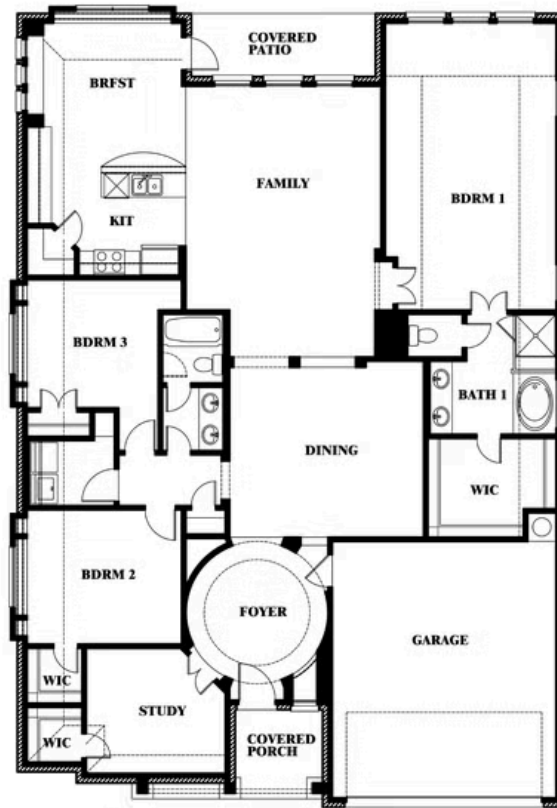

2
CAR GARAGE

ELEVATION C

Document generated Jan 21, 2025. Prices, plans, square footage, features and materials are subject to change at any time without notice and vary among communities. Listed prices are for informational purposes only, are not binding, and do not create any contractual obligation(s). The price of any home is dependent on numerous factors, all of which are unique to a specific home, and is not guaranteed until specified in a binding contract. Pricing of elevations and additional optional beds/baths vary per plan. Some plans require a premium homesite. Please ask the Community Manager for details. Renderings of homes are artist concepts and may not reflect exact colors and materials.

Carolina

STAR RANCH CLASSIC 50

1012 BRENHAM DRIVE, GODLEY, TX 76044

Carolina

This brochure is for general informational purposes and is to be used as a guide only. Changes may be made during the development process and floorplans, dimensions, fixtures, fittings, finishes and specifications are subject to change without notice. Window placement, balcony configuration, wardrobe sizes and living areas may vary slightly within each plan type. EQUAL HOUSING OPPORTUNITY