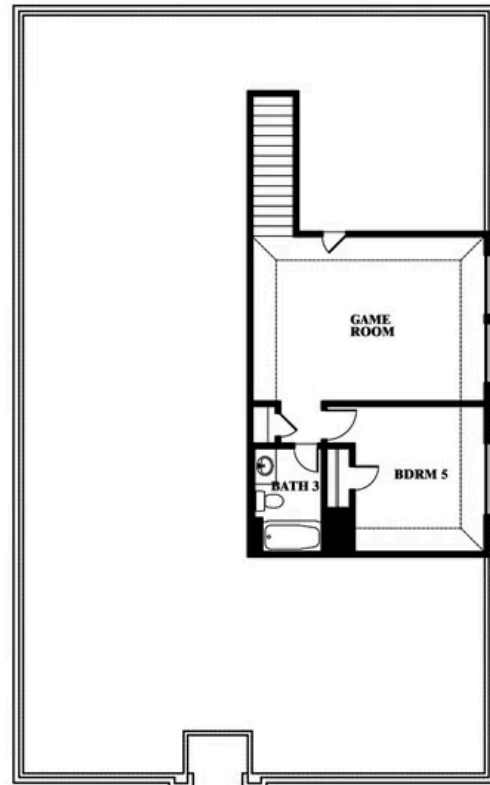

Redbud II

HOMES FROM
\$363,990

ELEMENTS SERIES

ROSEMARY FIELDS

ROSEMARY STREET, GODLEY, TX 76044

2,681
SQUARE FEET

5
BEDROOMS

3.0
BATHROOMS

2
CAR GARAGE

ELEVATION A

ELEVATION B

ELEVATION B

ELEVATION BS

ELEVATION BS

ELEVATION C

ELEVATION C

Redbud II

ROSEMARY FIELDS

ROSEMARY STREET, GODLEY, TX 76044

Redbud II

This brochure is for general informational purposes and is to be used as a guide only. Changes may be made during the development process and floorplans, dimensions, fixtures, fittings, finishes and specifications are subject to change without notice. Window placement, balcony configuration, wardrobe sizes and living areas may vary slightly within each plan type. EQUAL HOUSING OPPORTUNITY