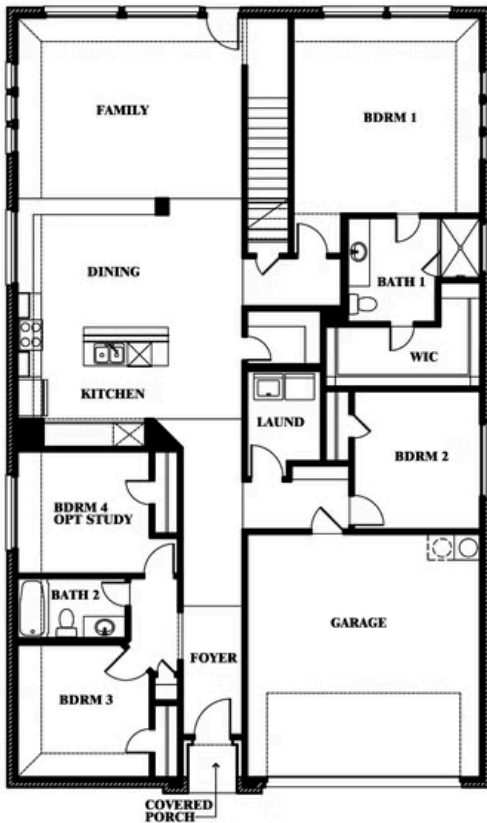

Redbud II

HOMES FROM
\$363,990

ELEMENTS SERIES

ROSEMARY FIELDS

ROSEMARY STREET, GODLEY, TX 76044

2,681
SQUARE FEET

5
BEDROOMS

3.0
BATHROOMS

2
CAR GARAGE

ELEVATION A

ELEVATION B

ELEVATION B

ELEVATION BS

ELEVATION BS

ELEVATION C

ELEVATION C

Redbud II

ROSEMARY FIELDS

ROSEMARY STREET, GODLEY, TX 76044

Redbud II

This brochure is for general informational purposes and is to be used as a guide only. Changes may be made during the development process and floorplans, dimensions, fixtures, fittings, finishes and specifications are subject to change without notice. Window placement, balcony configuration, wardrobe sizes and living areas may vary slightly within each plan type. EQUAL HOUSING OPPORTUNITY