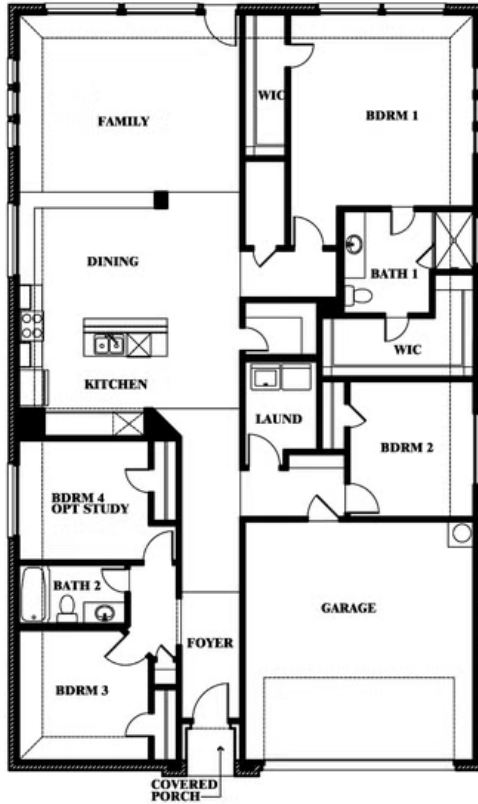

Redbud

HOMES FROM
\$324,990

ELEMENTS SERIES

ROSEMARY FIELDS

ROSEMARY STREET, GODLEY, TX 76044

2,132
SQUARE FEET

4
BEDROOMS

2.0
BATHROOMS

2
CAR GARAGE

ELEVATION C

ELEVATION A

ELEVATION B

Document generated Nov 23, 2024. Prices, plans, square footage, features and materials are subject to change at any time without notice and vary among communities. Listed prices are for informational purposes only, are not binding, and do not create any contractual obligation(s). The price of any home is dependent on numerous factors, all of which are unique to a specific home, and is not guaranteed until specified in a binding contract. Pricing of elevations and additional optional beds/baths vary per plan. Some plans require a premium homesite. Please ask the Community Manager for details. Renderings of homes are artist concepts and may not reflect exact colors and materials.

Redbud

ROSEMARY FIELDS

ROSEMARY STREET, GODLEY, TX 76044

Redbud

This brochure is for general informational purposes and is to be used as a guide only. Changes may be made during the development process and floorplans, dimensions, fixtures, fittings, finishes and specifications are subject to change without notice. Window placement, balcony configuration, wardrobe sizes and living areas may vary slightly within each plan type. EQUAL HOUSING OPPORTUNITY