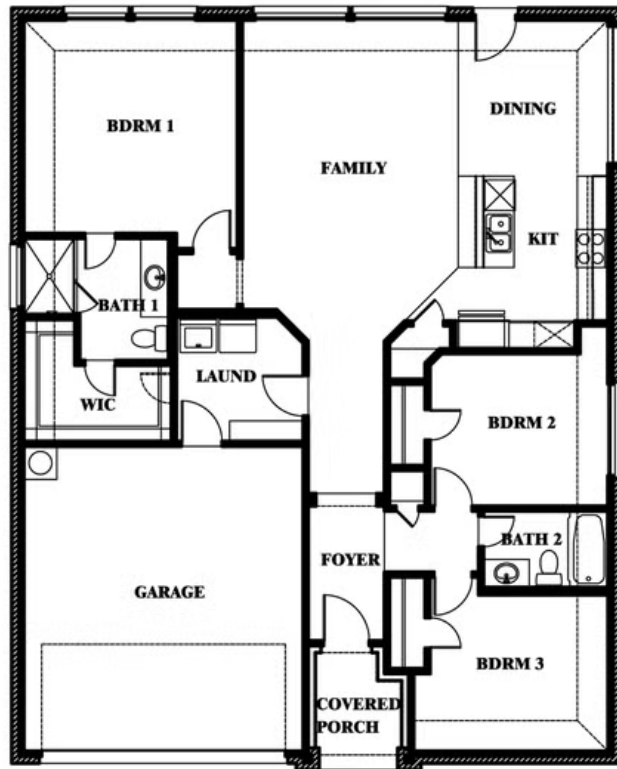

Laurel

HOMES FROM
\$294,990

ELEMENTS SERIES

ROSEMARY FIELDS

ROSEMARY STREET, GODLEY, TX 76044

1,531
SQUARE FEET

3
BEDROOMS

2.0
BATHROOMS

2
CAR GARAGE

Laurel

ROSEMARY FIELDS

ROSEMARY STREET, GODLEY, TX 76044

Laurel

This brochure is for general informational purposes and is to be used as a guide only. Changes may be made during the development process and floorplans, dimensions, fixtures, fittings, finishes and specifications are subject to change without notice. Window placement, balcony configuration, wardrobe sizes and living areas may vary slightly within each plan type. EQUAL HOUSING OPPORTUNITY