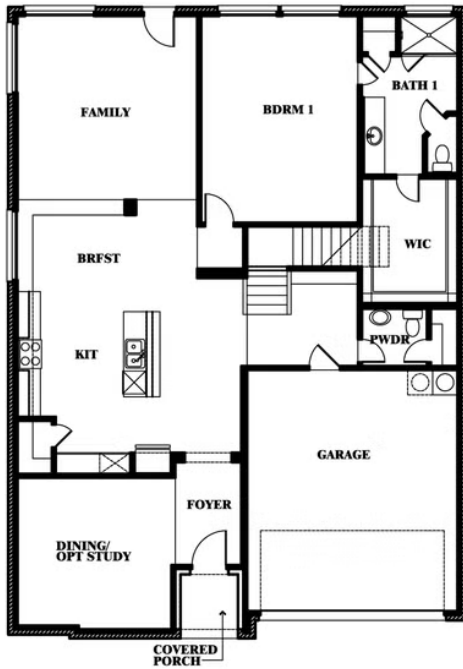

Woodrose

GODLEY RANCH

621 GODLEY RANCH, GODLEY, TX 76044

Woodrose

This brochure is for general informational purposes and is to be used as a guide only. Changes may be made during the development process and floorplans, dimensions, fixtures, fittings, finishes and specifications are subject to change without notice. Window placement, balcony configuration, wardrobe sizes and living areas may vary slightly within each plan type. EQUAL HOUSING OPPORTUNITY