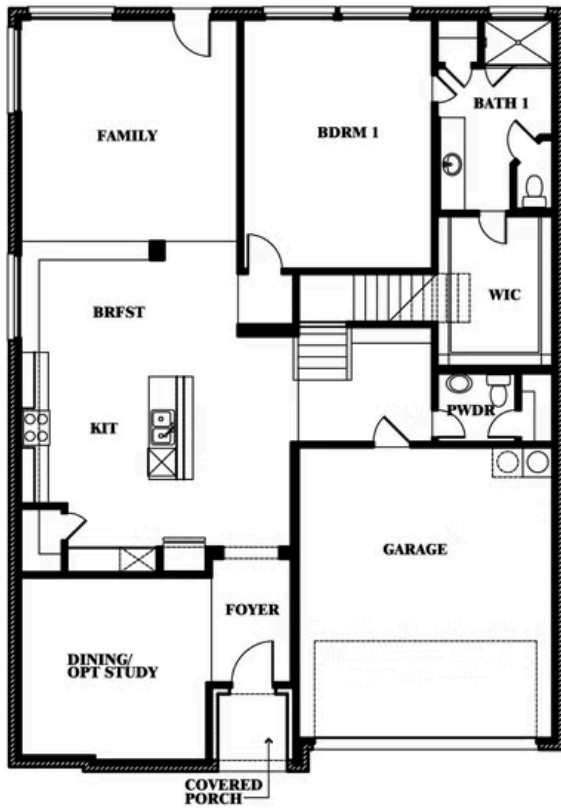

Woodrose

HOMES FROM
\$374,990

ELEMENTS SERIES

GODLEY RANCH

621 GODLEY RANCH, GODLEY, TX 76044

3,056
SQUARE FEET

4
BEDROOMS

2.5
BATHROOMS

2
CAR GARAGE

ELEVATION A

ELEVATION B

ELEVATION B

ELEVATION BS

ELEVATION BS

ELEVATION C

ELEVATION C

Woodrose

GODLEY RANCH

621 GODLEY RANCH, GODLEY, TX 76044

Woodrose

This brochure is for general informational purposes and is to be used as a guide only. Changes may be made during the development process and floorplans, dimensions, fixtures, fittings, finishes and specifications are subject to change without notice. Window placement, balcony configuration, wardrobe sizes and living areas may vary slightly within each plan type. EQUAL HOUSING OPPORTUNITY

EQUAL HOUSING OPPORTUNITY

Woodrose

GODLEY RANCH

621 GODLEY RANCH, GODLEY, TX 76044

Woodrose Opt. Media Room

This brochure is for general informational purposes and is to be used as a guide only. Changes may be made during the development process and floorplans, dimensions, fixtures, fittings, finishes and specifications are subject to change without notice. Window placement, balcony configuration, wardrobe sizes and living areas may vary slightly within each plan type. EQUAL HOUSING OPPORTUNITY