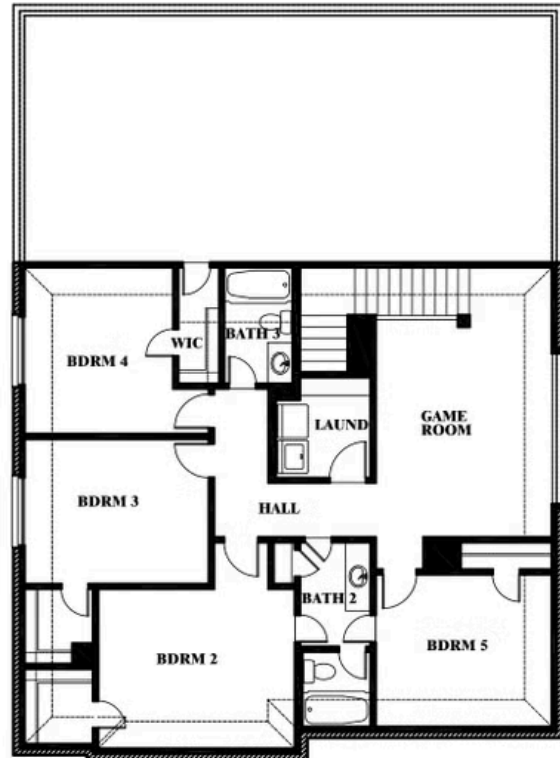

EQUAL HOUSING OPPORTUNITY

Woodrose

GODLEY RANCH

621 GODLEY RANCH, GODLEY, TX 76044

Woodrose Opt. Media Room

This brochure is for general informational purposes and is to be used as a guide only. Changes may be made during the development process and floorplans, dimensions, fixtures, fittings, finishes and specifications are subject to change without notice. Window placement, balcony configuration, wardrobe sizes and living areas may vary slightly within each plan type. EQUAL HOUSING OPPORTUNITY

EQUAL HOUSING OPPORTUNITY

Woodrose

GODLEY RANCH

621 GODLEY RANCH, GODLEY, TX 76044

Woodrose Opt. Bed 5 & Bath 3

This brochure is for general informational purposes and is to be used as a guide only. Changes may be made during the development process and floorplans, dimensions, fixtures, fittings, finishes and specifications are subject to change without notice. Window placement, balcony configuration, wardrobe sizes and living areas may vary slightly within each plan type. EQUAL HOUSING OPPORTUNITY

EQUAL HOUSING OPPORTUNITY

Woodrose

GODLEY RANCH

621 GODLEY RANCH, GODLEY, TX 76044

Woodrose Opt. Bed 6 & Bath 4 Downstairs

This brochure is for general informational purposes and is to be used as a guide only. Changes may be made during the development process and floorplans, dimensions, fixtures, fittings, finishes and specifications are subject to change without notice. Window placement, balcony configuration, wardrobe sizes and living areas may vary slightly within each plan type. EQUAL HOUSING OPPORTUNITY