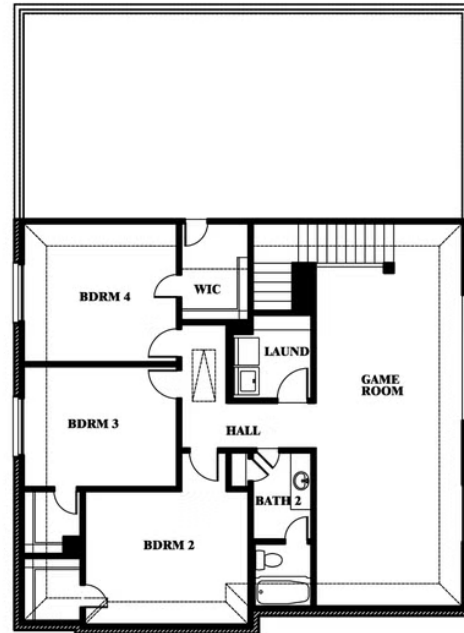

Woodrose

GODLEY RANCH

621 GODLEY RANCH, GODLEY, TX 76044

Woodrose

This brochure is for general informational purposes and is to be used as a guide only. Changes may be made during the development process and floorplans, dimensions, fixtures, fittings, finishes and specifications are subject to change without notice. Window placement, balcony configuration, wardrobe sizes and living areas may vary slightly within each plan type. EQUAL HOUSING OPPORTUNITY