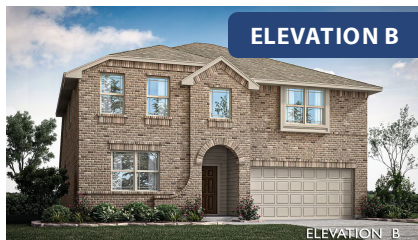

# Woodrose

HOMES FROM  
**\$374,990**

ELEMENTS SERIES

## GODLEY RANCH

621 GODLEY RANCH, GODLEY, TX 76044

**3,056**  
SQUARE FEET

**4**  
BEDROOMS

**2.5**  
BATHROOMS

**2**  
CAR GARAGE

**ELEVATION A**

**ELEVATION B**

ELEVATION B

**ELEVATION BS**

ELEVATION BS

**ELEVATION C**

ELEVATION C