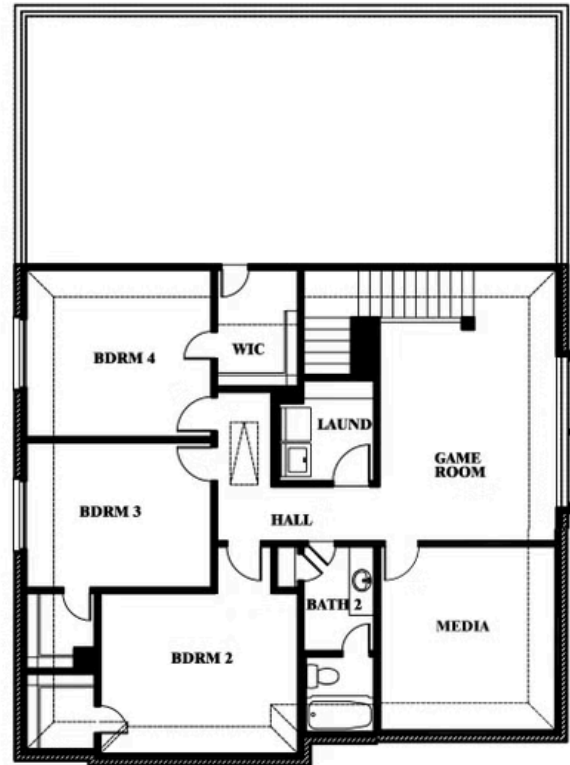

Woodrose

GODLEY RANCH

621 GODLEY RANCH, GODLEY, TX 76044

Woodrose

This brochure is for general informational purposes and is to be used as a guide only. Changes may be made during the development process and floorplans, dimensions, fixtures, fittings, finishes and specifications are subject to change without notice. Window placement, balcony configuration, wardrobe sizes and living areas may vary slightly within each plan type. EQUAL HOUSING OPPORTUNITY

EQUAL HOUSING OPPORTUNITY

Woodrose

GODLEY RANCH

621 GODLEY RANCH, GODLEY, TX 76044

Woodrose Opt. Media Room

This brochure is for general informational purposes and is to be used as a guide only. Changes may be made during the development process and floorplans, dimensions, fixtures, fittings, finishes and specifications are subject to change without notice. Window placement, balcony configuration, wardrobe sizes and living areas may vary slightly within each plan type. EQUAL HOUSING OPPORTUNITY

EQUAL HOUSING OPPORTUNITY

Woodrose

GODLEY RANCH

621 GODLEY RANCH, GODLEY, TX 76044

Woodrose Opt. Bed 5 & Bath 3

This brochure is for general informational purposes and is to be used as a guide only. Changes may be made during the development process and floorplans, dimensions, fixtures, fittings, finishes and specifications are subject to change without notice. Window placement, balcony configuration, wardrobe sizes and living areas may vary slightly within each plan type. EQUAL HOUSING OPPORTUNITY

EQUAL HOUSING OPPORTUNITY

Woodrose

GODLEY RANCH

621 GODLEY RANCH, GODLEY, TX 76044

Woodrose Opt. Bed 6 & Bath 4 Downstairs

This brochure is for general informational purposes and is to be used as a guide only. Changes may be made during the development process and floorplans, dimensions, fixtures, fittings, finishes and specifications are subject to change without notice. Window placement, balcony configuration, wardrobe sizes and living areas may vary slightly within each plan type. EQUAL HOUSING OPPORTUNITY