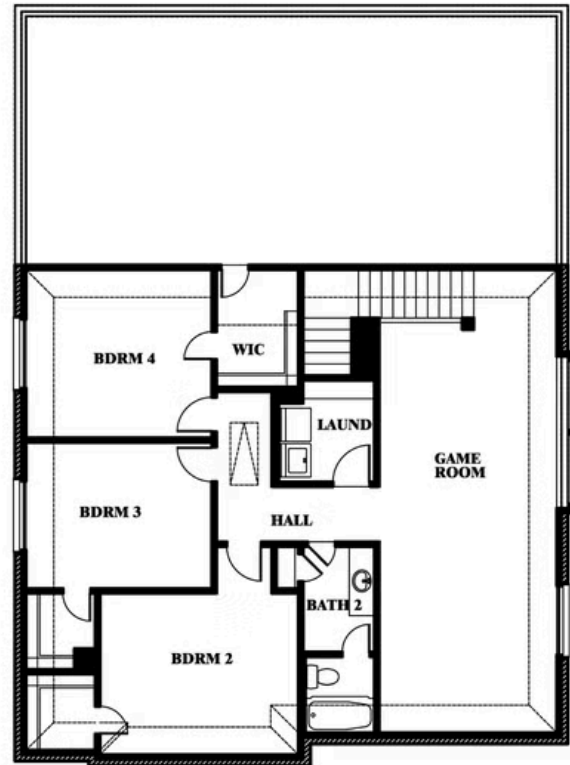

Woodrose

HOMES FROM
\$374,990

ELEMENTS SERIES

GODLEY RANCH

621 GODLEY RANCH, GODLEY, TX 76044

3,056
SQUARE FEET

4
BEDROOMS

2.5
BATHROOMS

2
CAR GARAGE

ELEVATION A

ELEVATION B

ELEVATION B

ELEVATION BS

ELEVATION BS

ELEVATION C

ELEVATION C

Woodrose

GODLEY RANCH

621 GODLEY RANCH, GODLEY, TX 76044

Woodrose

This brochure is for general informational purposes and is to be used as a guide only. Changes may be made during the development process and floorplans, dimensions, fixtures, fittings, finishes and specifications are subject to change without notice. Window placement, balcony configuration, wardrobe sizes and living areas may vary slightly within each plan type. EQUAL HOUSING OPPORTUNITY

EQUAL HOUSING OPPORTUNITY

Woodrose

GODLEY RANCH

621 GODLEY RANCH, GODLEY, TX 76044

Woodrose Opt. Media Room

This brochure is for general informational purposes and is to be used as a guide only. Changes may be made during the development process and floorplans, dimensions, fixtures, fittings, finishes and specifications are subject to change without notice. Window placement, balcony configuration, wardrobe sizes and living areas may vary slightly within each plan type. EQUAL HOUSING OPPORTUNITY