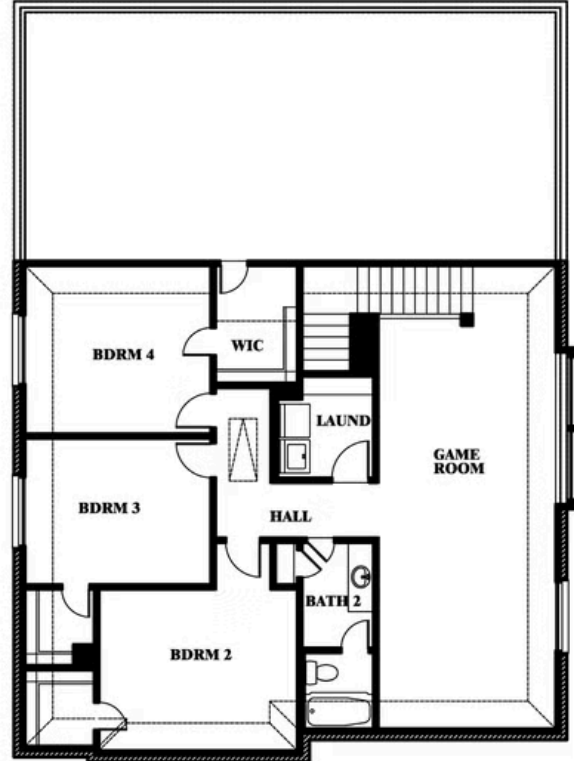

Woodrose

GODLEY RANCH

621 GODLEY RANCH, GODLEY, TX 76044

Woodrose

This brochure is for general informational purposes and is to be used as a guide only. Changes may be made during the development process and floorplans, dimensions, fixtures, fittings, finishes and specifications are subject to change without notice. Window placement, balcony configuration, wardrobe sizes and living areas may vary slightly within each plan type. EQUAL HOUSING OPPORTUNITY

EQUAL HOUSING OPPORTUNITY