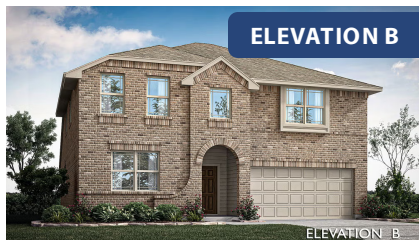

# Woodrose

HOMES FROM  
**\$374,990**

ELEMENTS SERIES

## GODLEY RANCH

621 GODLEY RANCH, GODLEY, TX 76044

**3,056**  
SQUARE FEET

**4**  
BEDROOMS

**2.5**  
BATHROOMS

**2**  
CAR GARAGE

**ELEVATION A**

**ELEVATION B**

ELEVATION B

**ELEVATION BS**

ELEVATION BS

**ELEVATION C**

ELEVATION C