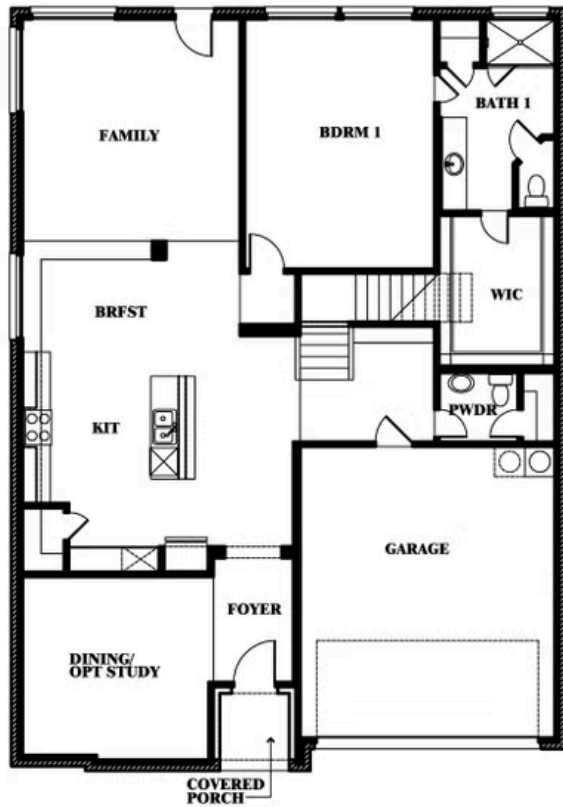

EQUAL HOUSING OPPORTUNITY

Woodrose

GODLEY RANCH

621 GODLEY RANCH, GODLEY, TX 76044

Woodrose Opt. Media Room

This brochure is for general informational purposes and is to be used as a guide only. Changes may be made during the development process and floorplans, dimensions, fixtures, fittings, finishes and specifications are subject to change without notice. Window placement, balcony configuration, wardrobe sizes and living areas may vary slightly within each plan type. EQUAL HOUSING OPPORTUNITY

EQUAL HOUSING OPPORTUNITY

Woodrose

GODLEY RANCH

621 GODLEY RANCH, GODLEY, TX 76044

Woodrose Opt. Bed 5 & Bath 3

This brochure is for general informational purposes and is to be used as a guide only. Changes may be made during the development process and floorplans, dimensions, fixtures, fittings, finishes and specifications are subject to change without notice. Window placement, balcony configuration, wardrobe sizes and living areas may vary slightly within each plan type. EQUAL HOUSING OPPORTUNITY

EQUAL HOUSING OPPORTUNITY

Woodrose

GODLEY RANCH

621 GODLEY RANCH, GODLEY, TX 76044

Woodrose Opt. Bed 6 & Bath 4 Downstairs

This brochure is for general informational purposes and is to be used as a guide only. Changes may be made during the development process and floorplans, dimensions, fixtures, fittings, finishes and specifications are subject to change without notice. Window placement, balcony configuration, wardrobe sizes and living areas may vary slightly within each plan type. EQUAL HOUSING OPPORTUNITY