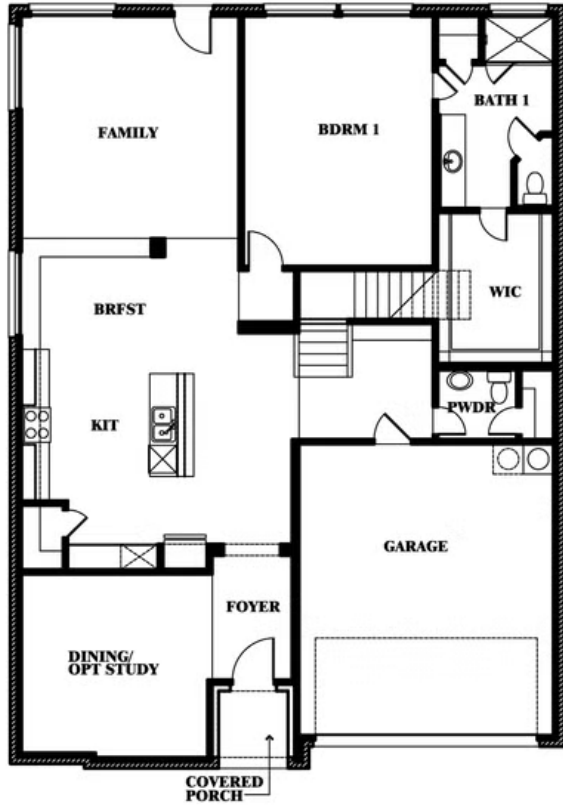

Woodrose

GODLEY RANCH

621 GODLEY RANCH, GODLEY, TX 76044

Woodrose

This brochure is for general informational purposes and is to be used as a guide only. Changes may be made during the development process and floorplans, dimensions, fixtures, fittings, finishes and specifications are subject to change without notice. Window placement, balcony configuration, wardrobe sizes and living areas may vary slightly within each plan type. EQUAL HOUSING OPPORTUNITY

EQUAL HOUSING OPPORTUNITY