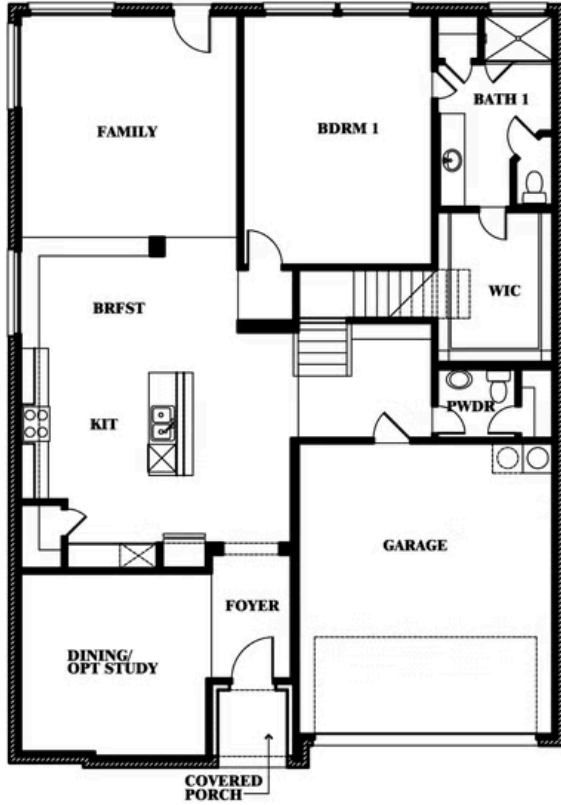

Woodrose

GODLEY RANCH

621 GODLEY RANCH, GODLEY, TX 76044

Woodrose

This brochure is for general informational purposes and is to be used as a guide only. Changes may be made during the development process and floorplans, dimensions, fixtures, fittings, finishes and specifications are subject to change without notice. Window placement, balcony configuration, wardrobe sizes and living areas may vary slightly within each plan type. EQUAL HOUSING OPPORTUNITY

EQUAL HOUSING OPPORTUNITY