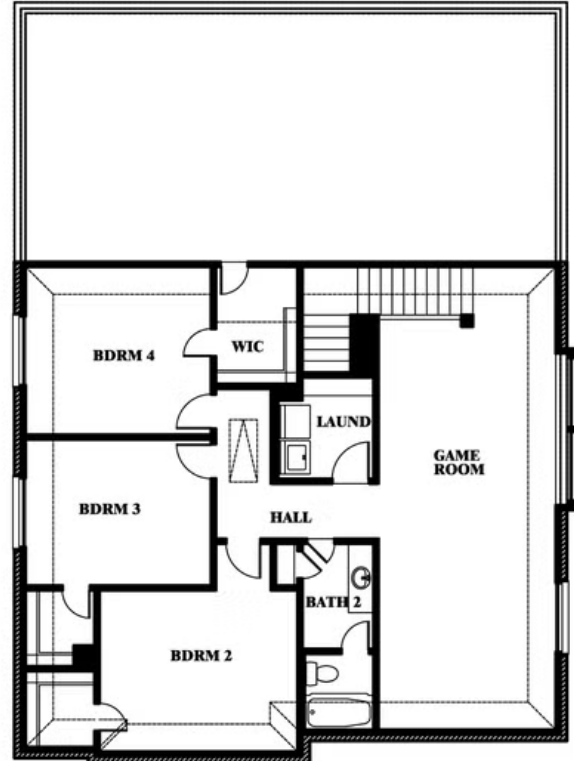

Woodrose

GODLEY RANCH

621 GODLEY RANCH, GODLEY, TX 76044

Woodrose

This brochure is for general informational purposes and is to be used as a guide only. Changes may be made during the development process and floorplans, dimensions, fixtures, fittings, finishes and specifications are subject to change without notice. Window placement, balcony configuration, wardrobe sizes and living areas may vary slightly within each plan type. EQUAL HOUSING OPPORTUNITY

EQUAL HOUSING OPPORTUNITY