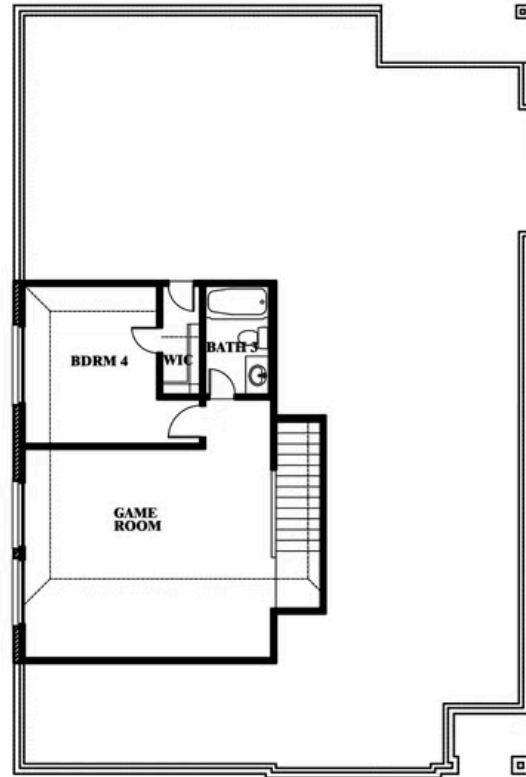

Willow II

HOMES FROM
\$349,990

ELEMENTS SERIES

GODLEY RANCH

621 GODLEY RANCH, GODLEY, TX 76044

2,483
SQUARE FEET

4
BEDROOMS

3.0
BATHROOMS

Willow II

GODLEY RANCH

621 GODLEY RANCH, GODLEY, TX 76044

Willow II

SECOND FLOOR PLAN

This brochure is for general informational purposes and is to be used as a guide only. Changes may be made during the development process and floorplans, dimensions, fixtures, fittings, finishes and specifications are subject to change without notice. Window placement, balcony configuration, wardrobe sizes and living areas may vary slightly within each plan type. EQUAL HOUSING OPPORTUNITY