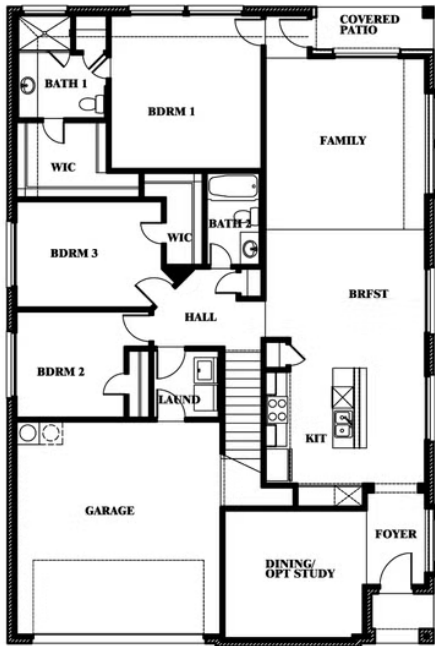

Willow II

ELEMENTS SERIES

GODLEY RANCH

621 GODLEY RANCH, GODLEY, TX 76044

HOMES FROM

\$349,990

2,483
SQUARE FEET

4
BEDROOMS

3.0
BATHROOMS

2
CAR GARAGE

Willow II

GODLEY RANCH

621 GODLEY RANCH, GODLEY, TX 76044

Willow II

SECOND FLOOR PLAN

This brochure is for general informational purposes and is to be used as a guide only. Changes may be made during the development process and floorplans, dimensions, fixtures, fittings, finishes and specifications are subject to change without notice. Window placement, balcony configuration, wardrobe sizes and living areas may vary slightly within each plan type. EQUAL HOUSING OPPORTUNITY