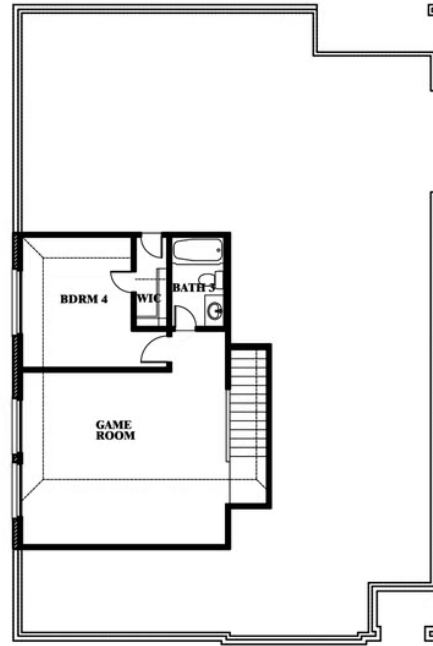

Willow II

ELEMENTS SERIES

GODLEY RANCH

621 GODLEY RANCH, GODLEY, TX 76044

HOMES FROM

\$349,990

2,483
SQUARE FEET

4
BEDROOMS

3.0
BATHROOMS

2
CAR GARAGE

Willow II

GODLEY RANCH

621 GODLEY RANCH, GODLEY, TX 76044

Willow II

SECOND FLOOR PLAN

This brochure is for general informational purposes and is to be used as a guide only. Changes may be made during the development process and floorplans, dimensions, fixtures, fittings, finishes and specifications are subject to change without notice. Window placement, balcony configuration, wardrobe sizes and living areas may vary slightly within each plan type. EQUAL HOUSING OPPORTUNITY