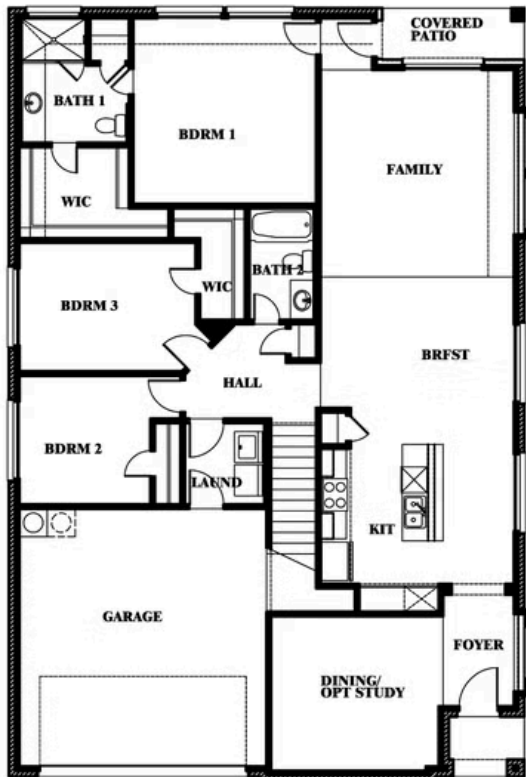

Willow II

HOMES FROM
\$349,990

ELEMENTS SERIES

GODLEY RANCH

621 GODLEY RANCH, GODLEY, TX 76044

2,483
SQUARE FEET

4
BEDROOMS

3.0
BATHROOMS

Willow II

GODLEY RANCH

621 GODLEY RANCH, GODLEY, TX 76044

Willow II

SECOND FLOOR PLAN

This brochure is for general informational purposes and is to be used as a guide only. Changes may be made during the development process and floorplans, dimensions, fixtures, fittings, finishes and specifications are subject to change without notice. Window placement, balcony configuration, wardrobe sizes and living areas may vary slightly within each plan type. EQUAL HOUSING OPPORTUNITY