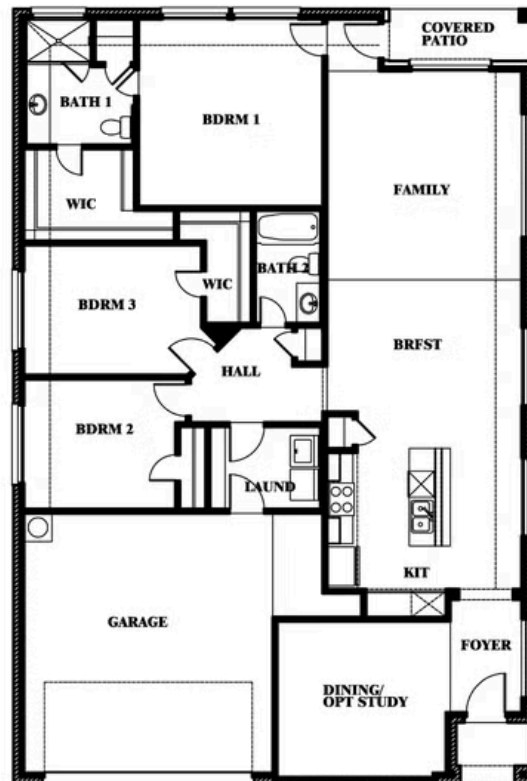

Willow

HOMES FROM
\$309,990

ELEMENTS SERIES

GODLEY RANCH

621 GODLEY RANCH, GODLEY, TX 76044

1,845
SQUARE FEET

3
BEDROOMS

2.0
BATHROOMS

2
CAR GARAGE

Willow

GODLEY RANCH

621 GODLEY RANCH, GODLEY, TX 76044

Willow

This brochure is for general informational purposes and is to be used as a guide only. Changes may be made during the development process and floorplans, dimensions, fixtures, fittings, finishes and specifications are subject to change without notice. Window placement, balcony configuration, wardrobe sizes and living areas may vary slightly within each plan type. EQUAL HOUSING OPPORTUNITY