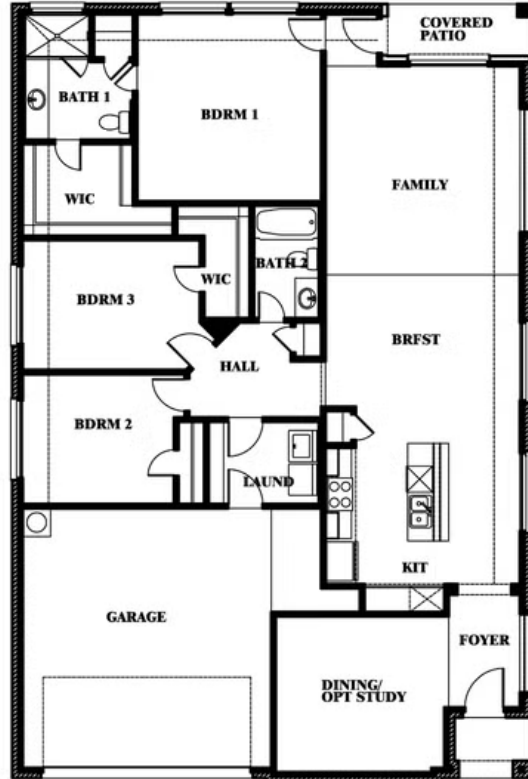

Willow

HOMES FROM
\$309,990

ELEMENTS SERIES

GODLEY RANCH

621 GODLEY RANCH, GODLEY, TX 76044

1,845
SQUARE FEET

3
BEDROOMS

2.0
BATHROOMS

2
CAR GARAGE

ELEVATION C

ELEVATION A

ELEVATION A

ELEVATION B

ELEVATION B

ELEVATION BS

ELEVATION BS

Willow

GODLEY RANCH

621 GODLEY RANCH, GODLEY, TX 76044

Willow

This brochure is for general informational purposes and is to be used as a guide only. Changes may be made during the development process and floorplans, dimensions, fixtures, fittings, finishes and specifications are subject to change without notice. Window placement, balcony configuration, wardrobe sizes and living areas may vary slightly within each plan type. EQUAL HOUSING OPPORTUNITY