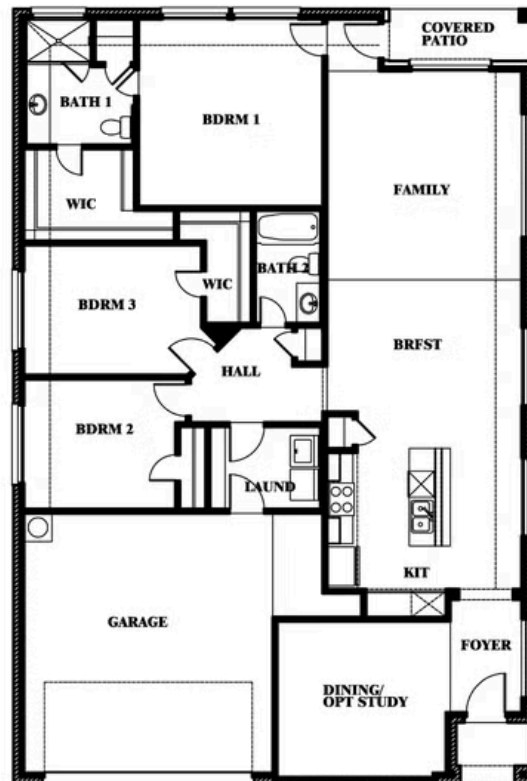

## GODLEY RANCH

621 GODLEY RANCH, GODLEY, TX 76044

**1,845**  
SQUARE FEET

**3**  
BEDROOMS

**2.0**  
BATHROOMS

**2**  
CAR GARAGE

Document generated Dec 27, 2024. Prices, plans, square footage, features and materials are subject to change at any time without notice and vary among communities. Listed prices are for informational purposes only, are not binding, and do not create any contractual obligation(s). The price of any home is dependent on numerous factors, all of which are unique to a specific home, and is not guaranteed until specified in a binding contract. Pricing of elevations and additional optional beds/baths vary per plan. Some plans require a premium homesite. Please ask the Community Manager for details. Renderings of homes are artist concepts and may not reflect exact colors and materials.