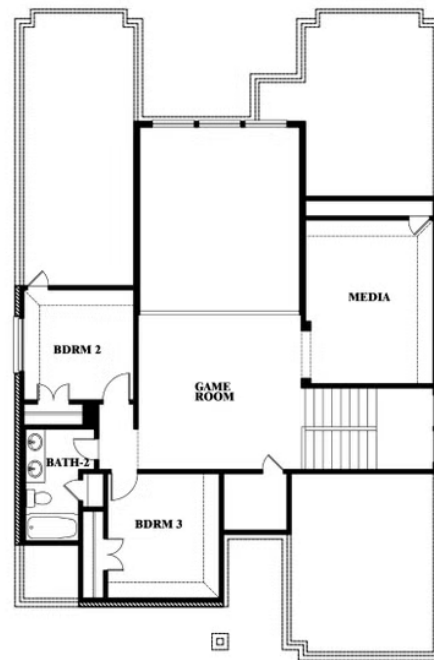

Violet II

GODLEY RANCH

621 GODLEY RANCH, GODLEY, TX 76044

VIOLET II FLOOR PLAN WITH OPTIONAL BEDROOM AT STUDY

Violet II Opt. Bed 5 & Bath 4 at Study