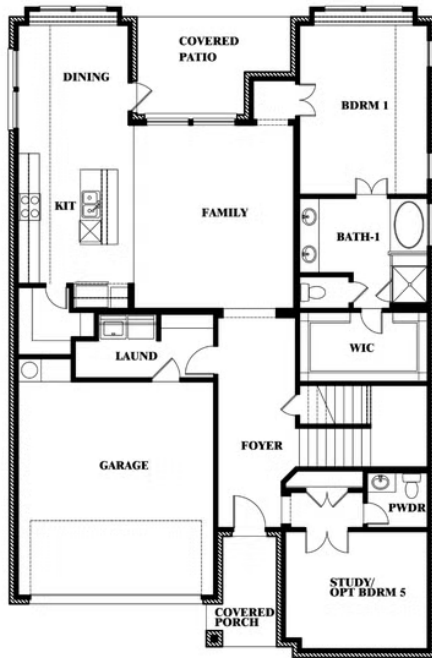

Violet II

VIOLET II FLOOR PLAN

GODLEY RANCH

621 GODLEY RANCH, GODLEY, TX 76044

Violet II