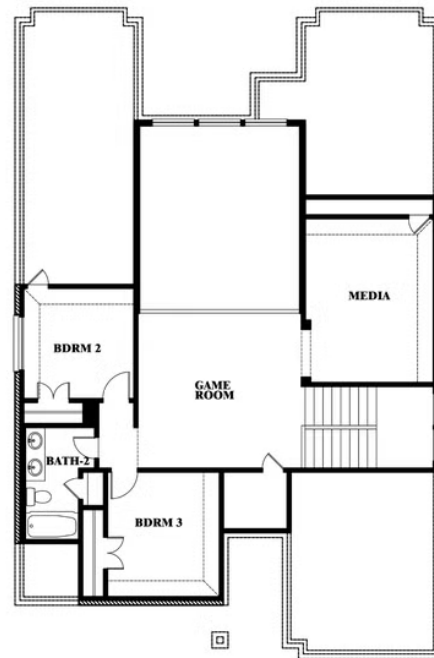

Violet II

VIOLET II FLOOR PLAN

GODLEY RANCH

621 GODLEY RANCH, GODLEY, TX 76044

Violet II