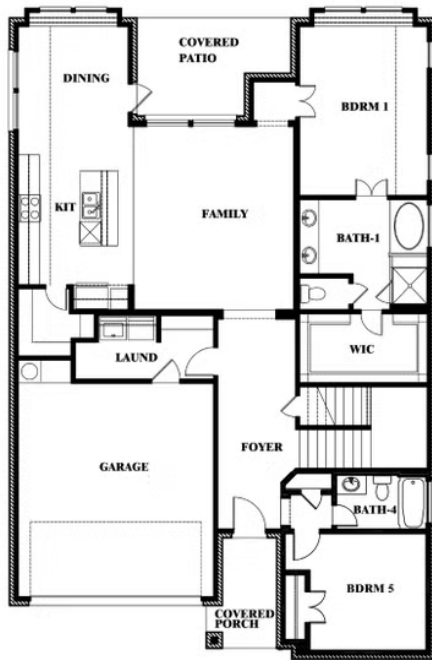

Violet II

GODLEY RANCH

621 GODLEY RANCH, GODLEY, TX 76044

VIOLET II FLOOR PLAN WITH OPTIONAL BEDROOM AT STUDY

Violet II Opt. Bed 5 & Bath 4 at Study