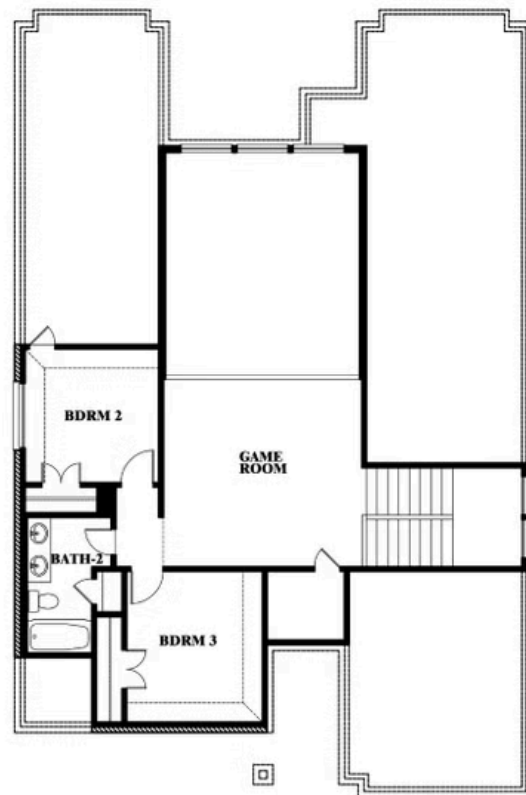

Violet

VIOLET FLOOR PLAN

GODLEY RANCH

621 GODLEY RANCH, GODLEY, TX 76044

Violet

This brochure is for general informational purposes and is to be used as a guide only. Changes may be made during the development process and floorplans, dimensions, fixtures, fittings, finishes and specifications are subject to change without notice. Window placement, balcony configuration, wardrobe sizes and living areas may vary slightly within each plan type. EQUAL HOUSING OPPORTUNITY

Violet

GODLEY RANCH

621 GODLEY RANCH, GODLEY, TX 76044

VIOLET FLOOR PLAN WITH OPTIONAL BEDROOM AT STUDY

Violet

Opt. Bed 5 & Bath 4 at Study

This brochure is for general informational purposes and is to be used as a guide only. Changes may be made during the development process and floorplans, dimensions, fixtures, fittings, finishes and specifications are subject to change without notice. Window placement, balcony configuration, wardrobe sizes and living areas may vary slightly within each plan type. EQUAL HOUSING OPPORTUNITY