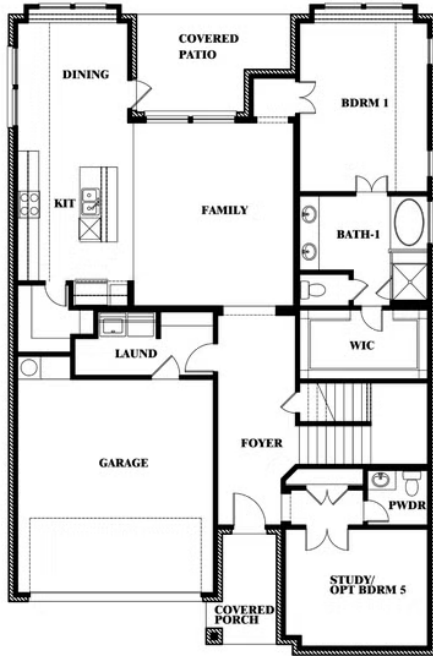

Violet

VIOLET FLOOR PLAN

GODLEY RANCH

621 GODLEY RANCH, GODLEY, TX 76044

Violet