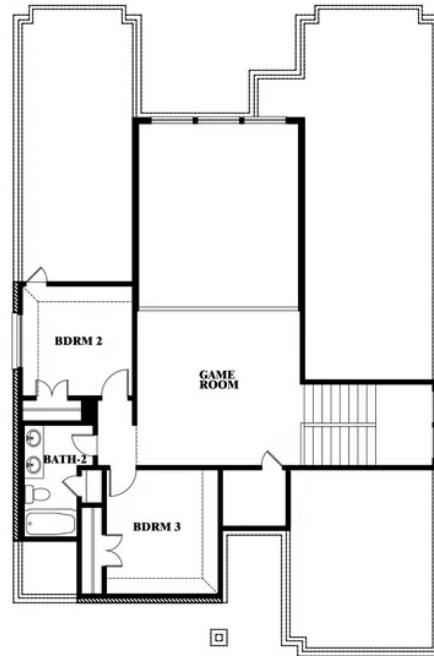

Violet

VIOLET FLOOR PLAN

GODLEY RANCH

621 GODLEY RANCH, GODLEY, TX 76044

Violet