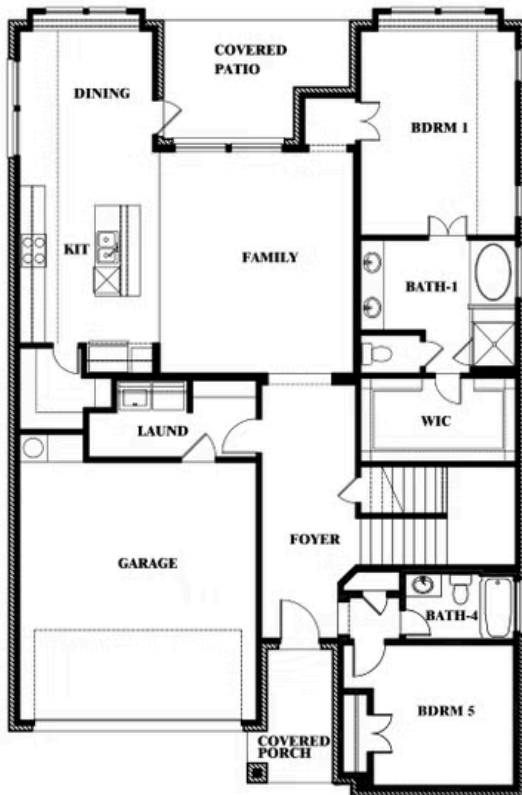

Violet

VIOLET FLOOR PLAN

GODLEY RANCH

621 GODLEY RANCH, GODLEY, TX 76044

Violet

This brochure is for general informational purposes and is to be used as a guide only. Changes may be made during the development process and floorplans, dimensions, fixtures, fittings, finishes and specifications are subject to change without notice. Window placement, balcony configuration, wardrobe sizes and living areas may vary slightly within each plan type. EQUAL HOUSING OPPORTUNITY

Violet

GODLEY RANCH

621 GODLEY RANCH, GODLEY, TX 76044

VIOLET FLOOR PLAN WITH OPTIONAL BEDROOM AT STUDY

Violet

Opt. Bed 5 & Bath 4 at Study

This brochure is for general informational purposes and is to be used as a guide only. Changes may be made during the development process and floorplans, dimensions, fixtures, fittings, finishes and specifications are subject to change without notice. Window placement, balcony configuration, wardrobe sizes and living areas may vary slightly within each plan type. EQUAL HOUSING OPPORTUNITY