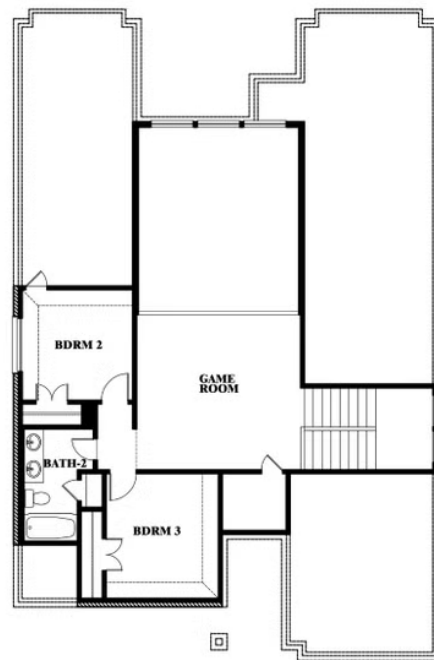

Violet

GODLEY RANCH

621 GODLEY RANCH, GODLEY, TX 76044

VIOLET FLOOR PLAN WITH OPTIONAL BEDROOM AT STUDY

Violet
Opt. Bed 5 & Bath 4 at Study