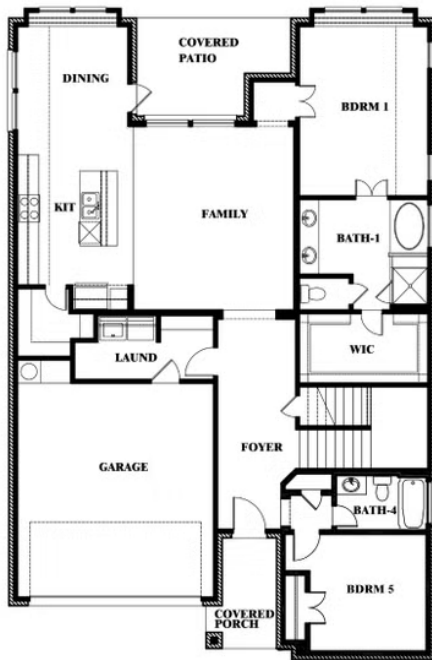

Violet

GODLEY RANCH

621 GODLEY RANCH, GODLEY, TX 76044

VIOLET FLOOR PLAN WITH OPTIONAL BEDROOM AT STUDY

Violet
Opt. Bed 5 & Bath 4 at Study