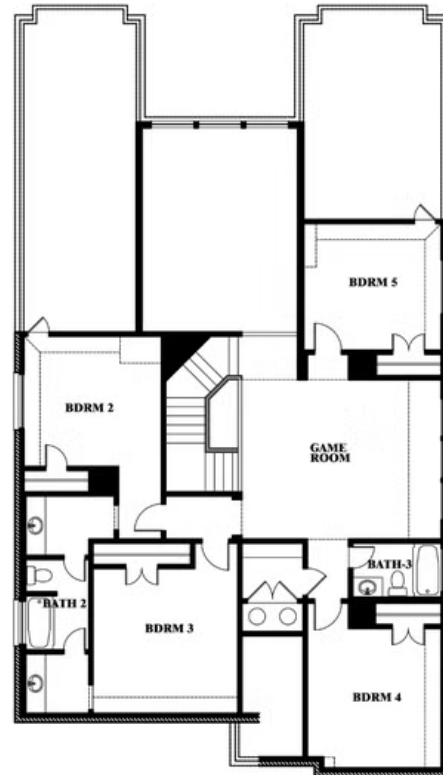

Rose III

HOMES FROM
\$460,990

CLASSIC SERIES

GODLEY RANCH

621 GODLEY RANCH, GODLEY, TX 76044

3,557
SQUARE FEET

5
BEDROOMS

3.5
BATHROOMS

2
CAR GARAGE

ELEVATION A

ELEVATION AS

ELEVATION AS

ELEVATION B

ELEVATION B

ELEVATION C

ELEVATION C

ELEVATION D

ELEVATION D

Rose III

ROSE III FLOOR PLAN

GODLEY RANCH

621 GODLEY RANCH, GODLEY, TX 76044

Rose III

This brochure is for general informational purposes and is to be used as a guide only. Changes may be made during the development process and floorplans, dimensions, fixtures, fittings, finishes and specifications are subject to change without notice. Window placement, balcony configuration, wardrobe sizes and living areas may vary slightly within each plan type. EQUAL HOUSING OPPORTUNITY

Rose III

GODLEY RANCH

621 GODLEY RANCH, GODLEY, TX 76044

ROSE III FLOOR PLAN WITH OPTIONAL BED & BATH AT STUDY

Rose III Opt. Bed & Bath at Study

This brochure is for general informational purposes and is to be used as a guide only. Changes may be made during the development process and floorplans, dimensions, fixtures, fittings, finishes and specifications are subject to change without notice. Window placement, balcony configuration, wardrobe sizes and living areas may vary slightly within each plan type. EQUAL HOUSING OPPORTUNITY