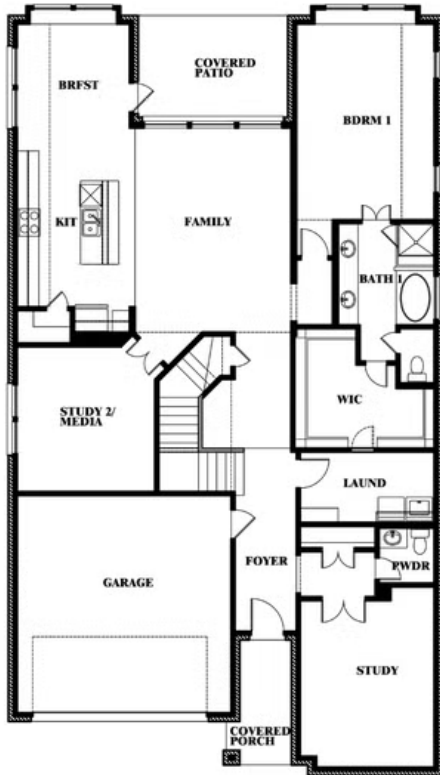

Rose III

HOMES FROM
\$460,990

CLASSIC SERIES

GODLEY RANCH

621 GODLEY RANCH, GODLEY, TX 76044

3,557
SQUARE FEET

5
BEDROOMS

3.5
BATHROOMS

2
CAR GARAGE

ELEVATION A

ELEVATION AS

ELEVATION AS

ELEVATION B

ELEVATION B

ELEVATION C

ELEVATION C

ELEVATION D

ELEVATION D

Rose III

ROSE III FLOOR PLAN

GODLEY RANCH

621 GODLEY RANCH, GODLEY, TX 76044

Rose III

This brochure is for general informational purposes and is to be used as a guide only. Changes may be made during the development process and floorplans, dimensions, fixtures, fittings, finishes and specifications are subject to change without notice. Window placement, balcony configuration, wardrobe sizes and living areas may vary slightly within each plan type. EQUAL HOUSING OPPORTUNITY

Rose III

GODLEY RANCH

621 GODLEY RANCH, GODLEY, TX 76044

ROSE III FLOOR PLAN WITH OPTIONAL BED & BATH AT STUDY

Rose III Opt. Bed & Bath at Study

This brochure is for general informational purposes and is to be used as a guide only. Changes may be made during the development process and floorplans, dimensions, fixtures, fittings, finishes and specifications are subject to change without notice. Window placement, balcony configuration, wardrobe sizes and living areas may vary slightly within each plan type. EQUAL HOUSING OPPORTUNITY