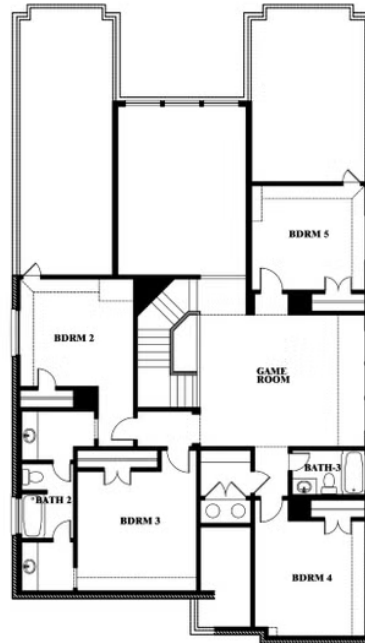

Rose III

GODLEY RANCH

621 GODLEY RANCH, GODLEY, TX 76044

ROSE III FLOOR PLAN WITH OPTIONAL BED & BATH AT STUDY

Rose III Opt. Bed & Bath at Study