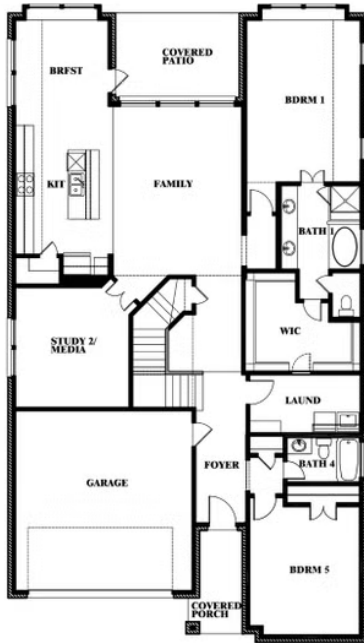

Rose III

GODLEY RANCH

621 GODLEY RANCH, GODLEY, TX 76044

ROSE III FLOOR PLAN WITH OPTIONAL BED & BATH AT STUDY

Rose III Opt. Bed & Bath at Study