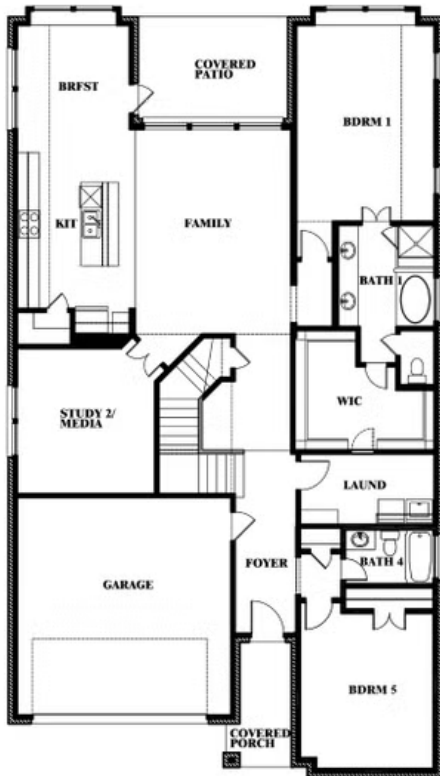

Rose III

HOMES FROM
\$460,990

CLASSIC SERIES

GODLEY RANCH

621 GODLEY RANCH, GODLEY, TX 76044

3,557
SQUARE FEET

5
BEDROOMS

3.5
BATHROOMS

ELEVATION D

ELEVATION D

Rose III

ROSE III FLOOR PLAN

GODLEY RANCH

621 GODLEY RANCH, GODLEY, TX 76044

Rose III

This brochure is for general informational purposes and is to be used as a guide only. Changes may be made during the development process and floorplans, dimensions, fixtures, fittings, finishes and specifications are subject to change without notice. Window placement, balcony configuration, wardrobe sizes and living areas may vary slightly within each plan type. EQUAL HOUSING OPPORTUNITY

Rose III

GODLEY RANCH

621 GODLEY RANCH, GODLEY, TX 76044

ROSE III FLOOR PLAN WITH OPTIONAL BED & BATH AT STUDY

Rose III Opt. Bed & Bath at Study

This brochure is for general informational purposes and is to be used as a guide only. Changes may be made during the development process and floorplans, dimensions, fixtures, fittings, finishes and specifications are subject to change without notice. Window placement, balcony configuration, wardrobe sizes and living areas may vary slightly within each plan type. EQUAL HOUSING OPPORTUNITY