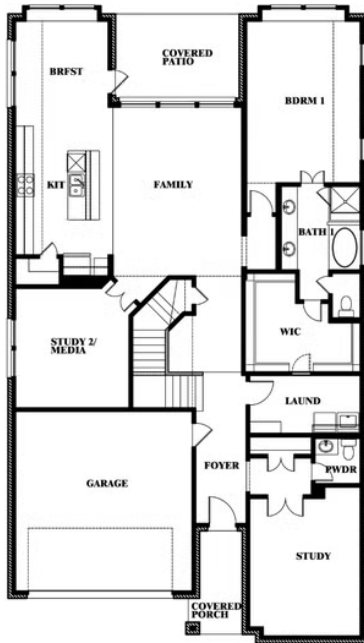

Rose III

ROSE III FLOOR PLAN

GODLEY RANCH

621 GODLEY RANCH, GODLEY, TX 76044

Rose III