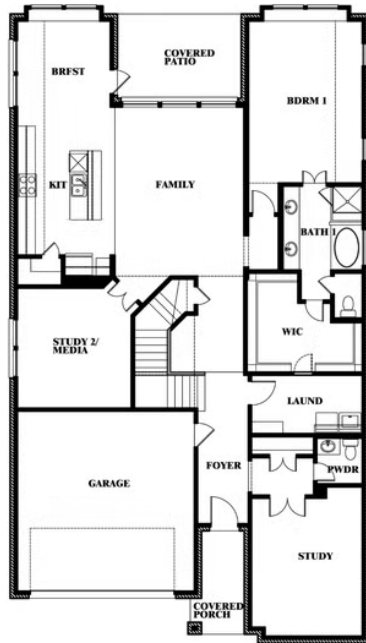

Rose II

ROSE II FLOOR PLAN

GODLEY RANCH

621 GODLEY RANCH, GODLEY, TX 76044

Rose II