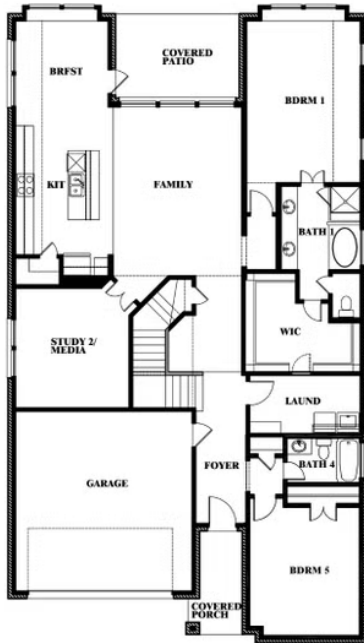

Rose II

GODLEY RANCH

621 GODLEY RANCH, GODLEY, TX 76044

ROSE II FLOOR PLAN WITH OPTIONAL BED & BATH AT STUDY

Rose II Opt. Bed & Bath at Study