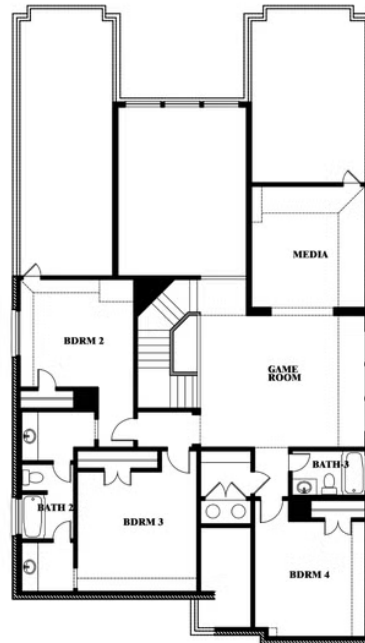

Rose II

ROSE II FLOOR PLAN

GODLEY RANCH

621 GODLEY RANCH, GODLEY, TX 76044

Rose II