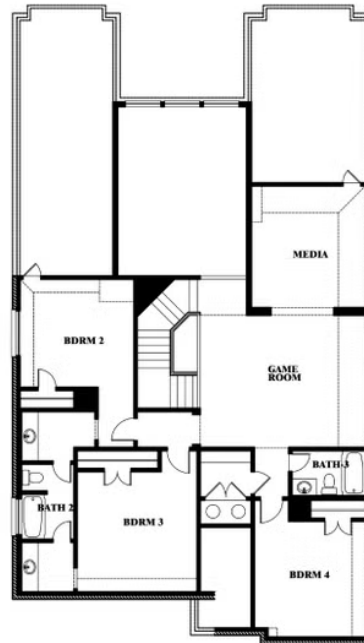

Rose II

GODLEY RANCH

621 GODLEY RANCH, GODLEY, TX 76044

ROSE II FLOOR PLAN WITH OPTIONAL BED & BATH AT STUDY

Rose II Opt. Bed & Bath at Study