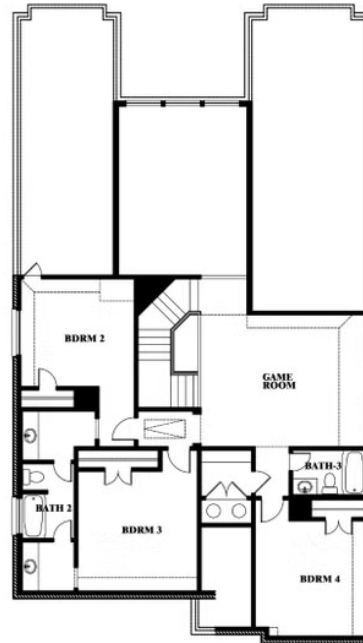

Rose

GODLEY RANCH

621 GODLEY RANCH, GODLEY, TX 76044

ROSE FLOOR PLAN WITH OPTIONAL BED & BATH AT STUDY

Rose
Opt. Bed & Bath at Study