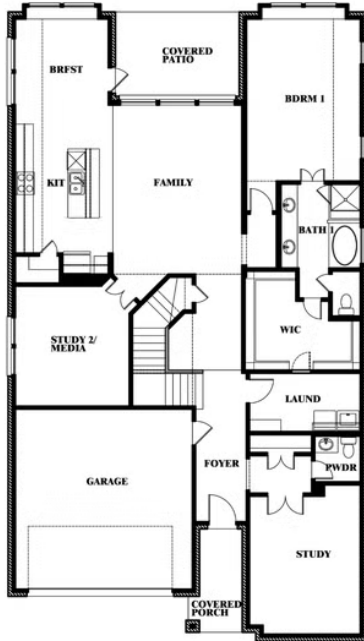

Rose

ROSE FLOOR PLAN

GODLEY RANCH

621 GODLEY RANCH, GODLEY, TX 76044

Rose