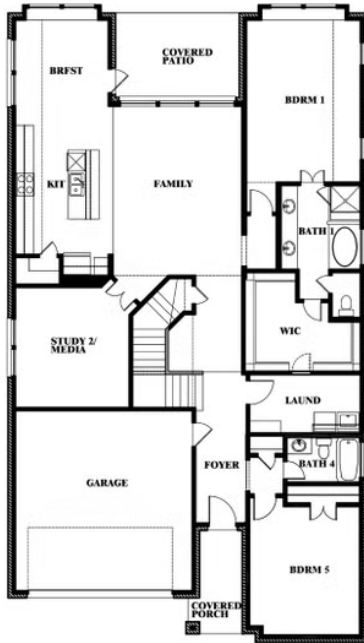

Rose

GODLEY RANCH

621 GODLEY RANCH, GODLEY, TX 76044

ROSE FLOOR PLAN WITH OPTIONAL BED & BATH AT STUDY

Rose
Opt. Bed & Bath at Study