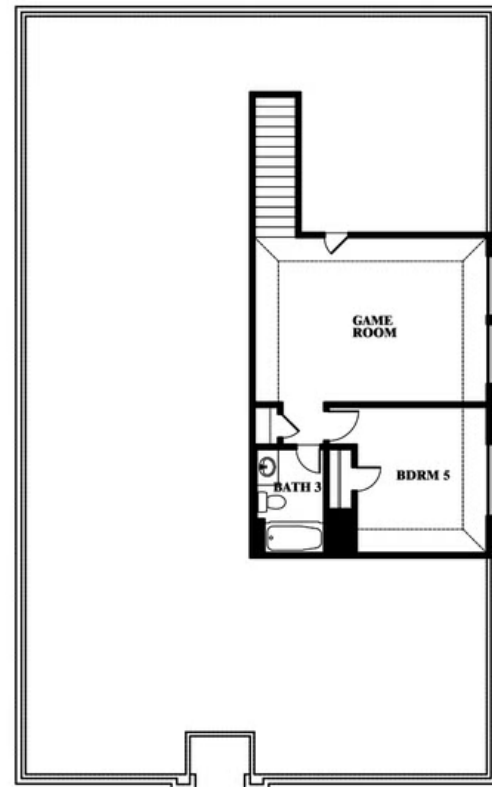

Redbud II

HOMES FROM
\$363,990

ELEMENTS SERIES

GODLEY RANCH

621 GODLEY RANCH, GODLEY, TX 76044

2,681
SQUARE FEET

5
BEDROOMS

3.0
BATHROOMS

2
CAR GARAGE

ELEVATION A

ELEVATION B

ELEVATION B

ELEVATION BS

ELEVATION BS

ELEVATION C

ELEVATION C

Redbud II

GODLEY RANCH

621 GODLEY RANCH, GODLEY, TX 76044

Redbud II

This brochure is for general informational purposes and is to be used as a guide only. Changes may be made during the development process and floorplans, dimensions, fixtures, fittings, finishes and specifications are subject to change without notice. Window placement, balcony configuration, wardrobe sizes and living areas may vary slightly within each plan type. EQUAL HOUSING OPPORTUNITY