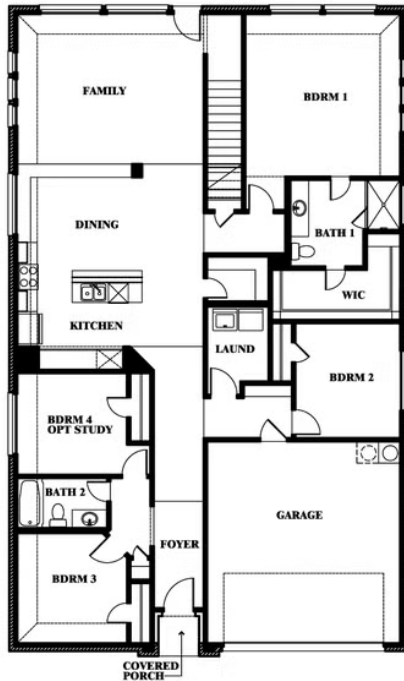

Redbud II

GODLEY RANCH

621 GODLEY RANCH, GODLEY, TX 76044

Redbud II