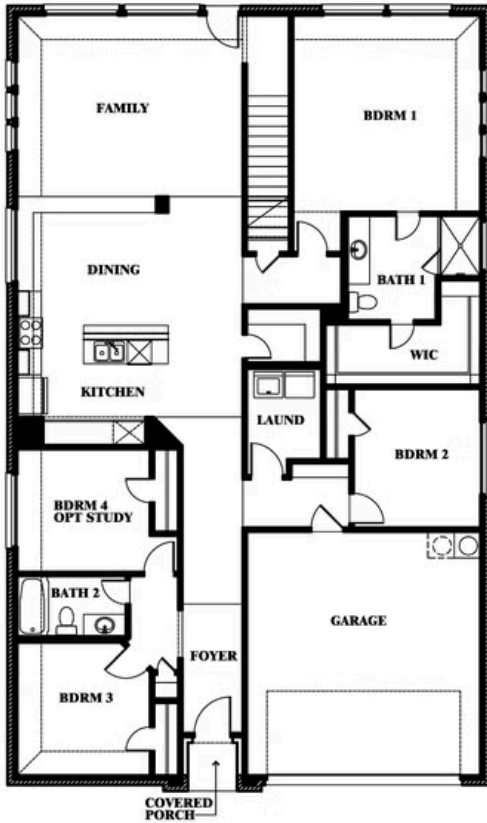

Redbud II

GODLEY RANCH

621 GODLEY RANCH, GODLEY, TX 76044

Redbud II

This brochure is for general informational purposes and is to be used as a guide only. Changes may be made during the development process and floorplans, dimensions, fixtures, fittings, finishes and specifications are subject to change without notice. Window placement, balcony configuration, wardrobe sizes and living areas may vary slightly within each plan type. EQUAL HOUSING OPPORTUNITY