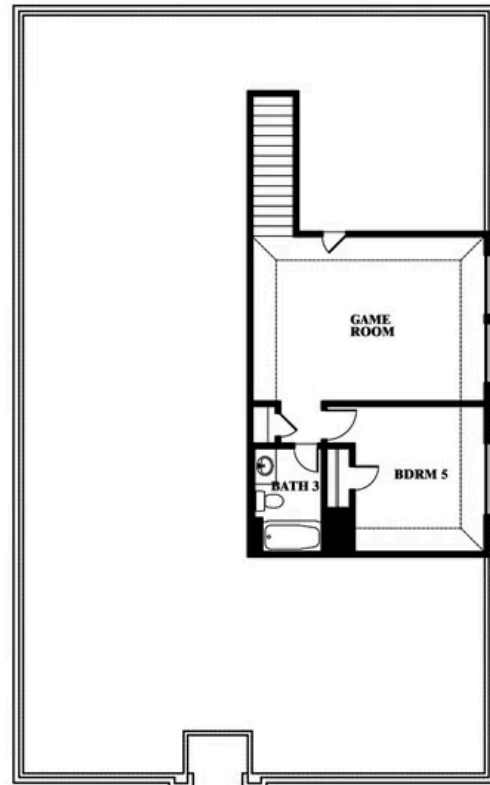

ELEVATION BS

ELEVATION C

Redbud II

GODLEY RANCH

621 GODLEY RANCH, GODLEY, TX 76044

Redbud II

This brochure is for general informational purposes and is to be used as a guide only. Changes may be made during the development process and floorplans, dimensions, fixtures, fittings, finishes and specifications are subject to change without notice. Window placement, balcony configuration, wardrobe sizes and living areas may vary slightly within each plan type. EQUAL HOUSING OPPORTUNITY