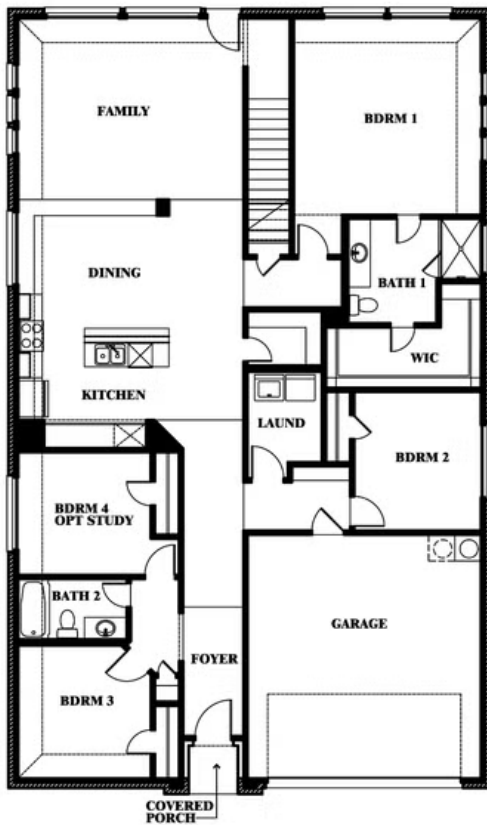

Redbud II

HOMES FROM
\$363,990

ELEMENTS SERIES

GODLEY RANCH

621 GODLEY RANCH, GODLEY, TX 76044

2,681
SQUARE FEET

5
BEDROOMS

3.0
BATHROOMS

2
CAR GARAGE

ELEVATION A

ELEVATION B

ELEVATION B

ELEVATION BS

ELEVATION BS

ELEVATION C

ELEVATION C

Redbud II

GODLEY RANCH

621 GODLEY RANCH, GODLEY, TX 76044

Redbud II

This brochure is for general informational purposes and is to be used as a guide only. Changes may be made during the development process and floorplans, dimensions, fixtures, fittings, finishes and specifications are subject to change without notice. Window placement, balcony configuration, wardrobe sizes and living areas may vary slightly within each plan type. EQUAL HOUSING OPPORTUNITY