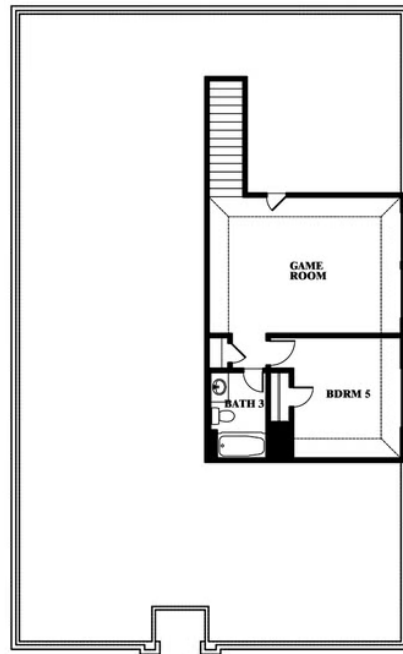

Redbud II

GODLEY RANCH

621 GODLEY RANCH, GODLEY, TX 76044

Redbud II