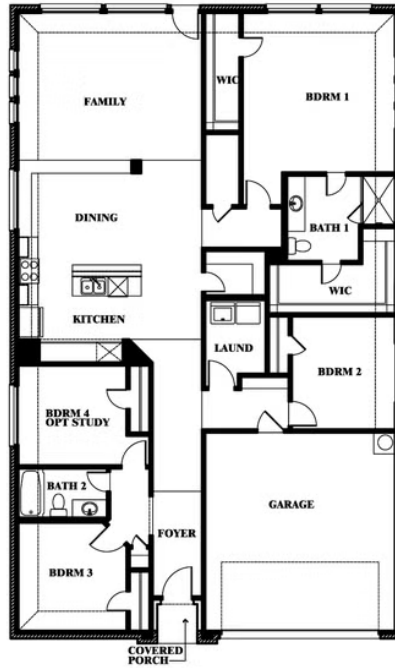

Redbud

GODLEY RANCH

621 GODLEY RANCH, GODLEY, TX 76044

Redbud