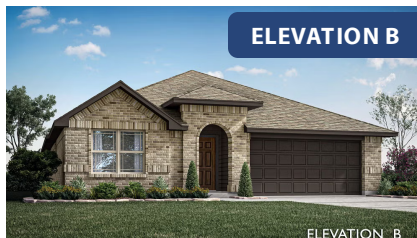

# Redbud

HOMES FROM  
**\$324,990**

ELEMENTS SERIES

## GODLEY RANCH

621 GODLEY RANCH, GODLEY, TX 76044

**2,132**  
SQUARE FEET

**4**  
BEDROOMS

**2.0**  
BATHROOMS

**2**  
CAR GARAGE

**ELEVATION C**