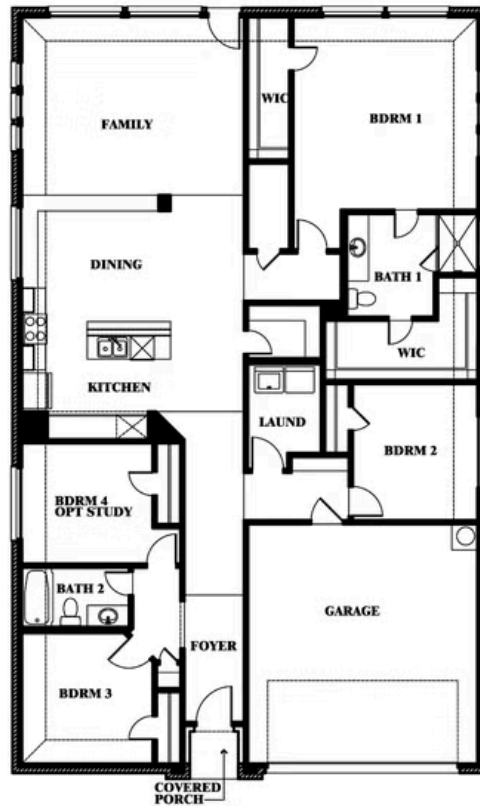

Redbud

HOMES FROM
\$324,990

ELEMENTS SERIES

GODLEY RANCH

621 GODLEY RANCH, GODLEY, TX 76044

2,132
SQUARE FEET

4
BEDROOMS

2.0
BATHROOMS

2
CAR GARAGE

ELEVATION C

Redbud

GODLEY RANCH

621 GODLEY RANCH, GODLEY, TX 76044

Redbud

This brochure is for general informational purposes and is to be used as a guide only. Changes may be made during the development process and floorplans, dimensions, fixtures, fittings, finishes and specifications are subject to change without notice. Window placement, balcony configuration, wardrobe sizes and living areas may vary slightly within each plan type. EQUAL HOUSING OPPORTUNITY