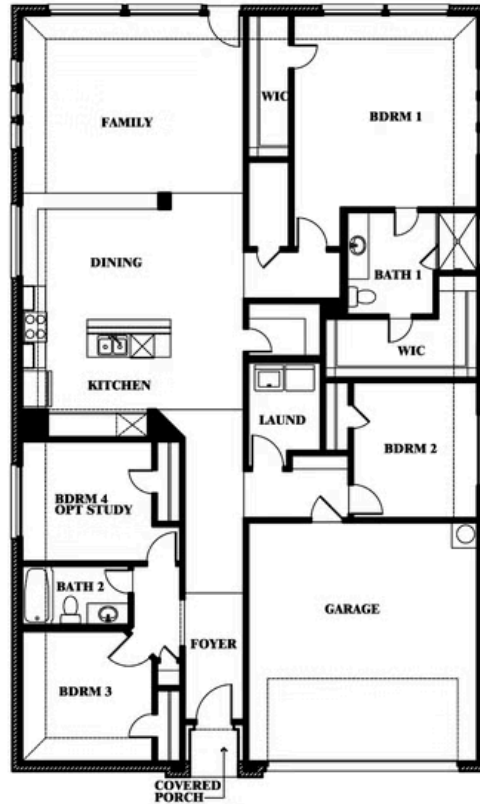

Redbud

HOMES FROM
\$324,990

ELEMENTS SERIES

GODLEY RANCH

621 GODLEY RANCH, GODLEY, TX 76044

2,132
SQUARE FEET

4
BEDROOMS

2.0
BATHROOMS

2
CAR GARAGE

ELEVATION C

ELEVATION A

ELEVATION A

ELEVATION B

ELEVATION B

ELEVATION BS

ELEVATION BS

Redbud

GODLEY RANCH

621 GODLEY RANCH, GODLEY, TX 76044

Redbud

This brochure is for general informational purposes and is to be used as a guide only. Changes may be made during the development process and floorplans, dimensions, fixtures, fittings, finishes and specifications are subject to change without notice. Window placement, balcony configuration, wardrobe sizes and living areas may vary slightly within each plan type. EQUAL HOUSING OPPORTUNITY