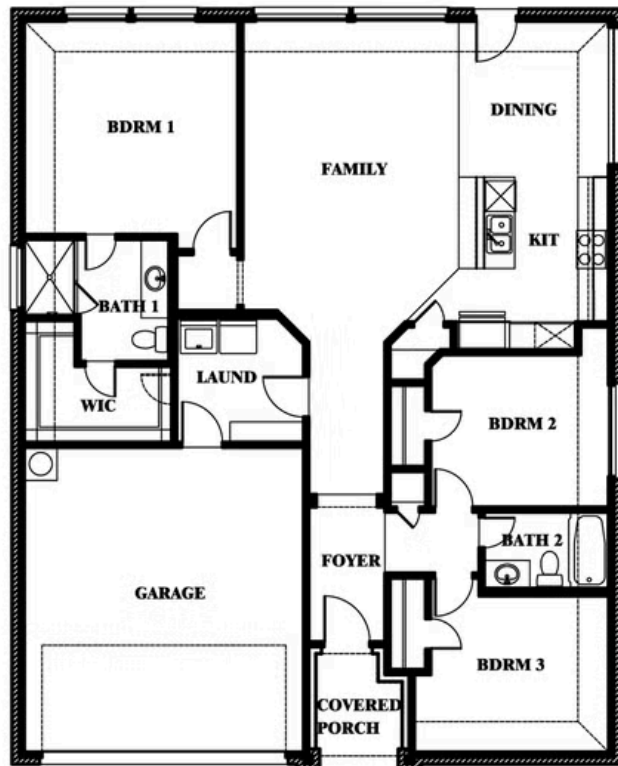

Laurel

GODLEY RANCH

621 GODLEY RANCH, GODLEY, TX 76044

Laurel

This brochure is for general informational purposes and is to be used as a guide only. Changes may be made during the development process and floorplans, dimensions, fixtures, fittings, finishes and specifications are subject to change without notice. Window placement, balcony configuration, wardrobe sizes and living areas may vary slightly within each plan type. EQUAL HOUSING OPPORTUNITY

Document generated Mar 14, 2025. Prices, plans, square footage, features and materials are subject to change at any time without notice and vary among communities. Listed prices are for informational purposes only, are not binding, and do not create any contractual obligation(s). The price of any home is dependent on numerous factors, all of which are unique to a specific home, and is not guaranteed until specified in a binding contract. Pricing of elevations and additional optional beds/baths vary per plan. Some plans require a premium homesite. Please ask the Community Manager for details. Renderings of homes are artist concepts and may not reflect exact colors and materials.