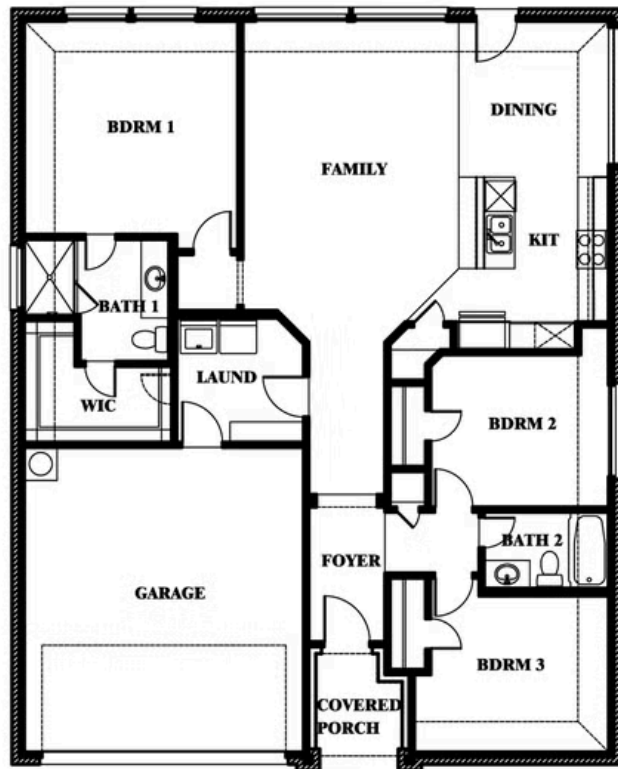

Laurel

GODLEY RANCH

621 GODLEY RANCH, GODLEY, TX 76044

Laurel

This brochure is for general informational purposes and is to be used as a guide only. Changes may be made during the development process and floorplans, dimensions, fixtures, fittings, finishes and specifications are subject to change without notice. Window placement, balcony configuration, wardrobe sizes and living areas may vary slightly within each plan type. EQUAL HOUSING OPPORTUNITY

Document generated Dec 3, 2024. Prices, plans, square footage, features and materials are subject to change at any time without notice and vary among communities. Listed prices are for informational purposes only, are not binding, and do not create any contractual obligation(s). The price of any home is dependent on numerous factors, all of which are unique to a specific home, and is not guaranteed until specified in a binding contract. Pricing of elevations and additional optional beds/baths vary per plan. Some plans require a premium homesite. Please ask the Community Manager for details. Renderings of homes are artist concepts and may not reflect exact colors and materials.