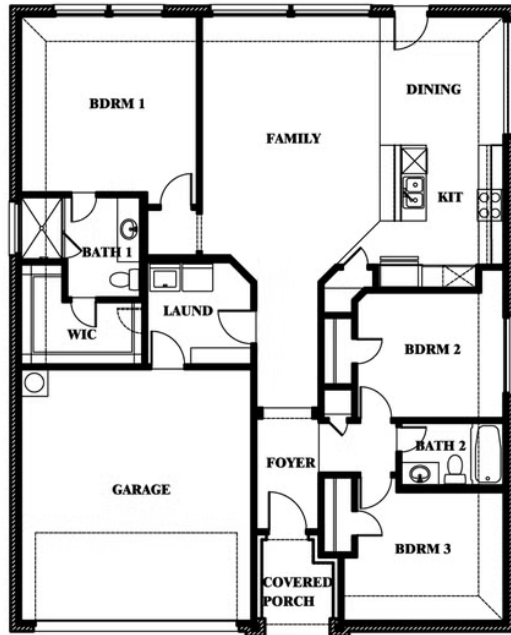

Laurel

GODLEY RANCH

621 GODLEY RANCH, GODLEY, TX 76044

Laurel