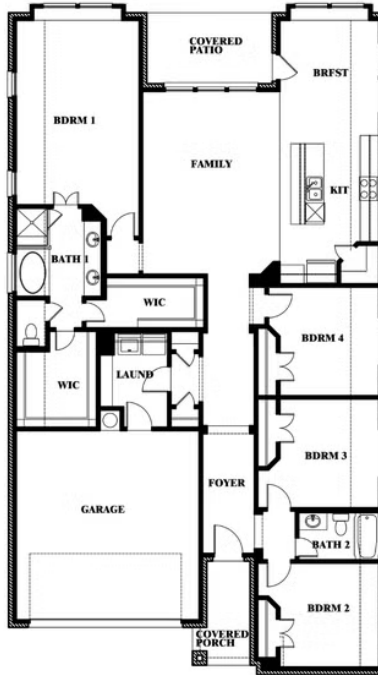

Jasmine

JASMINE FLOOR PLAN

GODLEY RANCH

621 GODLEY RANCH, GODLEY, TX 76044

Jasmine