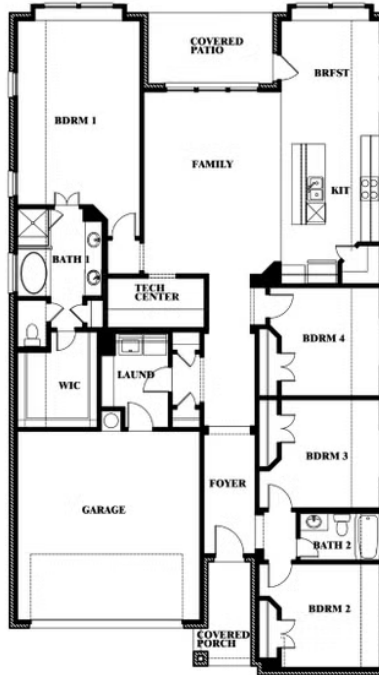

Jasmine

GODLEY RANCH

621 GODLEY RANCH, GODLEY, TX 76044

JASMINE FLOOR PLAN WITH OPTIONAL TECH CENTER

Jasmine
Opt. Tech Center at Closet