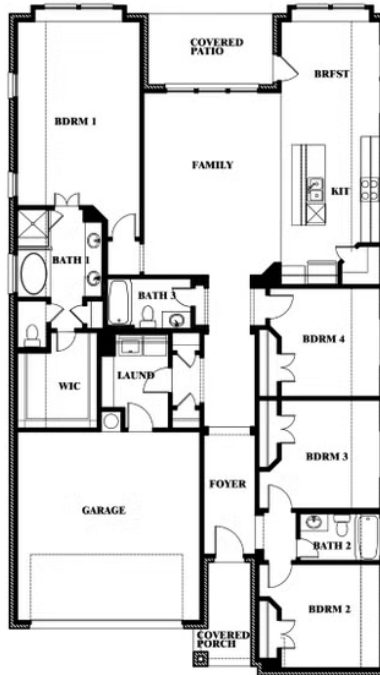

Jasmine

GODLEY RANCH

621 GODLEY RANCH, GODLEY, TX 76044

JASMINE FLOOR PLAN WITH OPTIONAL BATH 3

Jasmine
Opt. Bath 3 at Closet