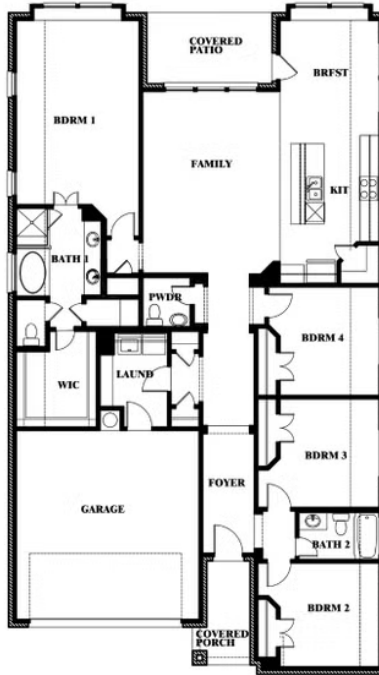

Jasmine

GODLEY RANCH

621 GODLEY RANCH, GODLEY, TX 76044

JASMINE FLOOR PLAN WITH OPTIONAL POWDER

Jasmine Opt. Powder at Closet