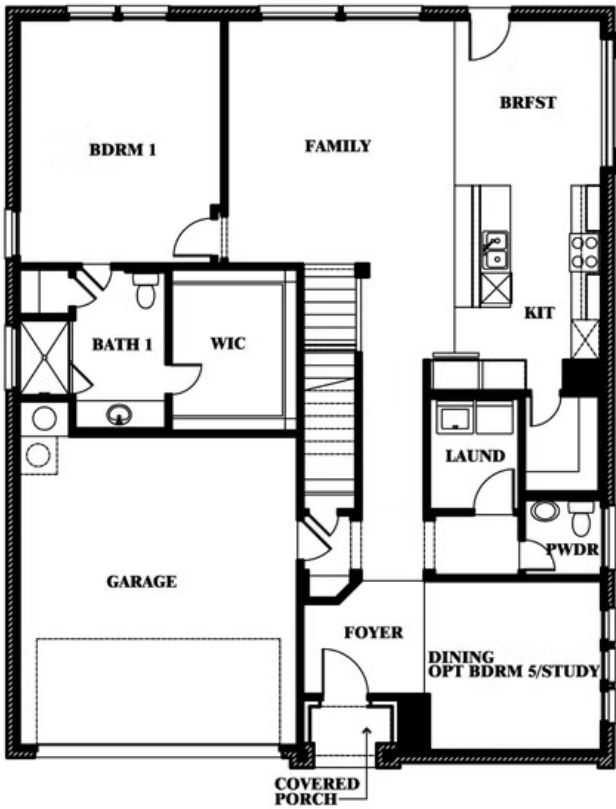

Gardenia

HOMES FROM
\$354,990

ELEMENTS SERIES

GODLEY RANCH

621 GODLEY RANCH, GODLEY, TX 76044

2,638
SQUARE FEET

4
BEDROOMS

2.5
BATHROOMS

2
CAR GARAGE

ELEVATION BS

ELEVATION A

ELEVATION A

ELEVATION B

ELEVATION B

ELEVATION C

ELEVATION C

Gardenia

GODLEY RANCH

621 GODLEY RANCH, GODLEY, TX 76044

Gardenia

This brochure is for general informational purposes and is to be used as a guide only. Changes may be made during the development process and floorplans, dimensions, fixtures, fittings, finishes and specifications are subject to change without notice. Window placement, balcony configuration, wardrobe sizes and living areas may vary slightly within each plan type. EQUAL HOUSING OPPORTUNITY

Gardenia

GODLEY RANCH

621 GODLEY RANCH, GODLEY, TX 76044

Gardenia Opt. Bath 4 at Bed 4

This brochure is for general informational purposes and is to be used as a guide only. Changes may be made during the development process and floorplans, dimensions, fixtures, fittings, finishes and specifications are subject to change without notice. Window placement, balcony configuration, wardrobe sizes and living areas may vary slightly within each plan type. EQUAL HOUSING OPPORTUNITY