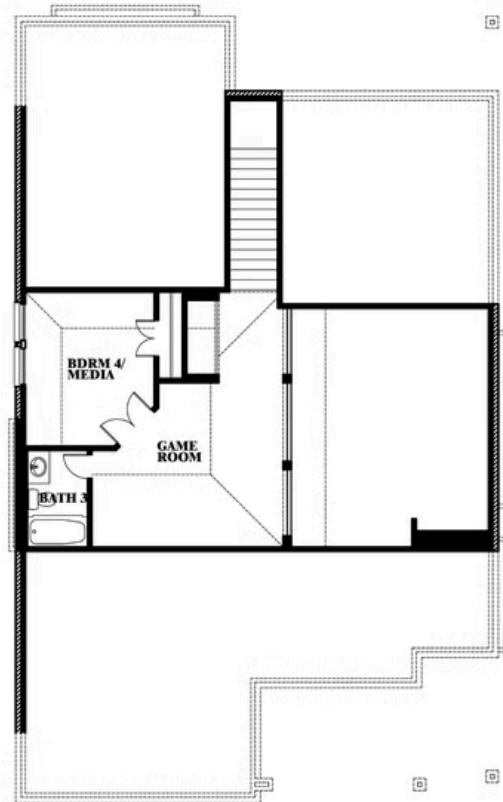

Dogwood III

GODLEY RANCH

621 GODLEY RANCH, GODLEY, TX 76044

Dogwood III

This brochure is for general informational purposes and is to be used as a guide only. Changes may be made during the development process and floorplans, dimensions, fixtures, fittings, finishes and specifications are subject to change without notice. Window placement, balcony configuration, wardrobe sizes and living areas may vary slightly within each plan type. EQUAL HOUSING OPPORTUNITY