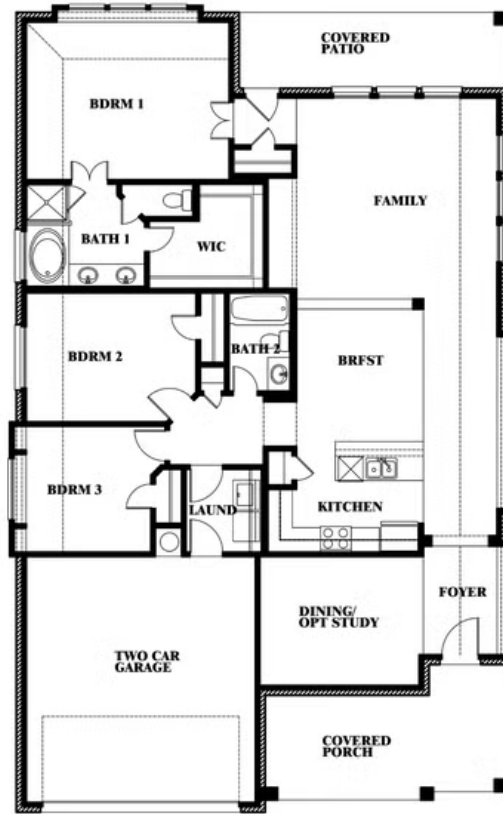

Dogwood

HOMES FROM
\$340,990

CLASSIC SERIES

GODLEY RANCH

621 GODLEY RANCH, GODLEY, TX 76044

1,840
SQUARE FEET

3
BEDROOMS

2.0
BATHROOMS

2
CAR GARAGE

ELEVATION ES

ELEVATION A

ELEVATION A

ELEVATION C

ELEVATION C

ELEVATION FS

ELEVATION FS

ELEVATION G

ELEVATION G

ELEVATION GS

ELEVATION GS

Dogwood

GODLEY RANCH

621 GODLEY RANCH, GODLEY, TX 76044

Dogwood

This brochure is for general informational purposes and is to be used as a guide only. Changes may be made during the development process and floorplans, dimensions, fixtures, fittings, finishes and specifications are subject to change without notice. Window placement, balcony configuration, wardrobe sizes and living areas may vary slightly within each plan type. EQUAL HOUSING OPPORTUNITY