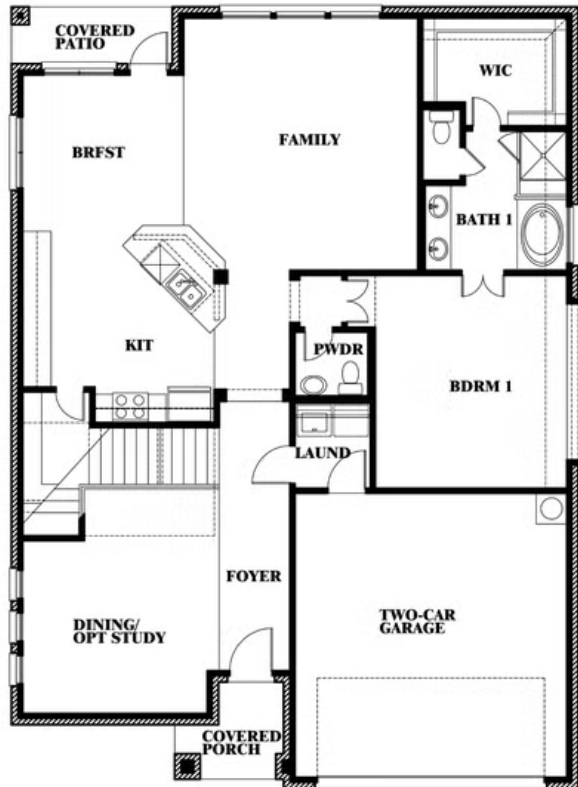

Dewberry II

HOMES FROM
\$410,990

CLASSIC SERIES

GODLEY RANCH

621 GODLEY RANCH, GODLEY, TX 76044

3,026
SQUARE FEET

4
BEDROOMS

2.5
BATHROOMS

Dewberry II

GODLEY RANCH

621 GODLEY RANCH, GODLEY, TX 76044

Dewberry II

This brochure is for general informational purposes and is to be used as a guide only. Changes may be made during the development process and floorplans, dimensions, fixtures, fittings, finishes and specifications are subject to change without notice. Window placement, balcony configuration, wardrobe sizes and living areas may vary slightly within each plan type. EQUAL HOUSING OPPORTUNITY