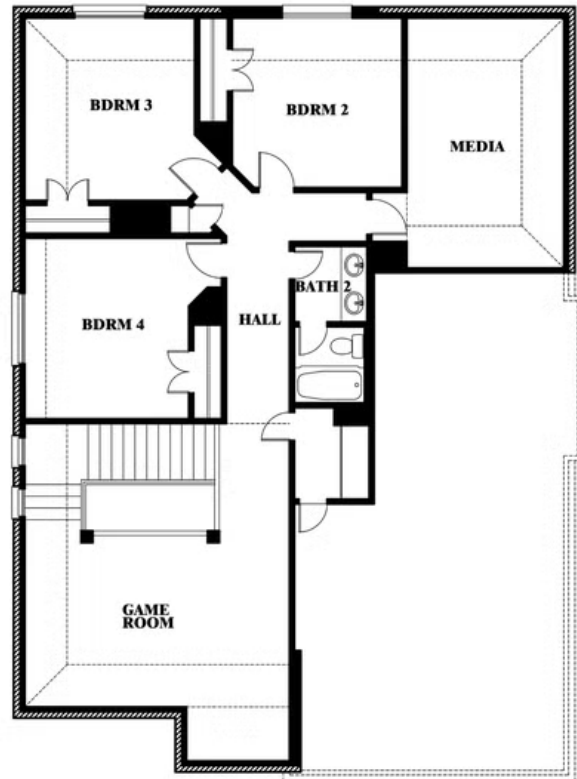

Dewberry II

HOMES FROM
\$410,990

CLASSIC SERIES

GODLEY RANCH

621 GODLEY RANCH, GODLEY, TX 76044

3,026
SQUARE FEET

4
BEDROOMS

2.5
BATHROOMS

Dewberry II

GODLEY RANCH

621 GODLEY RANCH, GODLEY, TX 76044

Dewberry II

This brochure is for general informational purposes and is to be used as a guide only. Changes may be made during the development process and floorplans, dimensions, fixtures, fittings, finishes and specifications are subject to change without notice. Window placement, balcony configuration, wardrobe sizes and living areas may vary slightly within each plan type. EQUAL HOUSING OPPORTUNITY