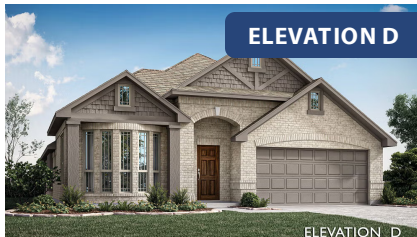

Cypress

CLASSIC SERIES

GODLEY RANCH

621 GODLEY RANCH, GODLEY, TX 76044

HOMES FROM
\$348,990

2,038
SQUARE FEET

4
BEDROOMS

2.0
BATHROOMS

2
CAR GARAGE

ELEVATION E

Document generated Nov 21, 2024. Prices, plans, square footage, features and materials are subject to change at any time without notice and vary among communities. Listed prices are for informational purposes only, are not binding, and do not create any contractual obligation(s). The price of any home is dependent on numerous factors, all of which are unique to a specific home, and is not guaranteed until specified in a binding contract. Pricing of elevations and additional optional beds/baths vary per plan. Some plans require a premium homesite. Please ask the Community Manager for details. Renderings of homes are artist concepts and may not reflect exact colors and materials.