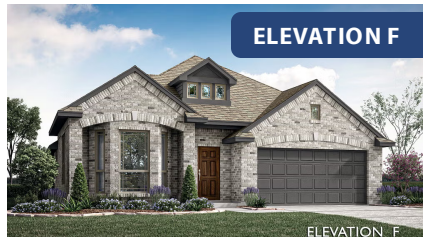

Cypress

CLASSIC SERIES

GODLEY RANCH

621 GODLEY RANCH, GODLEY, TX 76044

HOMES FROM
\$348,990

2,038
SQUARE FEET

4
BEDROOMS

2.0
BATHROOMS

2
CAR GARAGE

ELEVATION E

Document generated Nov 21, 2024. Prices, plans, square footage, features and materials are subject to change at any time without notice and vary among communities. Listed prices are for informational purposes only, are not binding, and do not create any contractual obligation(s). The price of any home is dependent on numerous factors, all of which are unique to a specific home, and is not guaranteed until specified in a binding contract. Pricing of elevations and additional optional beds/baths vary per plan. Some plans require a premium homesite. Please ask the Community Manager for details. Renderings of homes are artist concepts and may not reflect exact colors and materials.