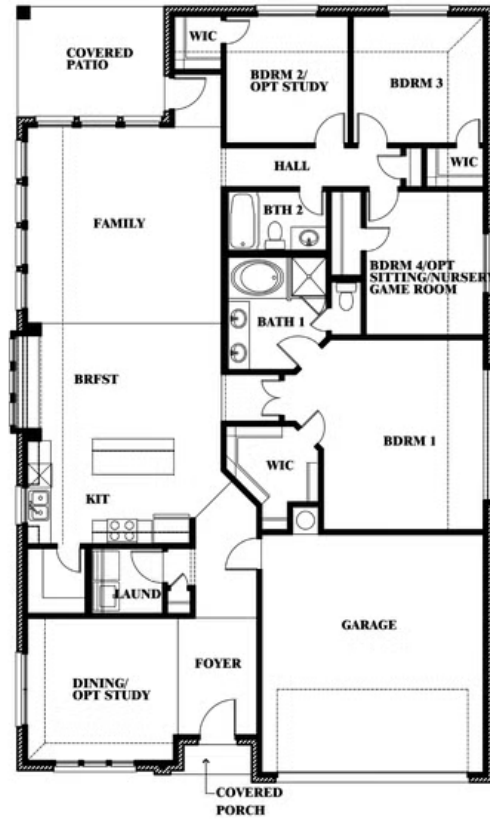

Cypress

CLASSIC SERIES

GODLEY RANCH

621 GODLEY RANCH, GODLEY, TX 76044

HOMES FROM
\$348,990

2,038
SQUARE FEET

4
BEDROOMS

2.0
BATHROOMS

2
CAR GARAGE

ELEVATION E

Document generated Nov 21, 2024. Prices, plans, square footage, features and materials are subject to change at any time without notice and vary among communities. Listed prices are for informational purposes only, are not binding, and do not create any contractual obligation(s). The price of any home is dependent on numerous factors, all of which are unique to a specific home, and is not guaranteed until specified in a binding contract. Pricing of elevations and additional optional beds/baths vary per plan. Some plans require a premium homesite. Please ask the Community Manager for details. Renderings of homes are artist concepts and may not reflect exact colors and materials.

Cypress

GODLEY RANCH

621 GODLEY RANCH, GODLEY, TX 76044

Cypress

This brochure is for general informational purposes and is to be used as a guide only. Changes may be made during the development process and floorplans, dimensions, fixtures, fittings, finishes and specifications are subject to change without notice. Window placement, balcony configuration, wardrobe sizes and living areas may vary slightly within each plan type. EQUAL HOUSING OPPORTUNITY