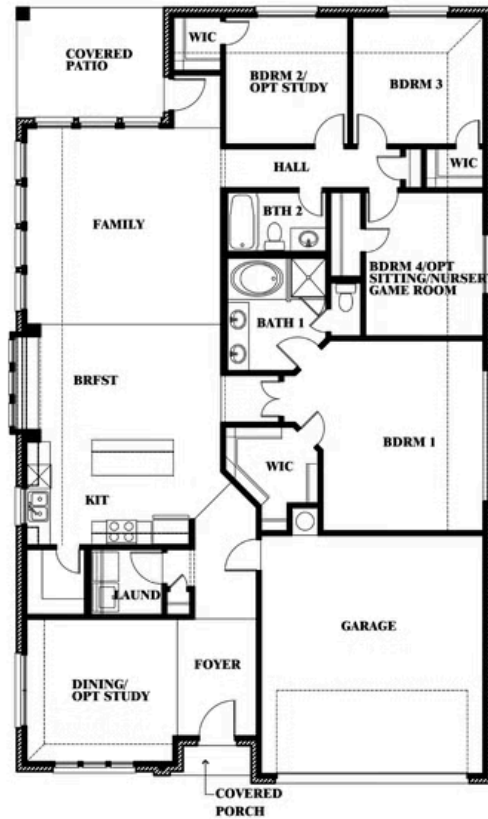

Cypress

CLASSIC SERIES

GODLEY RANCH

621 GODLEY RANCH, GODLEY, TX 76044

HOMES FROM
\$348,990

2,038
SQUARE FEET

4
BEDROOMS

2.0
BATHROOMS

2
CAR GARAGE

ELEVATION E

Document generated Dec 21, 2024. Prices, plans, square footage, features and materials are subject to change at any time without notice and vary among communities. Listed prices are for informational purposes only, are not binding, and do not create any contractual obligation(s). The price of any home is dependent on numerous factors, all of which are unique to a specific home, and is not guaranteed until specified in a binding contract. Pricing of elevations and additional optional beds/baths vary per plan. Some plans require a premium homesite. Please ask the Community Manager for details. Renderings of homes are artist concepts and may not reflect exact colors and materials.

Cypress

GODLEY RANCH

621 GODLEY RANCH, GODLEY, TX 76044

Cypress

This brochure is for general informational purposes and is to be used as a guide only. Changes may be made during the development process and floorplans, dimensions, fixtures, fittings, finishes and specifications are subject to change without notice. Window placement, balcony configuration, wardrobe sizes and living areas may vary slightly within each plan type. EQUAL HOUSING OPPORTUNITY