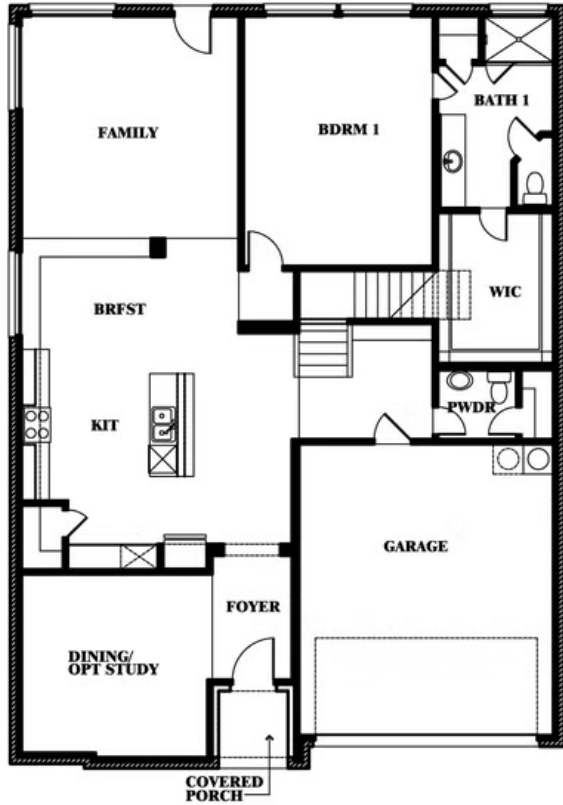

Woodrose

HOMES FROM
\$374,990

ELEMENTS SERIES

GODLEY RANCH ELEMENTS

621 GODLEY RANCH, GODLEY, TX 76044

3,056
SQUARE FEET

4
BEDROOMS

2.5
BATHROOMS

2
CAR GARAGE

ELEVATION A

ELEVATION B

ELEVATION B

ELEVATION BS

ELEVATION BS

ELEVATION C

ELEVATION C

Woodrose

GODLEY RANCH ELEMENTS

621 GODLEY RANCH, GODLEY, TX 76044

Woodrose

This brochure is for general informational purposes and is to be used as a guide only. Changes may be made during the development process and floorplans, dimensions, fixtures, fittings, finishes and specifications are subject to change without notice. Window placement, balcony configuration, wardrobe sizes and living areas may vary slightly within each plan type. EQUAL HOUSING OPPORTUNITY

EQUAL HOUSING OPPORTUNITY

Woodrose

GODLEY RANCH ELEMENTS

621 GODLEY RANCH, GODLEY, TX 76044

Woodrose Opt. Media Room

This brochure is for general informational purposes and is to be used as a guide only. Changes may be made during the development process and floorplans, dimensions, fixtures, fittings, finishes and specifications are subject to change without notice. Window placement, balcony configuration, wardrobe sizes and living areas may vary slightly within each plan type. EQUAL HOUSING OPPORTUNITY