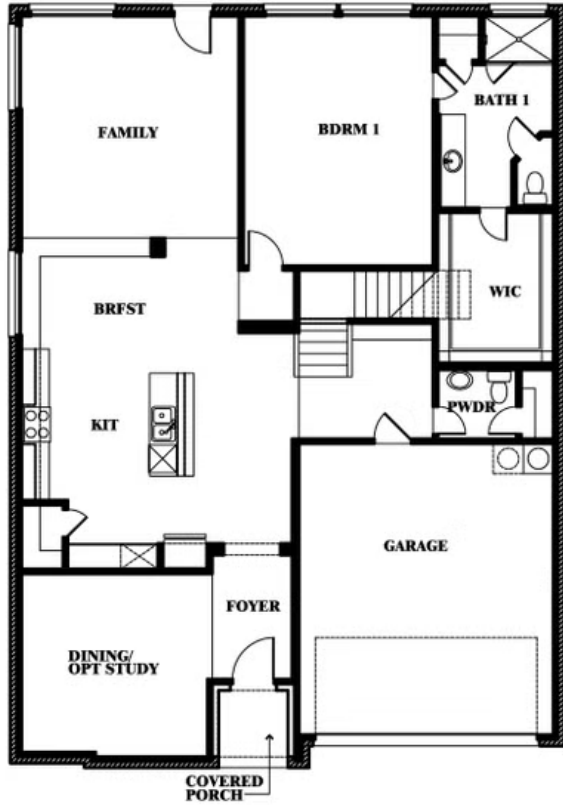

EQUAL HOUSING OPPORTUNITY

Woodrose

GODLEY RANCH ELEMENTS

621 GODLEY RANCH, GODLEY, TX 76044

Woodrose Opt. Media Room

This brochure is for general informational purposes and is to be used as a guide only. Changes may be made during the development process and floorplans, dimensions, fixtures, fittings, finishes and specifications are subject to change without notice. Window placement, balcony configuration, wardrobe sizes and living areas may vary slightly within each plan type. EQUAL HOUSING OPPORTUNITY

EQUAL HOUSING OPPORTUNITY

Woodrose

GODLEY RANCH ELEMENTS

621 GODLEY RANCH, GODLEY, TX 76044

Woodrose Opt. Bed 5 & Bath 3

This brochure is for general informational purposes and is to be used as a guide only. Changes may be made during the development process and floorplans, dimensions, fixtures, fittings, finishes and specifications are subject to change without notice. Window placement, balcony configuration, wardrobe sizes and living areas may vary slightly within each plan type. EQUAL HOUSING OPPORTUNITY

EQUAL HOUSING OPPORTUNITY

Woodrose

GODLEY RANCH ELEMENTS

621 GODLEY RANCH, GODLEY, TX 76044

Woodrose Opt. Bed 6 & Bath 4 Downstairs

This brochure is for general informational purposes and is to be used as a guide only. Changes may be made during the development process and floorplans, dimensions, fixtures, fittings, finishes and specifications are subject to change without notice. Window placement, balcony configuration, wardrobe sizes and living areas may vary slightly within each plan type. EQUAL HOUSING OPPORTUNITY