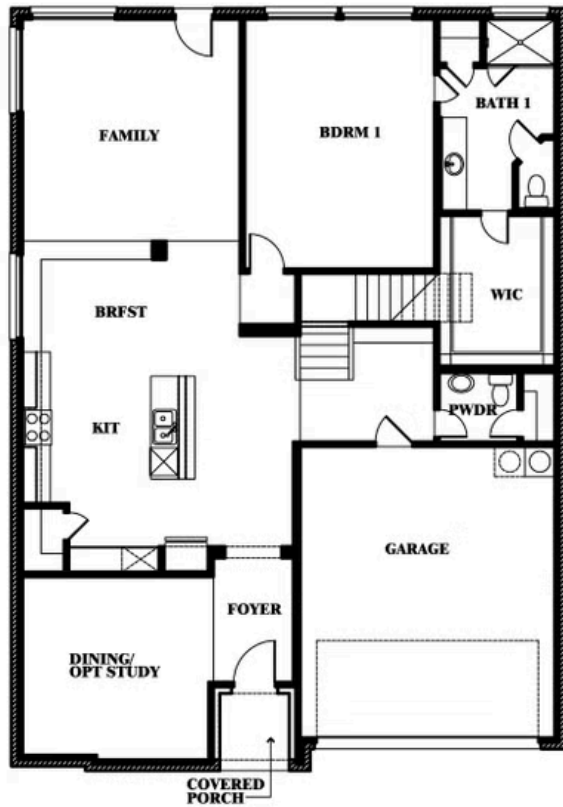

Woodrose

GODLEY RANCH ELEMENTS

621 GODLEY RANCH, GODLEY, TX 76044

Woodrose Opt. Media Room

This brochure is for general informational purposes and is to be used as a guide only. Changes may be made during the development process and floorplans, dimensions, fixtures, fittings, finishes and specifications are subject to change without notice. Window placement, balcony configuration, wardrobe sizes and living areas may vary slightly within each plan type. EQUAL HOUSING OPPORTUNITY

EQUAL HOUSING OPPORTUNITY