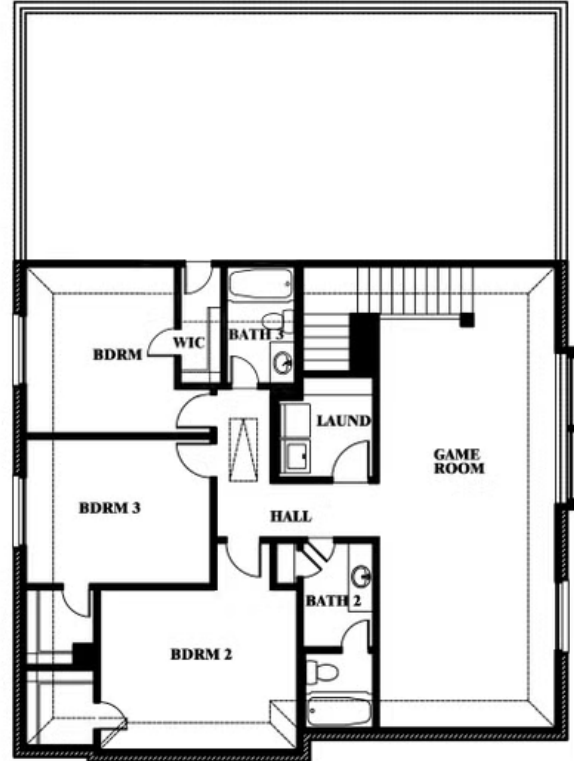

EQUAL HOUSING OPPORTUNITY

Woodrose

GODLEY RANCH ELEMENTS

621 GODLEY RANCH, GODLEY, TX 76044

Woodrose Opt. Bed 5 & Bath 3

This brochure is for general informational purposes and is to be used as a guide only. Changes may be made during the development process and floorplans, dimensions, fixtures, fittings, finishes and specifications are subject to change without notice. Window placement, balcony configuration, wardrobe sizes and living areas may vary slightly within each plan type. EQUAL HOUSING OPPORTUNITY

EQUAL HOUSING OPPORTUNITY

Woodrose

GODLEY RANCH ELEMENTS

621 GODLEY RANCH, GODLEY, TX 76044

Woodrose Opt. Bed 6 & Bath 4 Downstairs

This brochure is for general informational purposes and is to be used as a guide only. Changes may be made during the development process and floorplans, dimensions, fixtures, fittings, finishes and specifications are subject to change without notice. Window placement, balcony configuration, wardrobe sizes and living areas may vary slightly within each plan type. EQUAL HOUSING OPPORTUNITY

EQUAL HOUSING OPPORTUNITY

Woodrose

GODLEY RANCH ELEMENTS

621 GODLEY RANCH, GODLEY, TX 76044

Woodrose Opt. Bath 3 Upstairs

This brochure is for general informational purposes and is to be used as a guide only. Changes may be made during the development process and floorplans, dimensions, fixtures, fittings, finishes and specifications are subject to change without notice. Window placement, balcony configuration, wardrobe sizes and living areas may vary slightly within each plan type. EQUAL HOUSING OPPORTUNITY