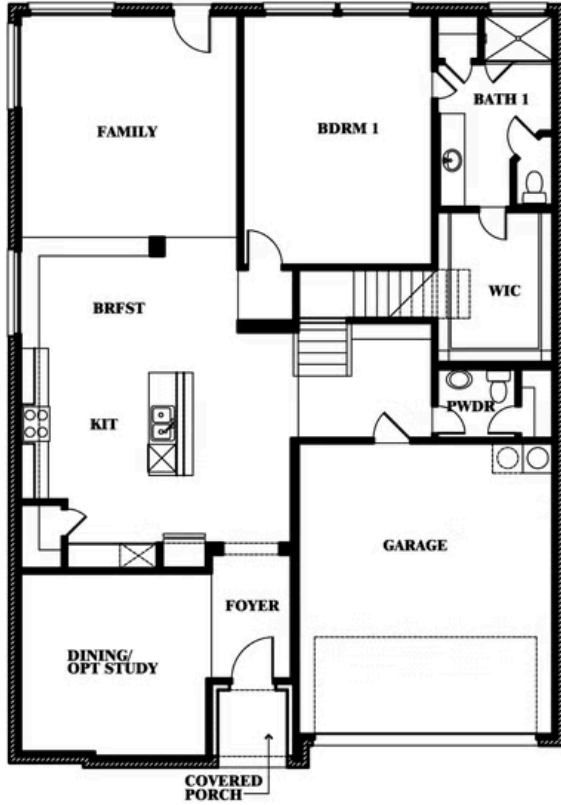

Woodrose

GODLEY RANCH ELEMENTS

621 GODLEY RANCH, GODLEY, TX 76044

Woodrose

This brochure is for general informational purposes and is to be used as a guide only. Changes may be made during the development process and floorplans, dimensions, fixtures, fittings, finishes and specifications are subject to change without notice. Window placement, balcony configuration, wardrobe sizes and living areas may vary slightly within each plan type. EQUAL HOUSING OPPORTUNITY

EQUAL HOUSING OPPORTUNITY