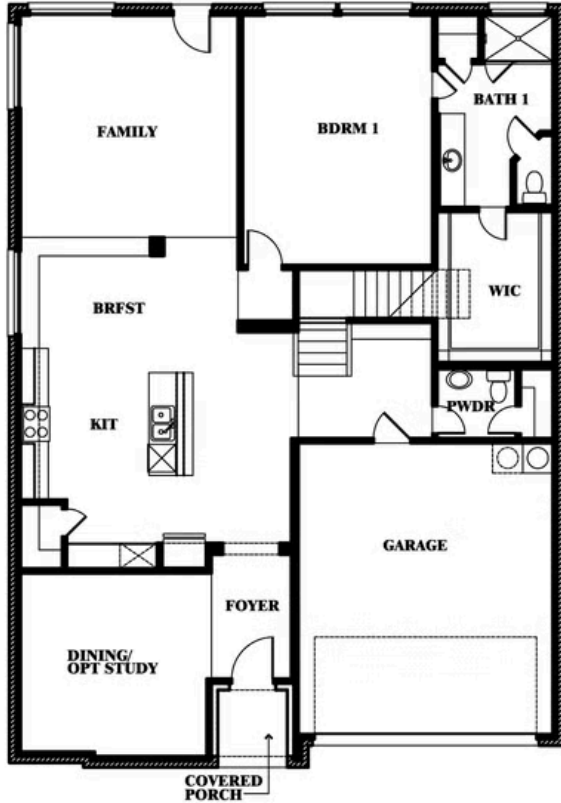

Woodrose

GODLEY RANCH ELEMENTS

621 GODLEY RANCH, GODLEY, TX 76044

Woodrose

This brochure is for general informational purposes and is to be used as a guide only. Changes may be made during the development process and floorplans, dimensions, fixtures, fittings, finishes and specifications are subject to change without notice. Window placement, balcony configuration, wardrobe sizes and living areas may vary slightly within each plan type. EQUAL HOUSING OPPORTUNITY

EQUAL HOUSING OPPORTUNITY