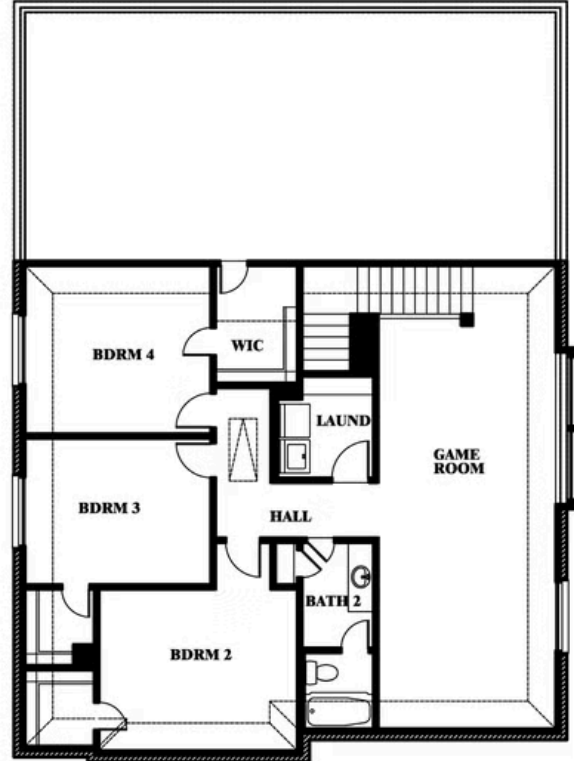

Woodrose

GODLEY RANCH ELEMENTS

621 GODLEY RANCH, GODLEY, TX 76044

Woodrose

This brochure is for general informational purposes and is to be used as a guide only. Changes may be made during the development process and floorplans, dimensions, fixtures, fittings, finishes and specifications are subject to change without notice. Window placement, balcony configuration, wardrobe sizes and living areas may vary slightly within each plan type. EQUAL HOUSING OPPORTUNITY

EQUAL HOUSING OPPORTUNITY