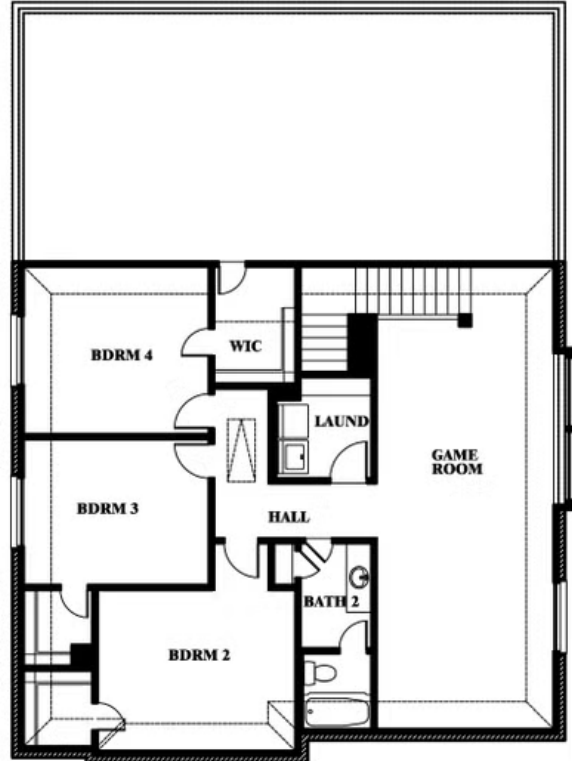

EQUAL HOUSING OPPORTUNITY

Woodrose

GODLEY RANCH ELEMENTS

621 GODLEY RANCH, GODLEY, TX 76044

Woodrose Opt. Bed 5 & Bath 3

This brochure is for general informational purposes and is to be used as a guide only. Changes may be made during the development process and floorplans, dimensions, fixtures, fittings, finishes and specifications are subject to change without notice. Window placement, balcony configuration, wardrobe sizes and living areas may vary slightly within each plan type. EQUAL HOUSING OPPORTUNITY

EQUAL HOUSING OPPORTUNITY

Woodrose

GODLEY RANCH ELEMENTS

621 GODLEY RANCH, GODLEY, TX 76044

Woodrose Opt. Bed 6 & Bath 4 Downstairs

This brochure is for general informational purposes and is to be used as a guide only. Changes may be made during the development process and floorplans, dimensions, fixtures, fittings, finishes and specifications are subject to change without notice. Window placement, balcony configuration, wardrobe sizes and living areas may vary slightly within each plan type. EQUAL HOUSING OPPORTUNITY

EQUAL HOUSING OPPORTUNITY

Woodrose

GODLEY RANCH ELEMENTS

621 GODLEY RANCH, GODLEY, TX 76044

Woodrose Opt. Bath 3 Upstairs

This brochure is for general informational purposes and is to be used as a guide only. Changes may be made during the development process and floorplans, dimensions, fixtures, fittings, finishes and specifications are subject to change without notice. Window placement, balcony configuration, wardrobe sizes and living areas may vary slightly within each plan type. EQUAL HOUSING OPPORTUNITY