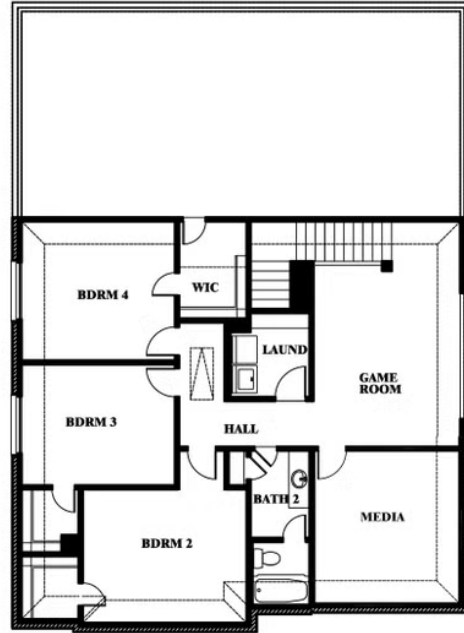

Woodrose

HOMES FROM
\$374,990

ELEMENTS SERIES

GODLEY RANCH ELEMENTS

621 GODLEY RANCH, GODLEY, TX 76044

3,056
SQUARE FEET

4
BEDROOMS

2.5
BATHROOMS

2
CAR GARAGE

ELEVATION A

ELEVATION B

ELEVATION B

ELEVATION BS

ELEVATION BS

ELEVATION C

ELEVATION C

Woodrose

GODLEY RANCH ELEMENTS

621 GODLEY RANCH, GODLEY, TX 76044

Woodrose

This brochure is for general informational purposes and is to be used as a guide only. Changes may be made during the development process and floorplans, dimensions, fixtures, fittings, finishes and specifications are subject to change without notice. Window placement, balcony configuration, wardrobe sizes and living areas may vary slightly within each plan type. EQUAL HOUSING OPPORTUNITY

Woodrose

GODLEY RANCH ELEMENTS

621 GODLEY RANCH, GODLEY, TX 76044

Woodrose Opt. Media Room

This brochure is for general informational purposes and is to be used as a guide only. Changes may be made during the development process and floorplans, dimensions, fixtures, fittings, finishes and specifications are subject to change without notice. Window placement, balcony configuration, wardrobe sizes and living areas may vary slightly within each plan type. EQUAL HOUSING OPPORTUNITY