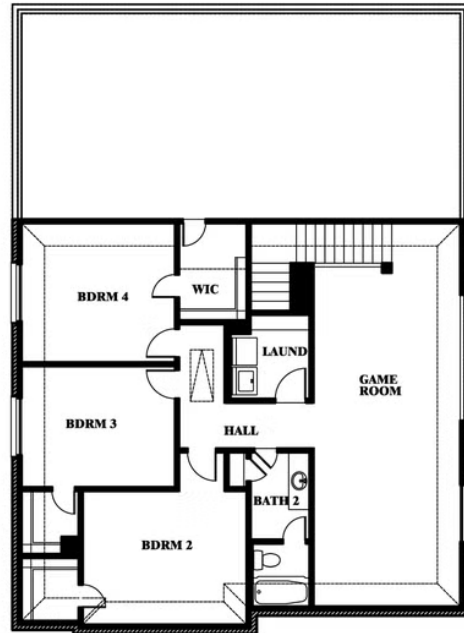

Woodrose

HOMES FROM
\$374,990

ELEMENTS SERIES

GODLEY RANCH ELEMENTS

621 GODLEY RANCH, GODLEY, TX 76044

3,056
SQUARE FEET

4
BEDROOMS

2.5
BATHROOMS

2
CAR GARAGE

ELEVATION A

ELEVATION B

ELEVATION B

ELEVATION BS

ELEVATION BS

ELEVATION C

ELEVATION C

Woodrose

GODLEY RANCH ELEMENTS

621 GODLEY RANCH, GODLEY, TX 76044

Woodrose

This brochure is for general informational purposes and is to be used as a guide only. Changes may be made during the development process and floorplans, dimensions, fixtures, fittings, finishes and specifications are subject to change without notice. Window placement, balcony configuration, wardrobe sizes and living areas may vary slightly within each plan type. EQUAL HOUSING OPPORTUNITY

Woodrose

GODLEY RANCH ELEMENTS

621 GODLEY RANCH, GODLEY, TX 76044

Woodrose Opt. Media Room

This brochure is for general informational purposes and is to be used as a guide only. Changes may be made during the development process and floorplans, dimensions, fixtures, fittings, finishes and specifications are subject to change without notice. Window placement, balcony configuration, wardrobe sizes and living areas may vary slightly within each plan type. EQUAL HOUSING OPPORTUNITY