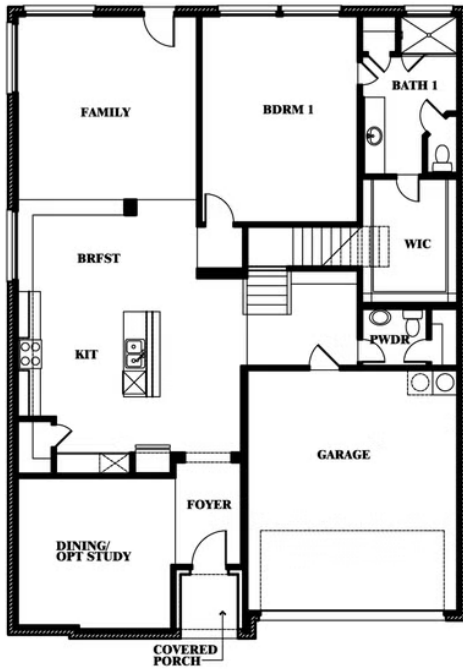

Woodrose

HOMES FROM
\$374,990

ELEMENTS SERIES

GODLEY RANCH ELEMENTS

621 GODLEY RANCH, GODLEY, TX 76044

3,056
SQUARE FEET

4
BEDROOMS

2.5
BATHROOMS

2
CAR GARAGE

ELEVATION A

ELEVATION B

ELEVATION B

ELEVATION BS

ELEVATION BS

ELEVATION C

ELEVATION C

Woodrose

GODLEY RANCH ELEMENTS

621 GODLEY RANCH, GODLEY, TX 76044

Woodrose

This brochure is for general informational purposes and is to be used as a guide only. Changes may be made during the development process and floorplans, dimensions, fixtures, fittings, finishes and specifications are subject to change without notice. Window placement, balcony configuration, wardrobe sizes and living areas may vary slightly within each plan type. EQUAL HOUSING OPPORTUNITY

Woodrose

GODLEY RANCH ELEMENTS

621 GODLEY RANCH, GODLEY, TX 76044

Woodrose Opt. Media Room

This brochure is for general informational purposes and is to be used as a guide only. Changes may be made during the development process and floorplans, dimensions, fixtures, fittings, finishes and specifications are subject to change without notice. Window placement, balcony configuration, wardrobe sizes and living areas may vary slightly within each plan type. EQUAL HOUSING OPPORTUNITY