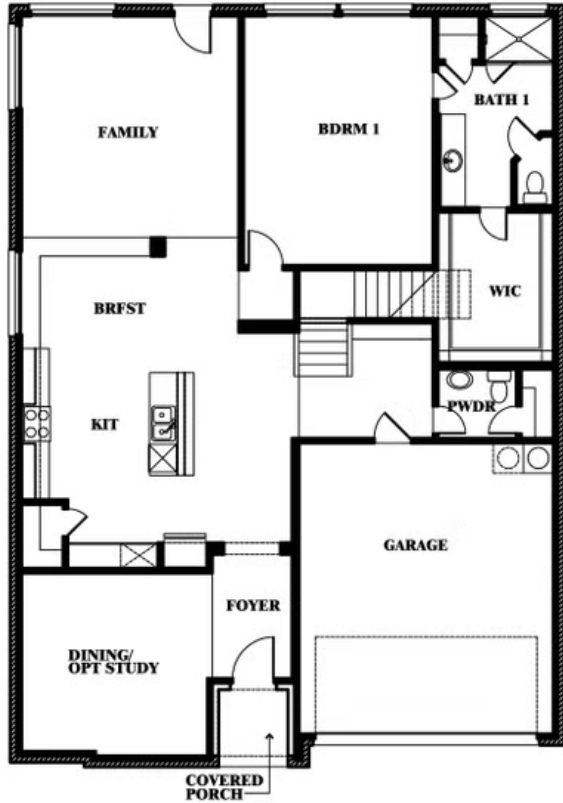

EQUAL HOUSING OPPORTUNITY

Woodrose

GODLEY RANCH ELEMENTS

621 GODLEY RANCH, GODLEY, TX 76044

Woodrose Opt. Bed 5 & Bath 3

This brochure is for general informational purposes and is to be used as a guide only. Changes may be made during the development process and floorplans, dimensions, fixtures, fittings, finishes and specifications are subject to change without notice. Window placement, balcony configuration, wardrobe sizes and living areas may vary slightly within each plan type. EQUAL HOUSING OPPORTUNITY

EQUAL HOUSING OPPORTUNITY

Woodrose

GODLEY RANCH ELEMENTS

621 GODLEY RANCH, GODLEY, TX 76044

Woodrose Opt. Bed 6 & Bath 4 Downstairs

This brochure is for general informational purposes and is to be used as a guide only. Changes may be made during the development process and floorplans, dimensions, fixtures, fittings, finishes and specifications are subject to change without notice. Window placement, balcony configuration, wardrobe sizes and living areas may vary slightly within each plan type. EQUAL HOUSING OPPORTUNITY

EQUAL HOUSING OPPORTUNITY

Woodrose

GODLEY RANCH ELEMENTS

621 GODLEY RANCH, GODLEY, TX 76044

Woodrose Opt. Bath 3 Upstairs

This brochure is for general informational purposes and is to be used as a guide only. Changes may be made during the development process and floorplans, dimensions, fixtures, fittings, finishes and specifications are subject to change without notice. Window placement, balcony configuration, wardrobe sizes and living areas may vary slightly within each plan type. EQUAL HOUSING OPPORTUNITY