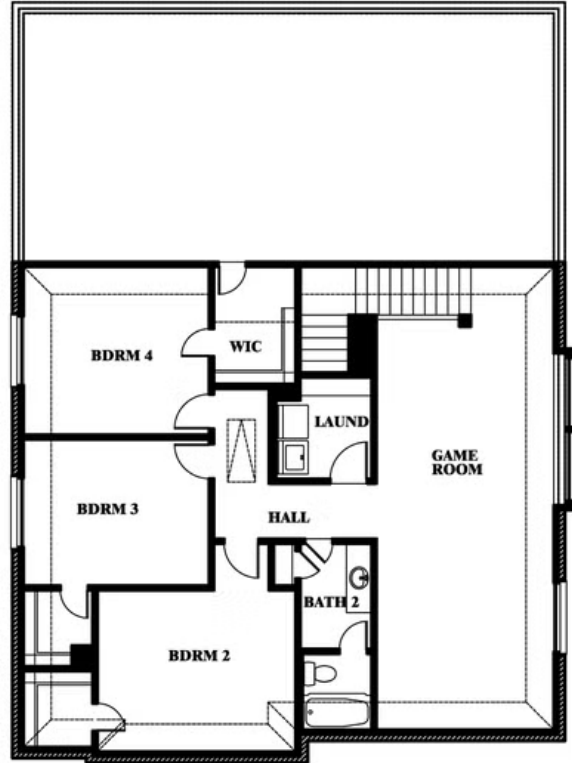

Woodrose

HOMES FROM
\$374,990

ELEMENTS SERIES

GODLEY RANCH ELEMENTS

621 GODLEY RANCH, GODLEY, TX 76044

3,056
SQUARE FEET

4
BEDROOMS

2.5
BATHROOMS

2
CAR GARAGE

ELEVATION A

ELEVATION B

ELEVATION B

ELEVATION BS

ELEVATION BS

ELEVATION C

ELEVATION C

Woodrose

GODLEY RANCH ELEMENTS

621 GODLEY RANCH, GODLEY, TX 76044

Woodrose

This brochure is for general informational purposes and is to be used as a guide only. Changes may be made during the development process and floorplans, dimensions, fixtures, fittings, finishes and specifications are subject to change without notice. Window placement, balcony configuration, wardrobe sizes and living areas may vary slightly within each plan type. EQUAL HOUSING OPPORTUNITY

EQUAL HOUSING OPPORTUNITY

Woodrose

GODLEY RANCH ELEMENTS

621 GODLEY RANCH, GODLEY, TX 76044

Woodrose Opt. Media Room

This brochure is for general informational purposes and is to be used as a guide only. Changes may be made during the development process and floorplans, dimensions, fixtures, fittings, finishes and specifications are subject to change without notice. Window placement, balcony configuration, wardrobe sizes and living areas may vary slightly within each plan type. EQUAL HOUSING OPPORTUNITY