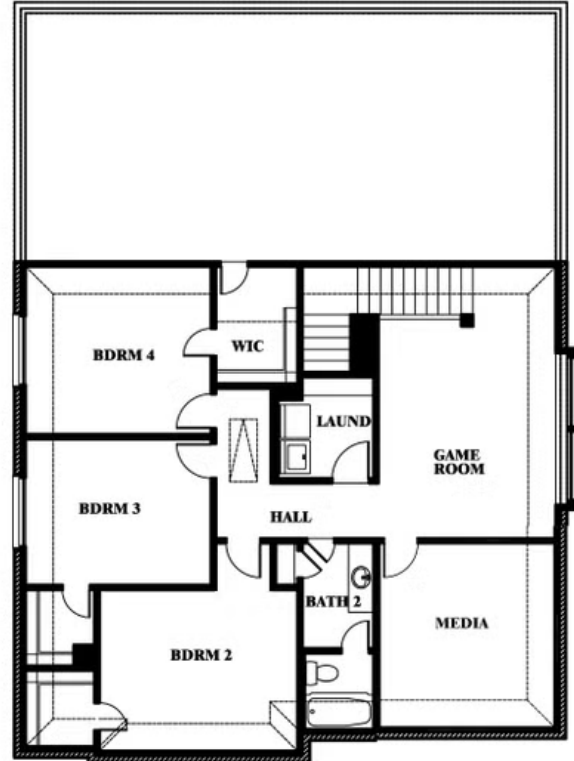

EQUAL HOUSING OPPORTUNITY

Woodrose

GODLEY RANCH ELEMENTS

621 GODLEY RANCH, GODLEY, TX 76044

Woodrose Opt. Media Room

This brochure is for general informational purposes and is to be used as a guide only. Changes may be made during the development process and floorplans, dimensions, fixtures, fittings, finishes and specifications are subject to change without notice. Window placement, balcony configuration, wardrobe sizes and living areas may vary slightly within each plan type. EQUAL HOUSING OPPORTUNITY

EQUAL HOUSING OPPORTUNITY

Woodrose

GODLEY RANCH ELEMENTS

621 GODLEY RANCH, GODLEY, TX 76044

Woodrose Opt. Bed 5 & Bath 3

This brochure is for general informational purposes and is to be used as a guide only. Changes may be made during the development process and floorplans, dimensions, fixtures, fittings, finishes and specifications are subject to change without notice. Window placement, balcony configuration, wardrobe sizes and living areas may vary slightly within each plan type. EQUAL HOUSING OPPORTUNITY

EQUAL HOUSING OPPORTUNITY

Woodrose

GODLEY RANCH ELEMENTS

621 GODLEY RANCH, GODLEY, TX 76044

Woodrose Opt. Bed 6 & Bath 4 Downstairs

This brochure is for general informational purposes and is to be used as a guide only. Changes may be made during the development process and floorplans, dimensions, fixtures, fittings, finishes and specifications are subject to change without notice. Window placement, balcony configuration, wardrobe sizes and living areas may vary slightly within each plan type. EQUAL HOUSING OPPORTUNITY