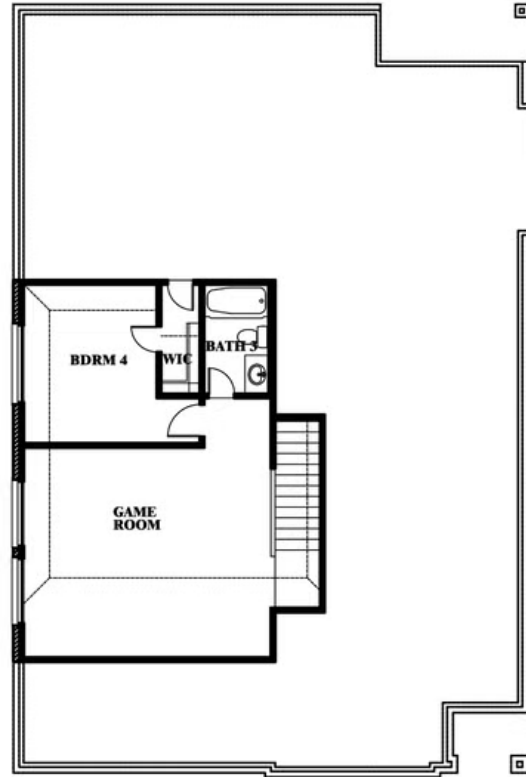

Willow II

HOMES FROM
\$349,990

ELEMENTS SERIES

GODLEY RANCH ELEMENTS

621 GODLEY RANCH, GODLEY, TX 76044

2,483
SQUARE FEET

4
BEDROOMS

3.0
BATHROOMS

Willow II

GODLEY RANCH ELEMENTS

621 GODLEY RANCH, GODLEY, TX 76044

Willow II

SECOND FLOOR PLAN

This brochure is for general informational purposes and is to be used as a guide only. Changes may be made during the development process and floorplans, dimensions, fixtures, fittings, finishes and specifications are subject to change without notice. Window placement, balcony configuration, wardrobe sizes and living areas may vary slightly within each plan type. EQUAL HOUSING OPPORTUNITY