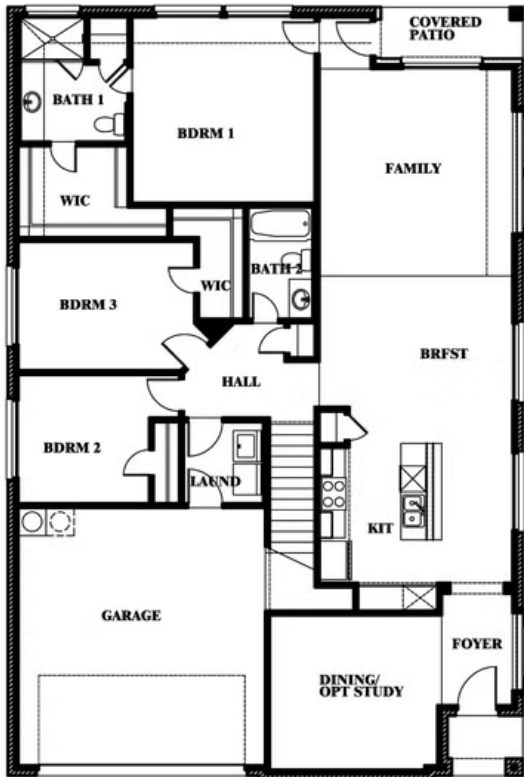

Willow II

HOMES FROM
\$349,990

ELEMENTS SERIES

GODLEY RANCH ELEMENTS

621 GODLEY RANCH, GODLEY, TX 76044

2,483
SQUARE FEET

4
BEDROOMS

3.0
BATHROOMS

Willow II

GODLEY RANCH ELEMENTS

621 GODLEY RANCH, GODLEY, TX 76044

Willow II

SECOND FLOOR PLAN

This brochure is for general informational purposes and is to be used as a guide only. Changes may be made during the development process and floorplans, dimensions, fixtures, fittings, finishes and specifications are subject to change without notice. Window placement, balcony configuration, wardrobe sizes and living areas may vary slightly within each plan type. EQUAL HOUSING OPPORTUNITY