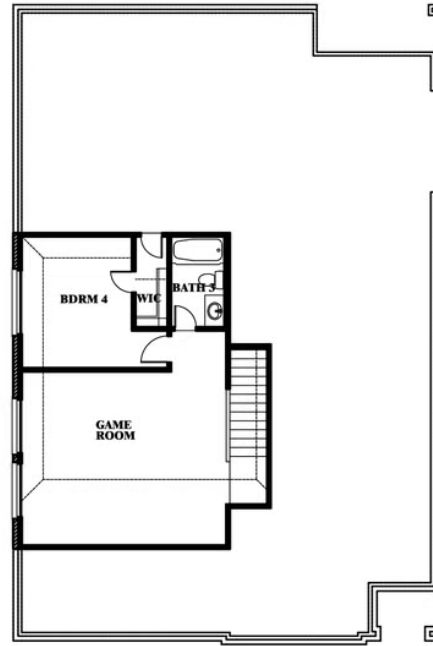

Willow II

ELEMENTS SERIES

GODLEY RANCH ELEMENTS

621 GODLEY RANCH, GODLEY, TX 76044

HOMES FROM

\$349,990

2,483
SQUARE FEET

4
BEDROOMS

3.0
BATHROOMS

2
CAR GARAGE

Willow II

GODLEY RANCH ELEMENTS

621 GODLEY RANCH, GODLEY, TX 76044

Willow II

SECOND FLOOR PLAN

This brochure is for general informational purposes and is to be used as a guide only. Changes may be made during the development process and floorplans, dimensions, fixtures, fittings, finishes and specifications are subject to change without notice. Window placement, balcony configuration, wardrobe sizes and living areas may vary slightly within each plan type. EQUAL HOUSING OPPORTUNITY