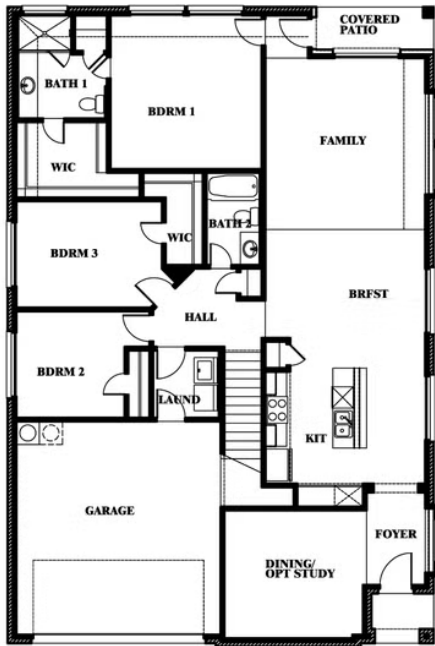

Willow II

ELEMENTS SERIES

GODLEY RANCH ELEMENTS

621 GODLEY RANCH, GODLEY, TX 76044

HOMES FROM

\$349,990

2,483
SQUARE FEET

4
BEDROOMS

3.0
BATHROOMS

2
CAR GARAGE

Willow II

GODLEY RANCH ELEMENTS

621 GODLEY RANCH, GODLEY, TX 76044

Willow II

SECOND FLOOR PLAN

This brochure is for general informational purposes and is to be used as a guide only. Changes may be made during the development process and floorplans, dimensions, fixtures, fittings, finishes and specifications are subject to change without notice. Window placement, balcony configuration, wardrobe sizes and living areas may vary slightly within each plan type. EQUAL HOUSING OPPORTUNITY