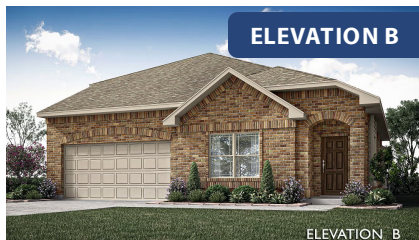

Willow II

ELEMENTS SERIES

GODLEY RANCH ELEMENTS

621 GODLEY RANCH, GODLEY, TX 76044

HOMES FROM

\$349,990

2,483
SQUARE FEET

4
BEDROOMS

3.0
BATHROOMS

2
CAR GARAGE

Willow II

GODLEY RANCH ELEMENTS

621 GODLEY RANCH, GODLEY, TX 76044

Willow II

SECOND FLOOR PLAN

This brochure is for general informational purposes and is to be used as a guide only. Changes may be made during the development process and floorplans, dimensions, fixtures, fittings, finishes and specifications are subject to change without notice. Window placement, balcony configuration, wardrobe sizes and living areas may vary slightly within each plan type. EQUAL HOUSING OPPORTUNITY