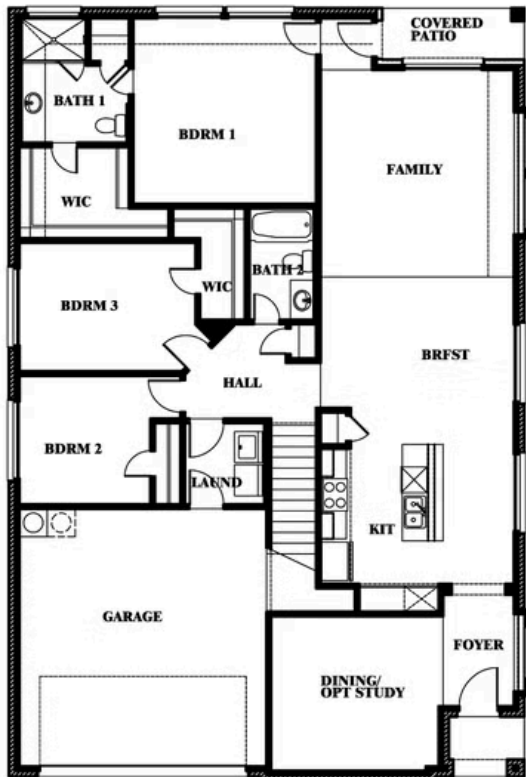

Willow II

HOMES FROM
\$349,990

ELEMENTS SERIES

GODLEY RANCH ELEMENTS

621 GODLEY RANCH, GODLEY, TX 76044

2,483
SQUARE FEET

4
BEDROOMS

3.0
BATHROOMS

Willow II

GODLEY RANCH ELEMENTS

621 GODLEY RANCH, GODLEY, TX 76044

Willow II

SECOND FLOOR PLAN

This brochure is for general informational purposes and is to be used as a guide only. Changes may be made during the development process and floorplans, dimensions, fixtures, fittings, finishes and specifications are subject to change without notice. Window placement, balcony configuration, wardrobe sizes and living areas may vary slightly within each plan type. EQUAL HOUSING OPPORTUNITY