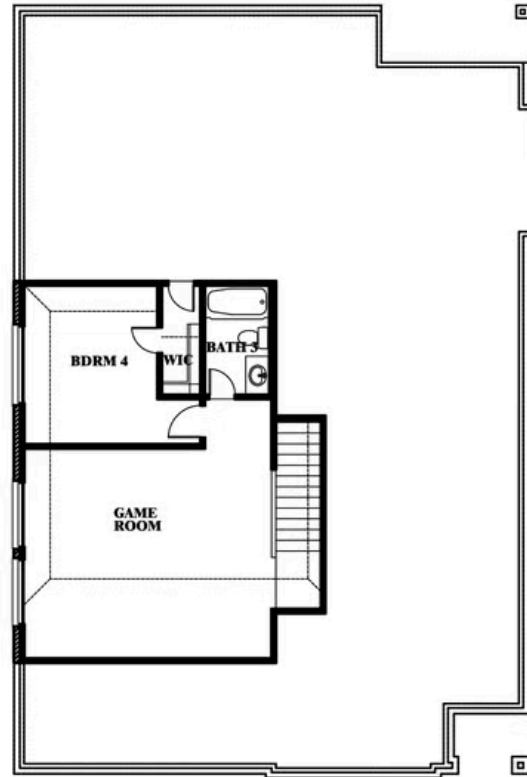

Willow II

HOMES FROM
\$349,990

ELEMENTS SERIES

GODLEY RANCH ELEMENTS

621 GODLEY RANCH, GODLEY, TX 76044

2,483
SQUARE FEET

4
BEDROOMS

3.0
BATHROOMS

Willow II

GODLEY RANCH ELEMENTS

621 GODLEY RANCH, GODLEY, TX 76044

Willow II

SECOND FLOOR PLAN

This brochure is for general informational purposes and is to be used as a guide only. Changes may be made during the development process and floorplans, dimensions, fixtures, fittings, finishes and specifications are subject to change without notice. Window placement, balcony configuration, wardrobe sizes and living areas may vary slightly within each plan type. EQUAL HOUSING OPPORTUNITY