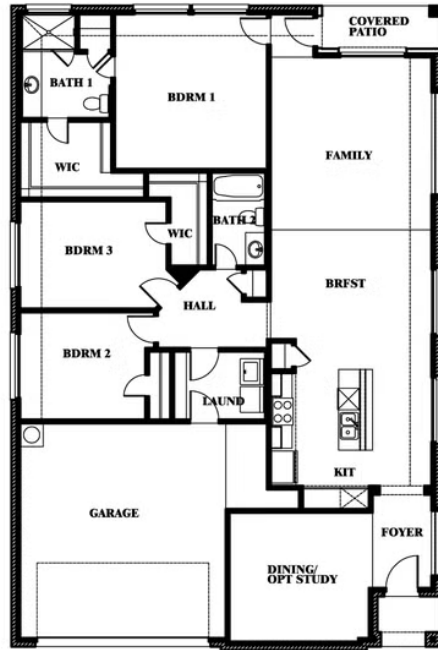

Willow

GODLEY RANCH ELEMENTS

621 GODLEY RANCH, GODLEY, TX 76044

Willow