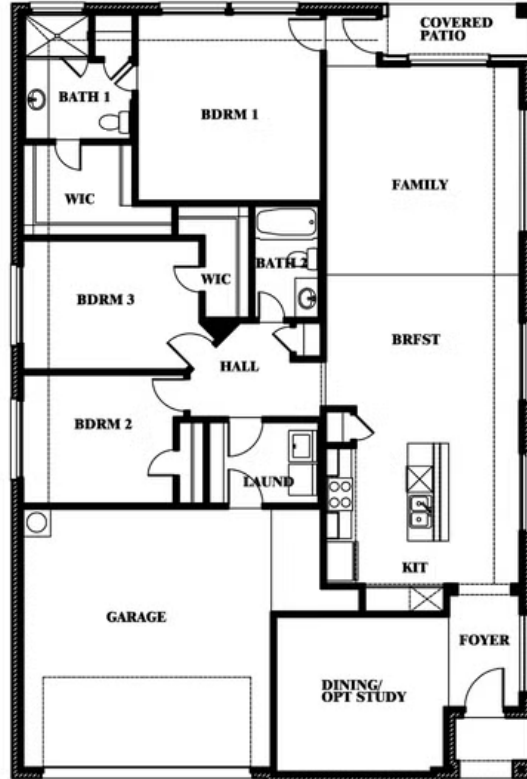

Willow

GODLEY RANCH ELEMENTS

621 GODLEY RANCH, GODLEY, TX 76044

Willow

This brochure is for general informational purposes and is to be used as a guide only. Changes may be made during the development process and floorplans, dimensions, fixtures, fittings, finishes and specifications are subject to change without notice. Window placement, balcony configuration, wardrobe sizes and living areas may vary slightly within each plan type. EQUAL HOUSING OPPORTUNITY

Document generated Nov 21, 2024. Prices, plans, square footage, features and materials are subject to change at any time without notice and vary among communities. Listed prices are for informational purposes only, are not binding, and do not create any contractual obligation(s). The price of any home is dependent on numerous factors, all of which are unique to a specific home, and is not guaranteed until specified in a binding contract. Pricing of elevations and additional optional beds/baths vary per plan. Some plans require a premium homesite. Please ask the Community Manager for details. Renderings of homes are artist concepts and may not reflect exact colors and materials.