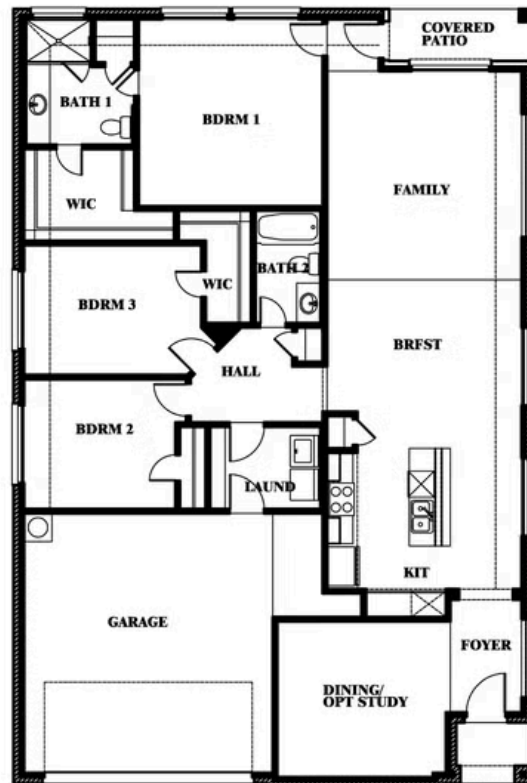

Willow

HOMES FROM
\$309,990

ELEMENTS SERIES

GODLEY RANCH ELEMENTS

621 GODLEY RANCH, GODLEY, TX 76044

1,845
SQUARE FEET

3
BEDROOMS

2.0
BATHROOMS

2
CAR GARAGE

ELEVATION C

ELEVATION A

ELEVATION A

ELEVATION B

ELEVATION B

ELEVATION BS

ELEVATION BS

Willow

GODLEY RANCH ELEMENTS

621 GODLEY RANCH, GODLEY, TX 76044

Willow

This brochure is for general informational purposes and is to be used as a guide only. Changes may be made during the development process and floorplans, dimensions, fixtures, fittings, finishes and specifications are subject to change without notice. Window placement, balcony configuration, wardrobe sizes and living areas may vary slightly within each plan type. EQUAL HOUSING OPPORTUNITY