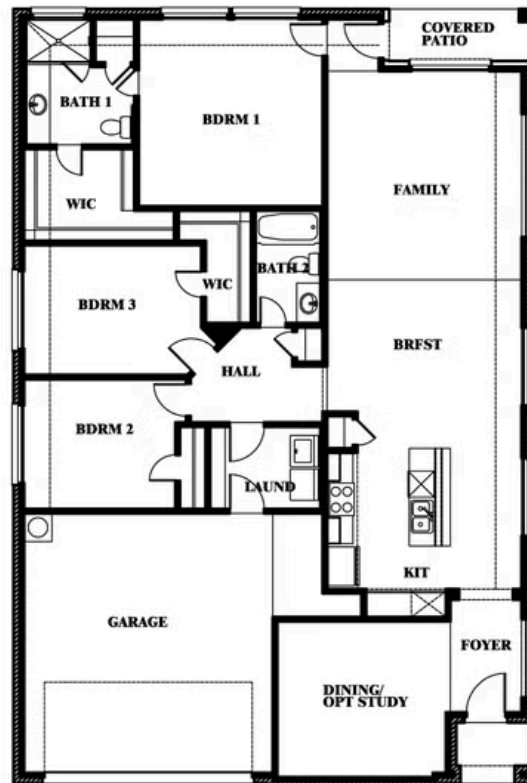

Willow

HOMES FROM
\$309,990

ELEMENTS SERIES

GODLEY RANCH ELEMENTS

621 GODLEY RANCH, GODLEY, TX 76044

1,845
SQUARE FEET

3
BEDROOMS

2.0
BATHROOMS

2
CAR GARAGE

Willow

GODLEY RANCH ELEMENTS

621 GODLEY RANCH, GODLEY, TX 76044

Willow

This brochure is for general informational purposes and is to be used as a guide only. Changes may be made during the development process and floorplans, dimensions, fixtures, fittings, finishes and specifications are subject to change without notice. Window placement, balcony configuration, wardrobe sizes and living areas may vary slightly within each plan type. EQUAL HOUSING OPPORTUNITY