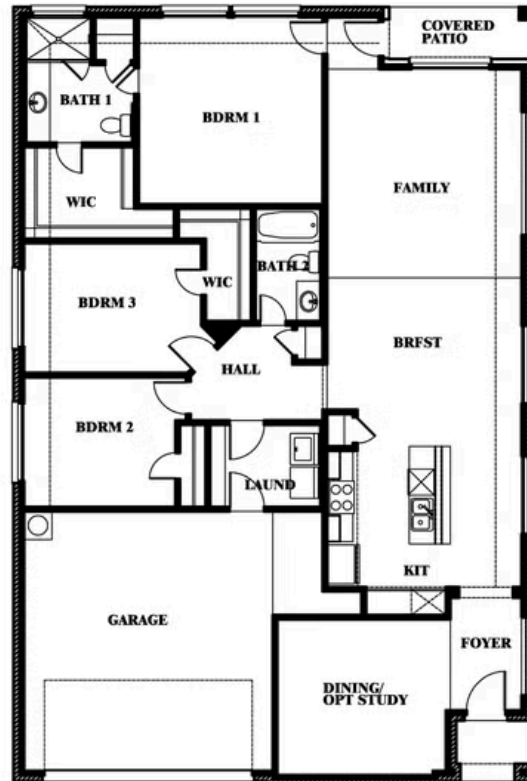

Willow

HOMES FROM
\$309,990

ELEMENTS SERIES

GODLEY RANCH ELEMENTS

621 GODLEY RANCH, GODLEY, TX 76044

1,845
SQUARE FEET

3
BEDROOMS

2.0
BATHROOMS

2
CAR GARAGE

Willow

GODLEY RANCH ELEMENTS

621 GODLEY RANCH, GODLEY, TX 76044

Willow

This brochure is for general informational purposes and is to be used as a guide only. Changes may be made during the development process and floorplans, dimensions, fixtures, fittings, finishes and specifications are subject to change without notice. Window placement, balcony configuration, wardrobe sizes and living areas may vary slightly within each plan type. EQUAL HOUSING OPPORTUNITY