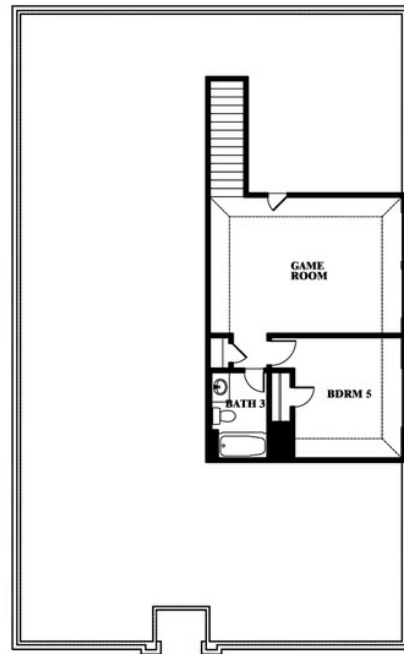

Redbud II

GODLEY RANCH ELEMENTS

621 GODLEY RANCH, GODLEY, TX 76044

Redbud II