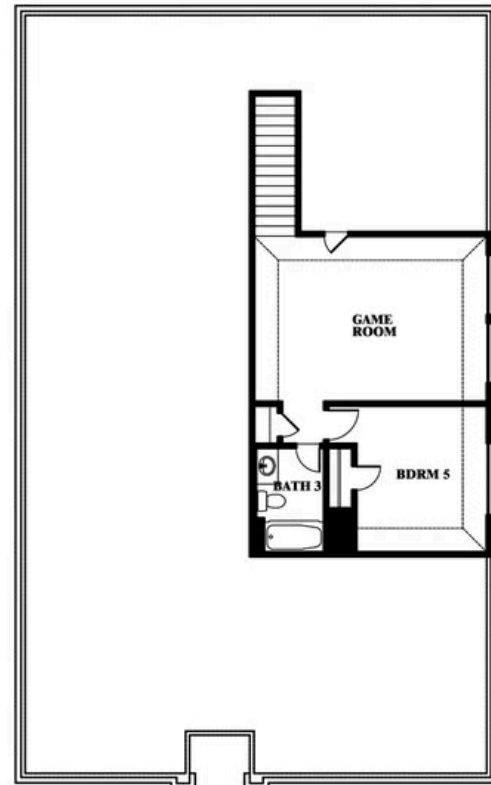

Redbud II

HOMES FROM
\$363,990

ELEMENTS SERIES

GODLEY RANCH ELEMENTS

621 GODLEY RANCH, GODLEY, TX 76044

2,681
SQUARE FEET

4
BEDROOMS

3.0
BATHROOMS

2
CAR GARAGE

ELEVATION A

ELEVATION B

ELEVATION B

ELEVATION BS

ELEVATION BS

ELEVATION C

ELEVATION C

Redbud II

GODLEY RANCH ELEMENTS

621 GODLEY RANCH, GODLEY, TX 76044

Redbud II

This brochure is for general informational purposes and is to be used as a guide only. Changes may be made during the development process and floorplans, dimensions, fixtures, fittings, finishes and specifications are subject to change without notice. Window placement, balcony configuration, wardrobe sizes and living areas may vary slightly within each plan type. EQUAL HOUSING OPPORTUNITY