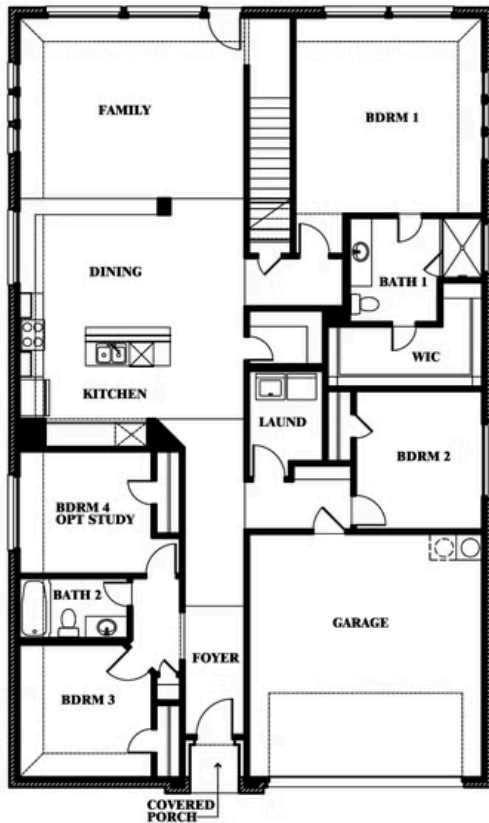

Redbud II

HOMES FROM
\$363,990

ELEMENTS SERIES

GODLEY RANCH ELEMENTS

621 GODLEY RANCH, GODLEY, TX 76044

2,681
SQUARE FEET

5
BEDROOMS

3.0
BATHROOMS

2
CAR GARAGE

ELEVATION A

ELEVATION B

ELEVATION B

ELEVATION BS

ELEVATION BS

ELEVATION C

ELEVATION C

Redbud II

GODLEY RANCH ELEMENTS

621 GODLEY RANCH, GODLEY, TX 76044

Redbud II

This brochure is for general informational purposes and is to be used as a guide only. Changes may be made during the development process and floorplans, dimensions, fixtures, fittings, finishes and specifications are subject to change without notice. Window placement, balcony configuration, wardrobe sizes and living areas may vary slightly within each plan type. EQUAL HOUSING OPPORTUNITY