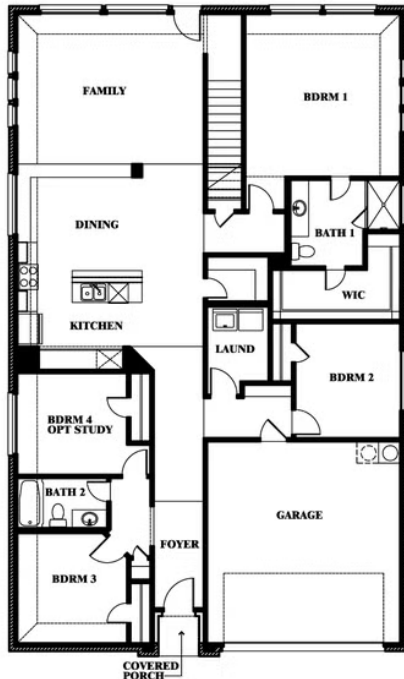

Redbud II

GODLEY RANCH ELEMENTS

621 GODLEY RANCH, GODLEY, TX 76044

Redbud II