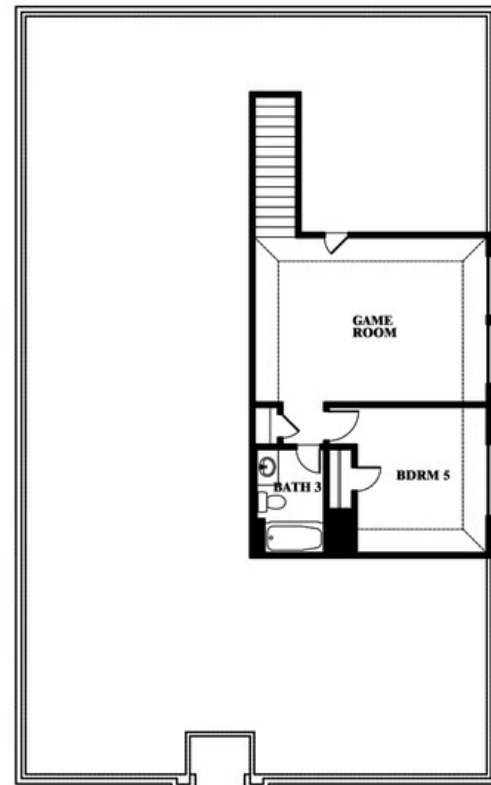

Redbud II

GODLEY RANCH ELEMENTS

621 GODLEY RANCH, GODLEY, TX 76044

Redbud II

This brochure is for general informational purposes and is to be used as a guide only. Changes may be made during the development process and floorplans, dimensions, fixtures, fittings, finishes and specifications are subject to change without notice. Window placement, balcony configuration, wardrobe sizes and living areas may vary slightly within each plan type. EQUAL HOUSING OPPORTUNITY