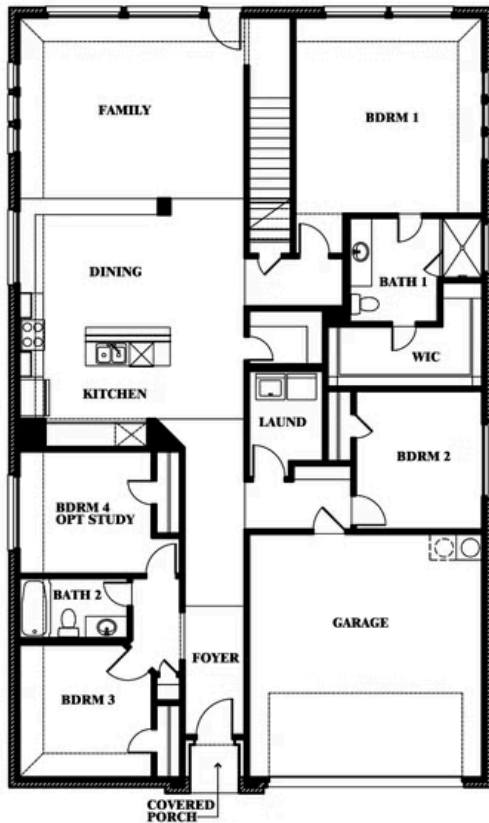

Redbud II

HOMES FROM
\$363,990

ELEMENTS SERIES

GODLEY RANCH ELEMENTS

621 GODLEY RANCH, GODLEY, TX 76044

2,681
SQUARE FEET

4
BEDROOMS

3.0
BATHROOMS

2
CAR GARAGE

ELEVATION A

ELEVATION B

ELEVATION B

ELEVATION BS

ELEVATION BS

ELEVATION C

ELEVATION C

Redbud II

GODLEY RANCH ELEMENTS

621 GODLEY RANCH, GODLEY, TX 76044

Redbud II

This brochure is for general informational purposes and is to be used as a guide only. Changes may be made during the development process and floorplans, dimensions, fixtures, fittings, finishes and specifications are subject to change without notice. Window placement, balcony configuration, wardrobe sizes and living areas may vary slightly within each plan type. EQUAL HOUSING OPPORTUNITY