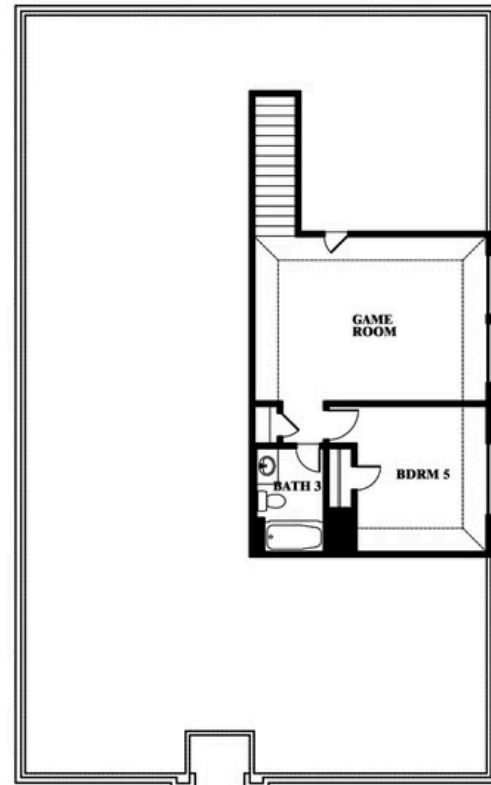

Redbud II

HOMES FROM
\$363,990

ELEMENTS SERIES

GODLEY RANCH ELEMENTS

621 GODLEY RANCH, GODLEY, TX 76044

2,681
SQUARE FEET

5
BEDROOMS

3.0
BATHROOMS

2
CAR GARAGE

ELEVATION A

ELEVATION B

ELEVATION B

ELEVATION BS

ELEVATION BS

ELEVATION C

ELEVATION C

Redbud II

GODLEY RANCH ELEMENTS

621 GODLEY RANCH, GODLEY, TX 76044

Redbud II

This brochure is for general informational purposes and is to be used as a guide only. Changes may be made during the development process and floorplans, dimensions, fixtures, fittings, finishes and specifications are subject to change without notice. Window placement, balcony configuration, wardrobe sizes and living areas may vary slightly within each plan type. EQUAL HOUSING OPPORTUNITY