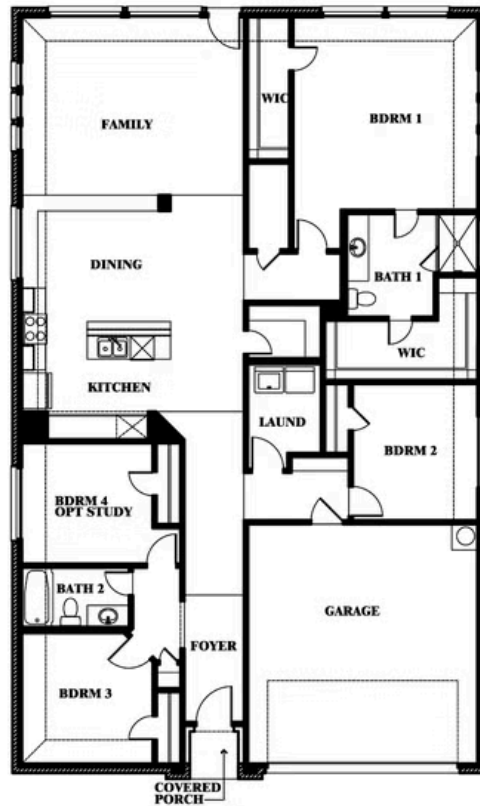

Redbud

GODLEY RANCH ELEMENTS

621 GODLEY RANCH, GODLEY, TX 76044

Redbud

This brochure is for general informational purposes and is to be used as a guide only. Changes may be made during the development process and floorplans, dimensions, fixtures, fittings, finishes and specifications are subject to change without notice. Window placement, balcony configuration, wardrobe sizes and living areas may vary slightly within each plan type. EQUAL HOUSING OPPORTUNITY