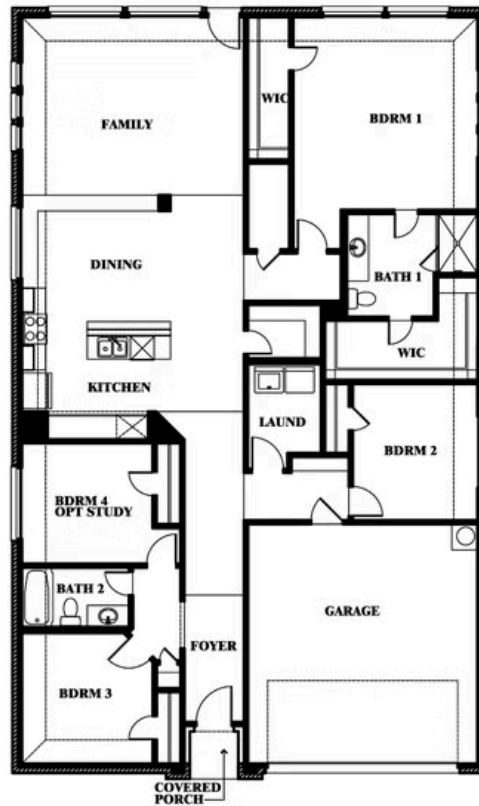

Redbud

GODLEY RANCH ELEMENTS

621 GODLEY RANCH, GODLEY, TX 76044

Redbud

This brochure is for general informational purposes and is to be used as a guide only. Changes may be made during the development process and floorplans, dimensions, fixtures, fittings, finishes and specifications are subject to change without notice. Window placement, balcony configuration, wardrobe sizes and living areas may vary slightly within each plan type. EQUAL HOUSING OPPORTUNITY