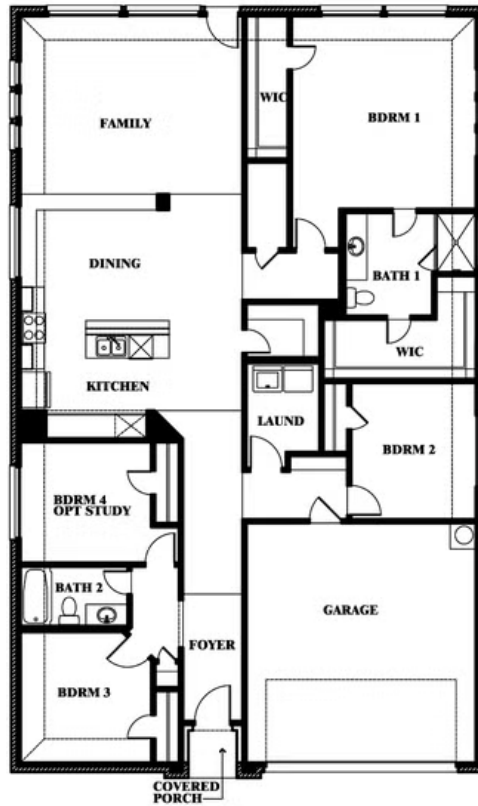

Redbud

ELEMENTS SERIES

GODLEY RANCH ELEMENTS

621 GODLEY RANCH, GODLEY, TX 76044

HOMES FROM

\$324,990

2,132
SQUARE FEET

4
BEDROOMS

2.0
BATHROOMS

2
CAR GARAGE

ELEVATION C

ELEVATION A

ELEVATION A

ELEVATION B

ELEVATION B

ELEVATION BS

ELEVATION BS

Redbud

GODLEY RANCH ELEMENTS

621 GODLEY RANCH, GODLEY, TX 76044

Redbud

This brochure is for general informational purposes and is to be used as a guide only. Changes may be made during the development process and floorplans, dimensions, fixtures, fittings, finishes and specifications are subject to change without notice. Window placement, balcony configuration, wardrobe sizes and living areas may vary slightly within each plan type. EQUAL HOUSING OPPORTUNITY