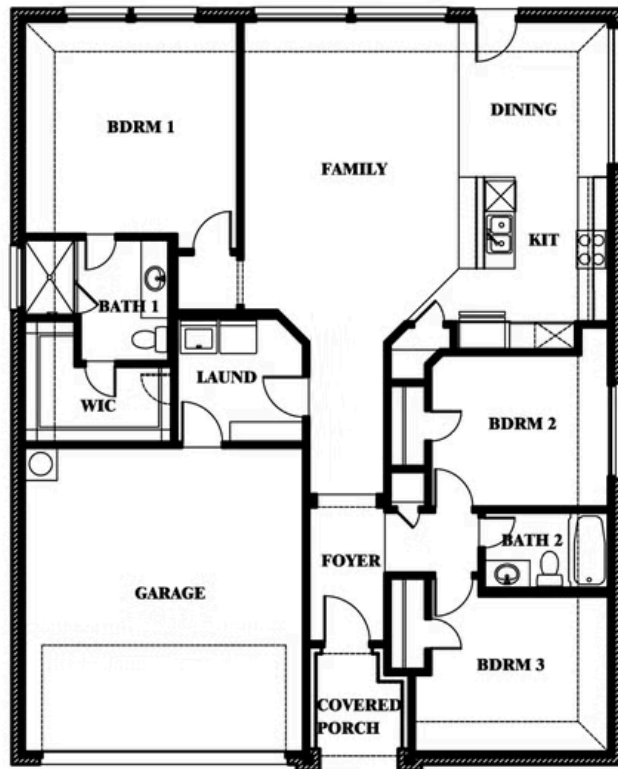

Laurel

HOMES FROM
\$294,990

ELEMENTS SERIES

GODLEY RANCH ELEMENTS

621 GODLEY RANCH, GODLEY, TX 76044

1,531
SQUARE FEET

3
BEDROOMS

2.0
BATHROOMS

2
CAR GARAGE

ELEVATION B

ELEVATION A

ELEVATION A

ELEVATION BS

ELEVATION BS

ELEVATION C

ELEVATION C

Laurel

GODLEY RANCH ELEMENTS

621 GODLEY RANCH, GODLEY, TX 76044

Laurel

This brochure is for general informational purposes and is to be used as a guide only. Changes may be made during the development process and floorplans, dimensions, fixtures, fittings, finishes and specifications are subject to change without notice. Window placement, balcony configuration, wardrobe sizes and living areas may vary slightly within each plan type. EQUAL HOUSING OPPORTUNITY