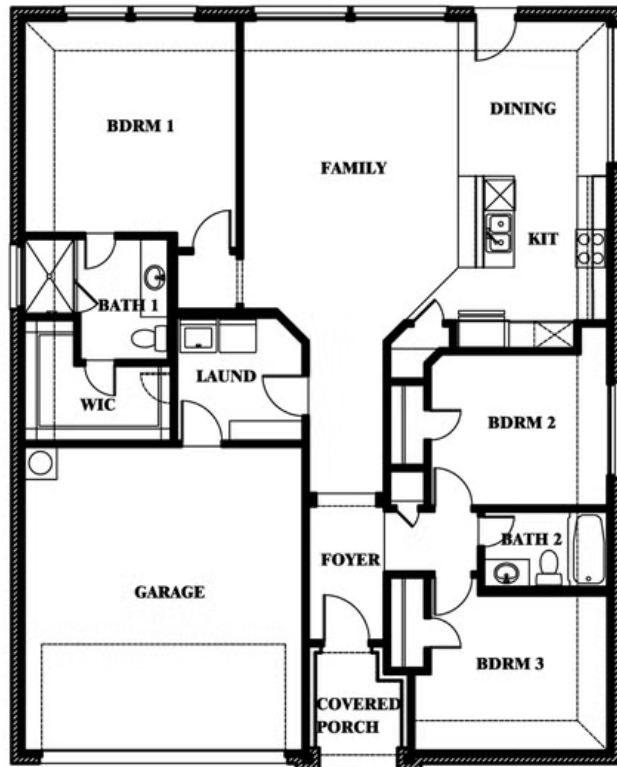

Laurel

HOMES FROM
\$294,990

ELEMENTS SERIES

GODLEY RANCH ELEMENTS

621 GODLEY RANCH, GODLEY, TX 76044

1,531
SQUARE FEET

3
BEDROOMS

2.0
BATHROOMS

2
CAR GARAGE

Laurel

GODLEY RANCH ELEMENTS

621 GODLEY RANCH, GODLEY, TX 76044

Laurel

This brochure is for general informational purposes and is to be used as a guide only. Changes may be made during the development process and floorplans, dimensions, fixtures, fittings, finishes and specifications are subject to change without notice. Window placement, balcony configuration, wardrobe sizes and living areas may vary slightly within each plan type. EQUAL HOUSING OPPORTUNITY