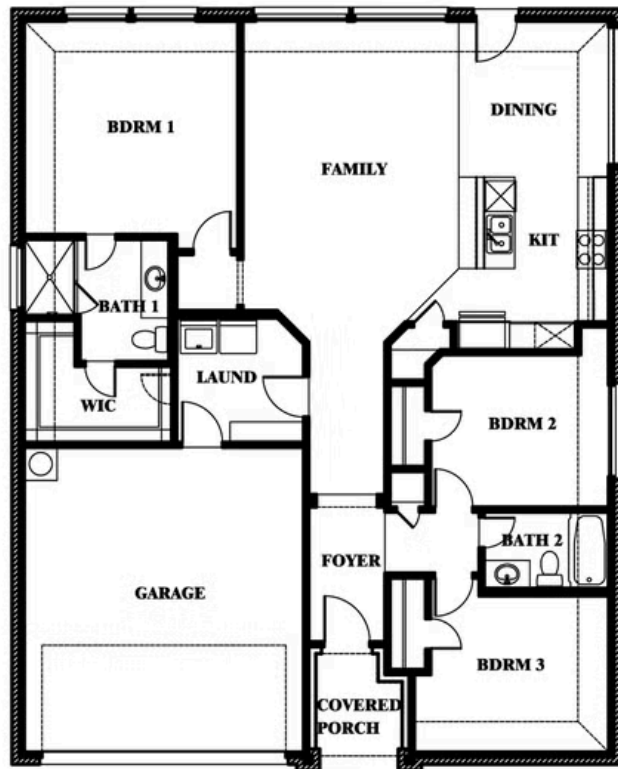

Laurel

GODLEY RANCH ELEMENTS

621 GODLEY RANCH, GODLEY, TX 76044

Laurel

This brochure is for general informational purposes and is to be used as a guide only. Changes may be made during the development process and floorplans, dimensions, fixtures, fittings, finishes and specifications are subject to change without notice. Window placement, balcony configuration, wardrobe sizes and living areas may vary slightly within each plan type. EQUAL HOUSING OPPORTUNITY