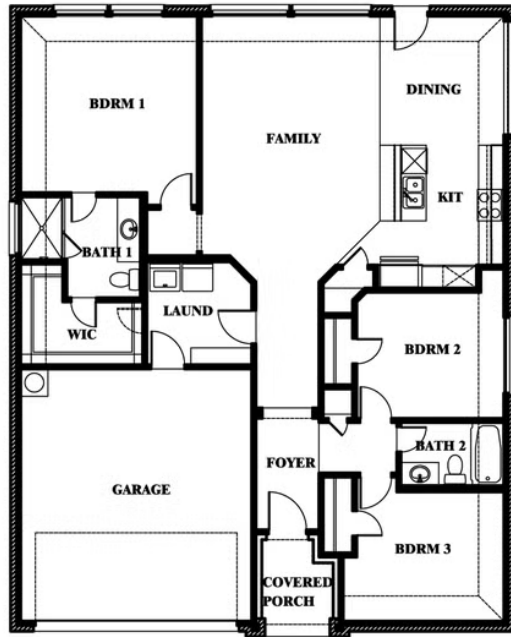

Laurel

GODLEY RANCH ELEMENTS

621 GODLEY RANCH, GODLEY, TX 76044

Laurel