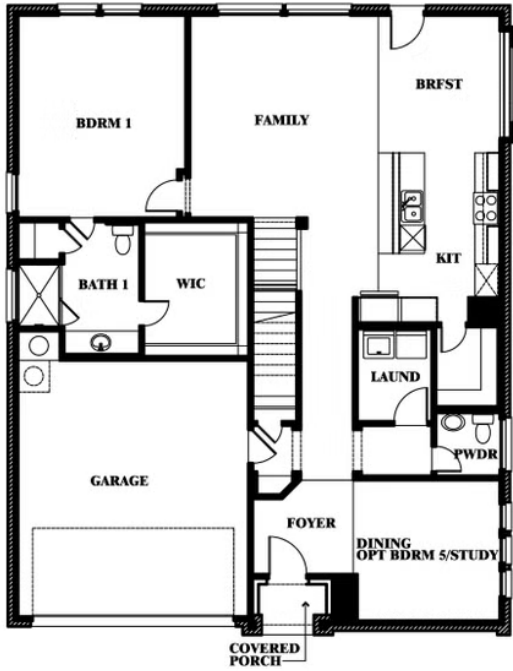

Gardenia

GODLEY RANCH ELEMENTS

621 GODLEY RANCH, GODLEY, TX 76044

Gardenia Opt. Bath 4 at Bed 4