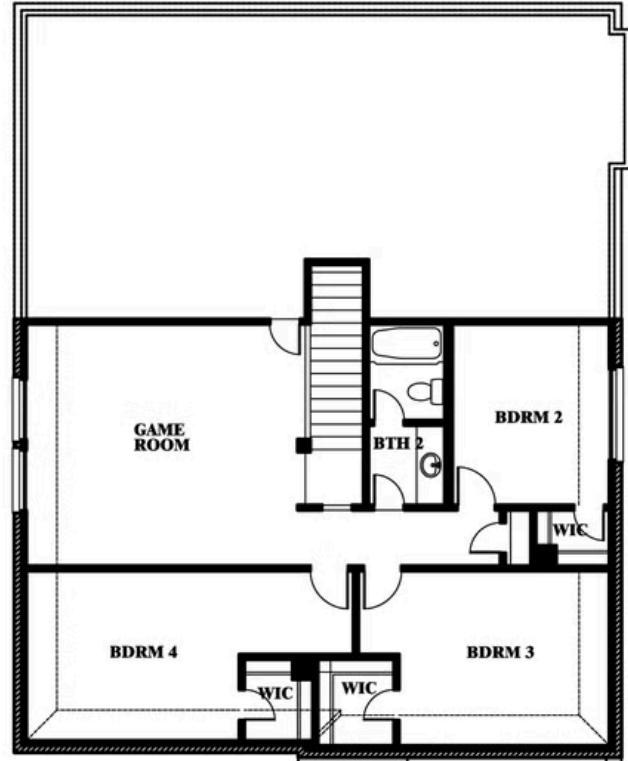

Gardenia

HOMES FROM
\$354,990

ELEMENTS SERIES

GODLEY RANCH ELEMENTS

621 GODLEY RANCH, GODLEY, TX 76044

2,638
SQUARE FEET

4
BEDROOMS

2.5
BATHROOMS

2
CAR GARAGE

ELEVATION BS

ELEVATION A

ELEVATION A

ELEVATION B

ELEVATION B

ELEVATION C

ELEVATION C

Gardenia

GODLEY RANCH ELEMENTS

621 GODLEY RANCH, GODLEY, TX 76044

Gardenia

This brochure is for general informational purposes and is to be used as a guide only. Changes may be made during the development process and floorplans, dimensions, fixtures, fittings, finishes and specifications are subject to change without notice. Window placement, balcony configuration, wardrobe sizes and living areas may vary slightly within each plan type. EQUAL HOUSING OPPORTUNITY

Gardenia

GODLEY RANCH ELEMENTS

621 GODLEY RANCH, GODLEY, TX 76044

Gardenia Opt. Bath 4 at Bed 4

This brochure is for general informational purposes and is to be used as a guide only. Changes may be made during the development process and floorplans, dimensions, fixtures, fittings, finishes and specifications are subject to change without notice. Window placement, balcony configuration, wardrobe sizes and living areas may vary slightly within each plan type. EQUAL HOUSING OPPORTUNITY