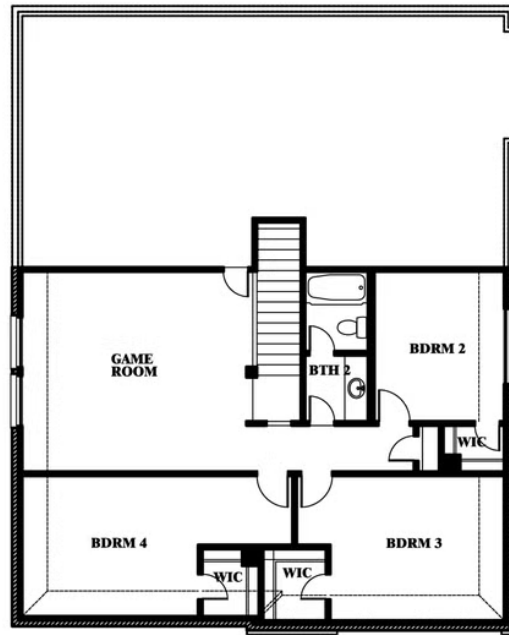

Gardenia

GODLEY RANCH ELEMENTS

621 GODLEY RANCH, GODLEY, TX 76044

Gardenia