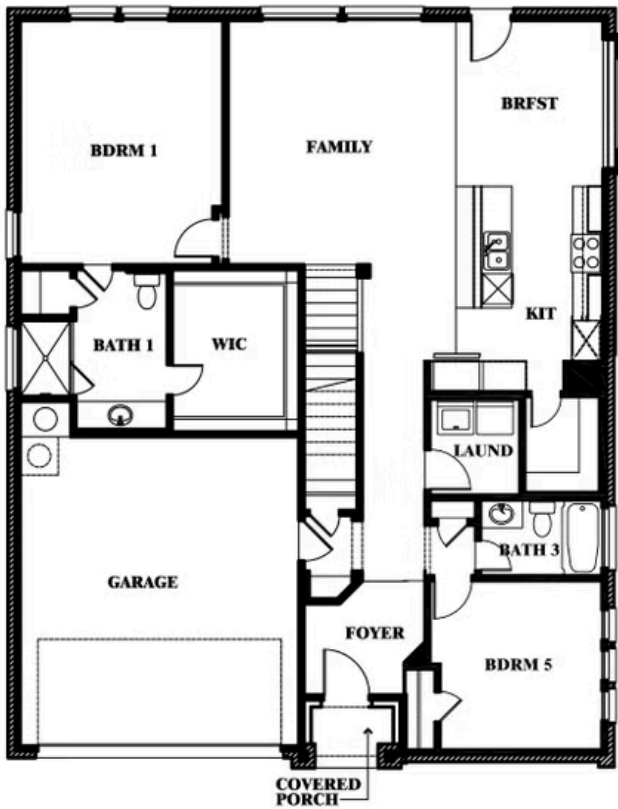

Gardenia

HOMES FROM
\$354,990

ELEMENTS SERIES

GODLEY RANCH ELEMENTS

621 GODLEY RANCH, GODLEY, TX 76044

2,638
SQUARE FEET

4
BEDROOMS

2.5
BATHROOMS

Gardenia

GODLEY RANCH ELEMENTS

621 GODLEY RANCH, GODLEY, TX 76044

Gardenia

This brochure is for general informational purposes and is to be used as a guide only. Changes may be made during the development process and floorplans, dimensions, fixtures, fittings, finishes and specifications are subject to change without notice. Window placement, balcony configuration, wardrobe sizes and living areas may vary slightly within each plan type. EQUAL HOUSING OPPORTUNITY

Gardenia

GODLEY RANCH ELEMENTS

621 GODLEY RANCH, GODLEY, TX 76044

Gardenia Opt. Bath 4 at Bed 4

This brochure is for general informational purposes and is to be used as a guide only. Changes may be made during the development process and floorplans, dimensions, fixtures, fittings, finishes and specifications are subject to change without notice. Window placement, balcony configuration, wardrobe sizes and living areas may vary slightly within each plan type. EQUAL HOUSING OPPORTUNITY

Gardenia

GODLEY RANCH ELEMENTS

621 GODLEY RANCH, GODLEY, TX 76044

Gardenia Opt. Bed 5 & Bath 3 at Dining

This brochure is for general informational purposes and is to be used as a guide only. Changes may be made during the development process and floorplans, dimensions, fixtures, fittings, finishes and specifications are subject to change without notice. Window placement, balcony configuration, wardrobe sizes and living areas may vary slightly within each plan type. EQUAL HOUSING OPPORTUNITY