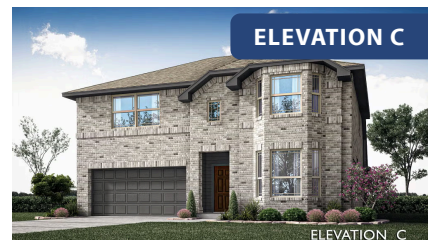

Gardenia

HOMES FROM
\$354,990

ELEMENTS SERIES

GODLEY RANCH ELEMENTS

621 GODLEY RANCH, GODLEY, TX 76044

2,638
SQUARE FEET

4
BEDROOMS

2.5
BATHROOMS

2
CAR GARAGE

ELEVATION BS

ELEVATION A

ELEVATION A

ELEVATION B

ELEVATION B

ELEVATION C

ELEVATION C