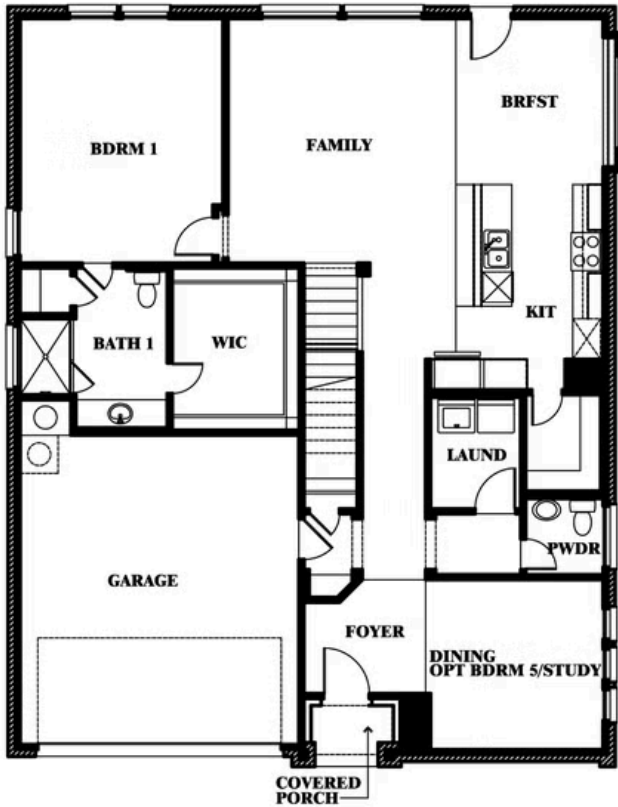

Gardenia

HOMES FROM
\$354,990

ELEMENTS SERIES

GODLEY RANCH ELEMENTS

621 GODLEY RANCH, GODLEY, TX 76044

2,638
SQUARE FEET

4
BEDROOMS

2.5
BATHROOMS

2
CAR GARAGE

ELEVATION BS

ELEVATION A

ELEVATION A

ELEVATION B

ELEVATION B

ELEVATION C

ELEVATION C

Gardenia

GODLEY RANCH ELEMENTS

621 GODLEY RANCH, GODLEY, TX 76044

Gardenia

This brochure is for general informational purposes and is to be used as a guide only. Changes may be made during the development process and floorplans, dimensions, fixtures, fittings, finishes and specifications are subject to change without notice. Window placement, balcony configuration, wardrobe sizes and living areas may vary slightly within each plan type. EQUAL HOUSING OPPORTUNITY

Gardenia

GODLEY RANCH ELEMENTS

621 GODLEY RANCH, GODLEY, TX 76044

Gardenia Opt. Bath 4 at Bed 4

This brochure is for general informational purposes and is to be used as a guide only. Changes may be made during the development process and floorplans, dimensions, fixtures, fittings, finishes and specifications are subject to change without notice. Window placement, balcony configuration, wardrobe sizes and living areas may vary slightly within each plan type. EQUAL HOUSING OPPORTUNITY