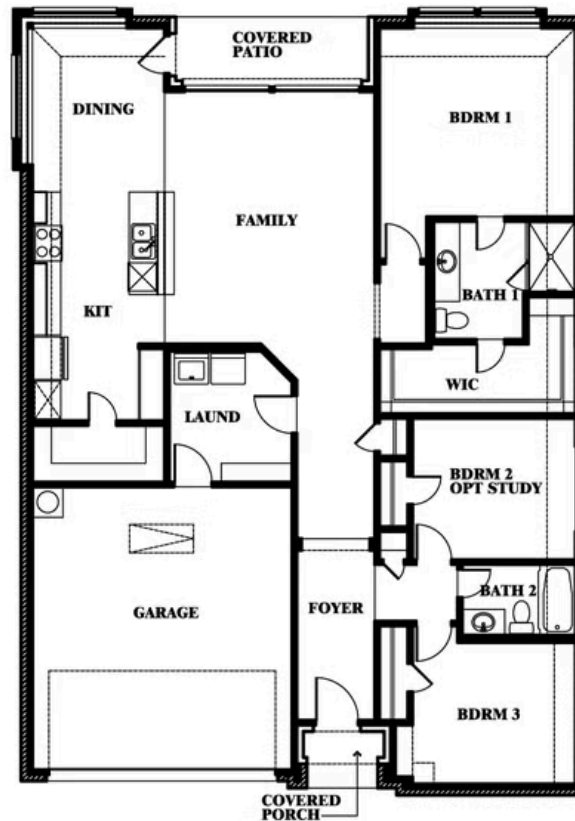

## GODLEY RANCH ELEMENTS

621 GODLEY RANCH, GODLEY, TX 76044

**1,672**  
SQUARE FEET

**3**  
BEDROOMS

**2.0**  
BATHROOMS

**2**  
CAR GARAGE

Document generated Mar 30, 2025. Prices, plans, square footage, features and materials are subject to change at any time without notice and vary among communities. Listed prices are for informational purposes only, are not binding, and do not create any contractual obligation(s). The price of any home is dependent on numerous factors, all of which are unique to a specific home, and is not guaranteed until specified in a binding contract. Pricing of elevations and additional optional beds/baths vary per plan. Some plans require a premium homesite. Please ask the Community Manager for details. Renderings of homes are artist concepts and may not reflect exact colors and materials.

# Camellia

**GODLEY RANCH ELEMENTS**

621 GODLEY RANCH, GODLEY, TX 76044

## Camellia

This brochure is for general informational purposes and is to be used as a guide only. Changes may be made during the development process and floorplans, dimensions, fixtures, fittings, finishes and specifications are subject to change without notice. Window placement, balcony configuration, wardrobe sizes and living areas may vary slightly within each plan type. EQUAL HOUSING OPPORTUNITY