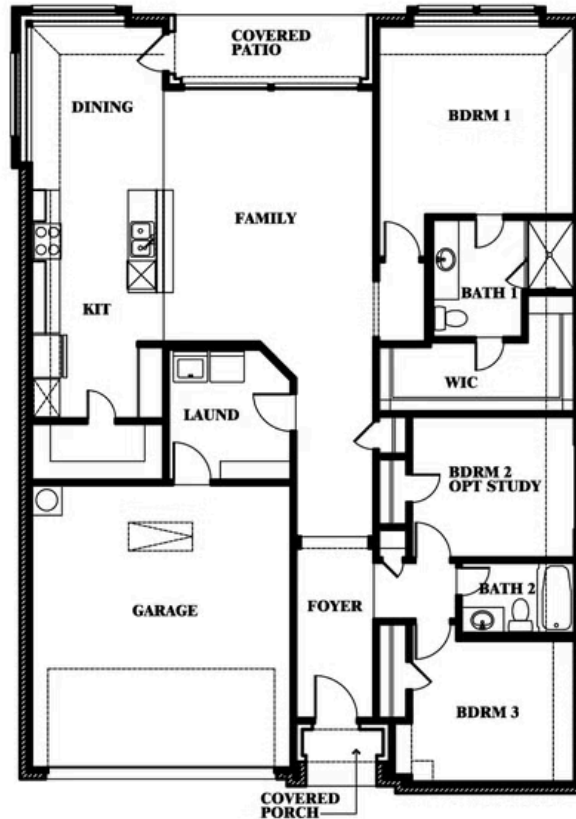

Camellia

GODLEY RANCH ELEMENTS

621 GODLEY RANCH, GODLEY, TX 76044

Camellia

This brochure is for general informational purposes and is to be used as a guide only. Changes may be made during the development process and floorplans, dimensions, fixtures, fittings, finishes and specifications are subject to change without notice. Window placement, balcony configuration, wardrobe sizes and living areas may vary slightly within each plan type. EQUAL HOUSING OPPORTUNITY