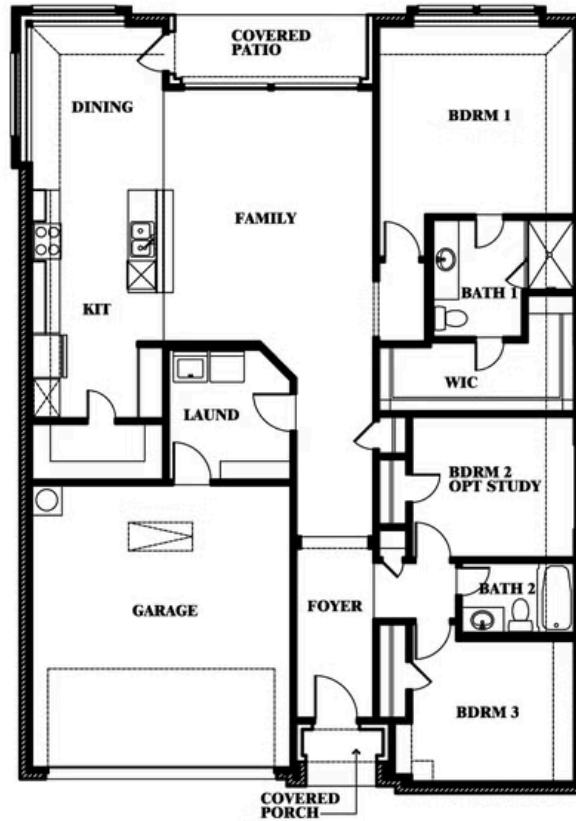

Camellia

HOMES FROM
\$304,990

ELEMENTS SERIES

GODLEY RANCH ELEMENTS

621 GODLEY RANCH, GODLEY, TX 76044

1,672
SQUARE FEET

3
BEDROOMS

2.0
BATHROOMS

Camellia

GODLEY RANCH ELEMENTS

621 GODLEY RANCH, GODLEY, TX 76044

Camellia

This brochure is for general informational purposes and is to be used as a guide only. Changes may be made during the development process and floorplans, dimensions, fixtures, fittings, finishes and specifications are subject to change without notice. Window placement, balcony configuration, wardrobe sizes and living areas may vary slightly within each plan type. EQUAL HOUSING OPPORTUNITY