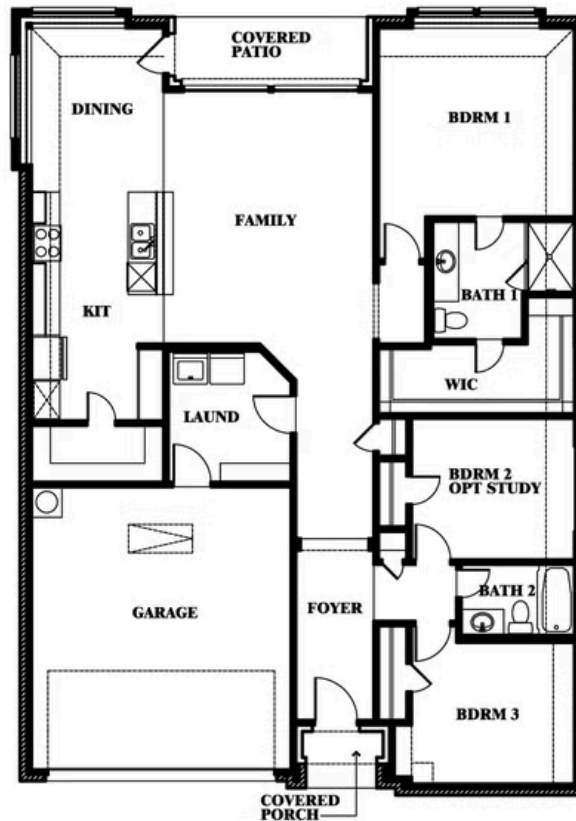

Camellia

HOMES FROM
\$304,990

ELEMENTS SERIES

GODLEY RANCH ELEMENTS

621 GODLEY RANCH, GODLEY, TX 76044

1,672
SQUARE FEET

3
BEDROOMS

2.0
BATHROOMS

Camellia

GODLEY RANCH ELEMENTS

621 GODLEY RANCH, GODLEY, TX 76044

Camellia

This brochure is for general informational purposes and is to be used as a guide only. Changes may be made during the development process and floorplans, dimensions, fixtures, fittings, finishes and specifications are subject to change without notice. Window placement, balcony configuration, wardrobe sizes and living areas may vary slightly within each plan type. EQUAL HOUSING OPPORTUNITY