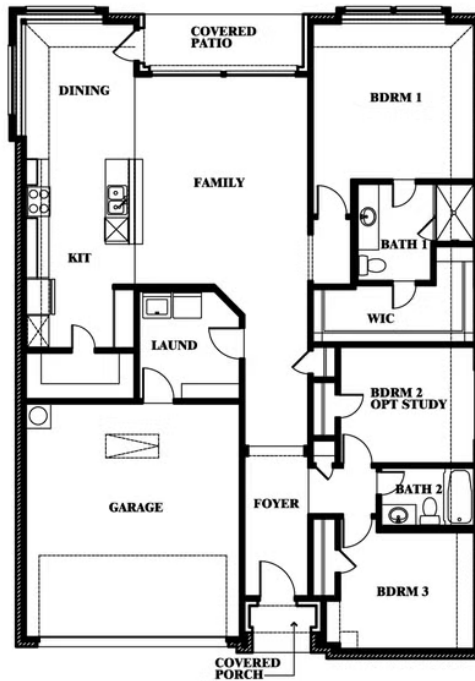

Camellia

GODLEY RANCH ELEMENTS

621 GODLEY RANCH, GODLEY, TX 76044

Camellia