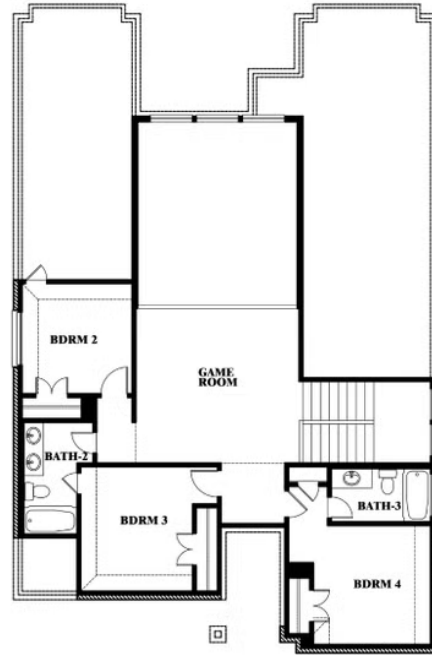

Violet III

GODLEY RANCH CLASSIC

621 GODLEY RANCH, GODLEY, TX 76044

VIOLET III FLOOR PLAN WITH BEDROOM AT STUDY

Violet III Opt. Bed 5 & Bath 4 at Study