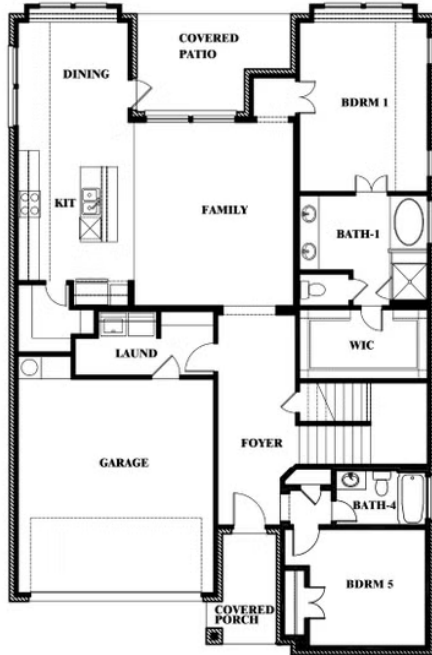

Violet III

GODLEY RANCH CLASSIC

621 GODLEY RANCH, GODLEY, TX 76044

VIOLET III FLOOR PLAN WITH BEDROOM AT STUDY

Violet III Opt. Bed 5 & Bath 4 at Study