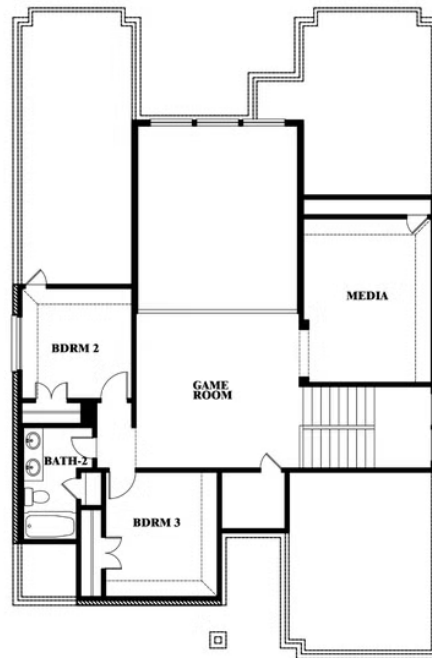

Violet II

VIOLET II FLOOR PLAN

GODLEY RANCH CLASSIC

621 GODLEY RANCH, GODLEY, TX 76044

Violet II