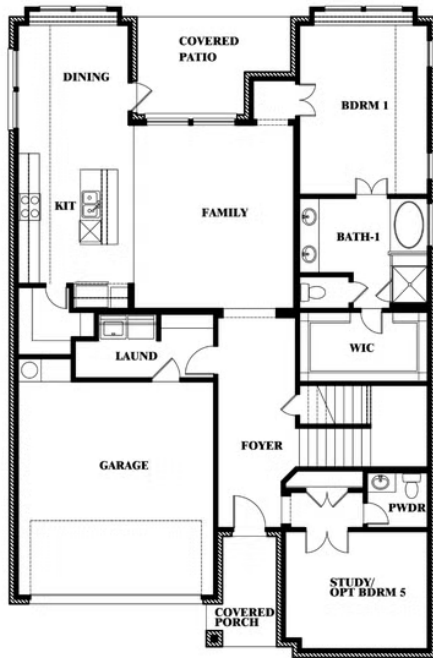

Violet II

VIOLET II FLOOR PLAN

GODLEY RANCH CLASSIC

621 GODLEY RANCH, GODLEY, TX 76044

Violet II