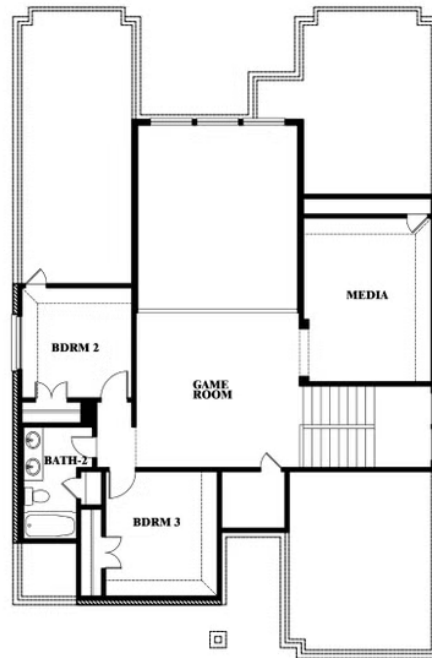

Violet II

GODLEY RANCH CLASSIC

621 GODLEY RANCH, GODLEY, TX 76044

VIOLET II FLOOR PLAN WITH OPTIONAL BEDROOM AT STUDY

Violet II Opt. Bed 5 & Bath 4 at Study