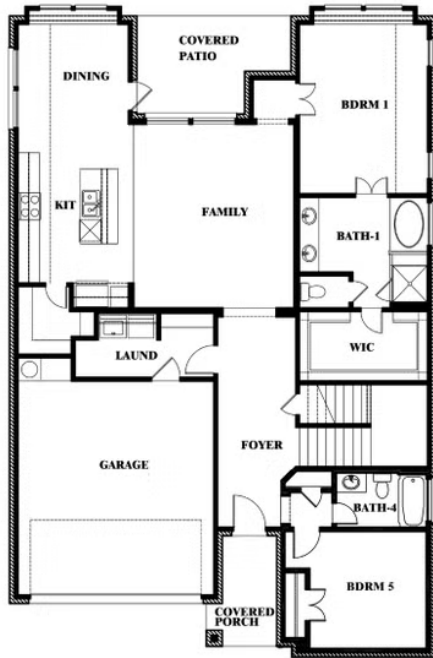

Violet II

GODLEY RANCH CLASSIC

621 GODLEY RANCH, GODLEY, TX 76044

VIOLET II FLOOR PLAN WITH OPTIONAL BEDROOM AT STUDY

Violet II Opt. Bed 5 & Bath 4 at Study