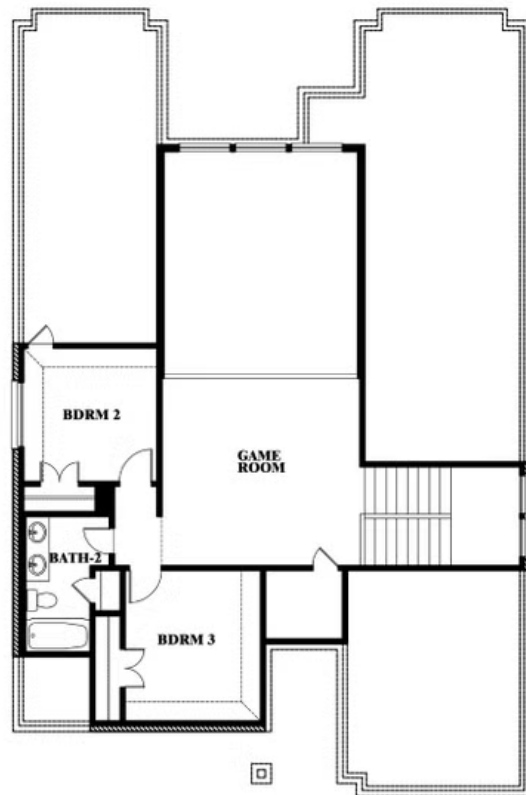

ELEVATION D

ELEVATION D

Violet

VIOLET FLOOR PLAN

GODLEY RANCH CLASSIC

621 GODLEY RANCH, GODLEY, TX 76044

Violet

This brochure is for general informational purposes and is to be used as a guide only. Changes may be made during the development process and floorplans, dimensions, fixtures, fittings, finishes and specifications are subject to change without notice. Window placement, balcony configuration, wardrobe sizes and living areas may vary slightly within each plan type. EQUAL HOUSING OPPORTUNITY

Violet

GODLEY RANCH CLASSIC

621 GODLEY RANCH, GODLEY, TX 76044

VIOLET FLOOR PLAN WITH OPTIONAL BEDROOM AT STUDY

Violet

Opt. Bed 5 & Bath 4 at Study

This brochure is for general informational purposes and is to be used as a guide only. Changes may be made during the development process and floorplans, dimensions, fixtures, fittings, finishes and specifications are subject to change without notice. Window placement, balcony configuration, wardrobe sizes and living areas may vary slightly within each plan type. EQUAL HOUSING OPPORTUNITY