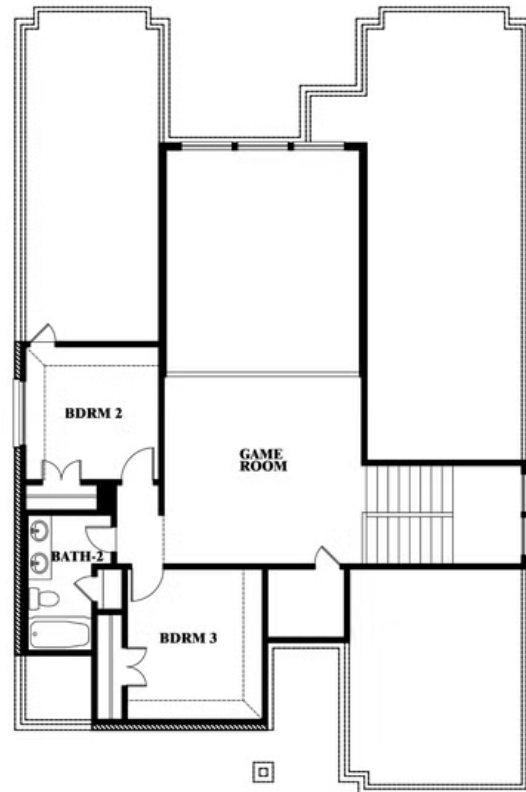

ELEVATION D

ELEVATION D

Violet

VIOLET FLOOR PLAN

GODLEY RANCH CLASSIC

621 GODLEY RANCH, GODLEY, TX 76044

Violet

This brochure is for general informational purposes and is to be used as a guide only. Changes may be made during the development process and floorplans, dimensions, fixtures, fittings, finishes and specifications are subject to change without notice. Window placement, balcony configuration, wardrobe sizes and living areas may vary slightly within each plan type. EQUAL HOUSING OPPORTUNITY

Violet

GODLEY RANCH CLASSIC

621 GODLEY RANCH, GODLEY, TX 76044

VIOLET FLOOR PLAN WITH OPTIONAL BEDROOM AT STUDY

Violet

Opt. Bed 5 & Bath 4 at Study

This brochure is for general informational purposes and is to be used as a guide only. Changes may be made during the development process and floorplans, dimensions, fixtures, fittings, finishes and specifications are subject to change without notice. Window placement, balcony configuration, wardrobe sizes and living areas may vary slightly within each plan type. EQUAL HOUSING OPPORTUNITY