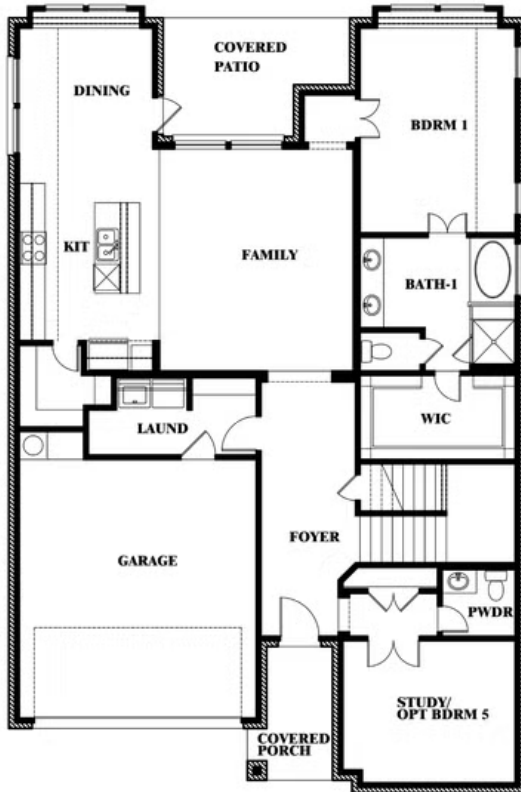

Violet

HOMES FROM
\$395,990

CLASSIC SERIES

GODLEY RANCH CLASSIC

621 GODLEY RANCH, GODLEY, TX 76044

2,381
SQUARE FEET

3
BEDROOMS

2.5
BATHROOMS

2
CAR GARAGE

ELEVATION A

ELEVATION AS

ELEVATION AS

ELEVATION B

ELEVATION B

ELEVATION C

ELEVATION C

ELEVATION D

ELEVATION D

Violet

VIOLET FLOOR PLAN

GODLEY RANCH CLASSIC

621 GODLEY RANCH, GODLEY, TX 76044

Violet

This brochure is for general informational purposes and is to be used as a guide only. Changes may be made during the development process and floorplans, dimensions, fixtures, fittings, finishes and specifications are subject to change without notice. Window placement, balcony configuration, wardrobe sizes and living areas may vary slightly within each plan type. EQUAL HOUSING OPPORTUNITY

Violet

GODLEY RANCH CLASSIC

621 GODLEY RANCH, GODLEY, TX 76044

VIOLET FLOOR PLAN WITH OPTIONAL BEDROOM AT STUDY

Violet

Opt. Bed 5 & Bath 4 at Study

This brochure is for general informational purposes and is to be used as a guide only. Changes may be made during the development process and floorplans, dimensions, fixtures, fittings, finishes and specifications are subject to change without notice. Window placement, balcony configuration, wardrobe sizes and living areas may vary slightly within each plan type. EQUAL HOUSING OPPORTUNITY