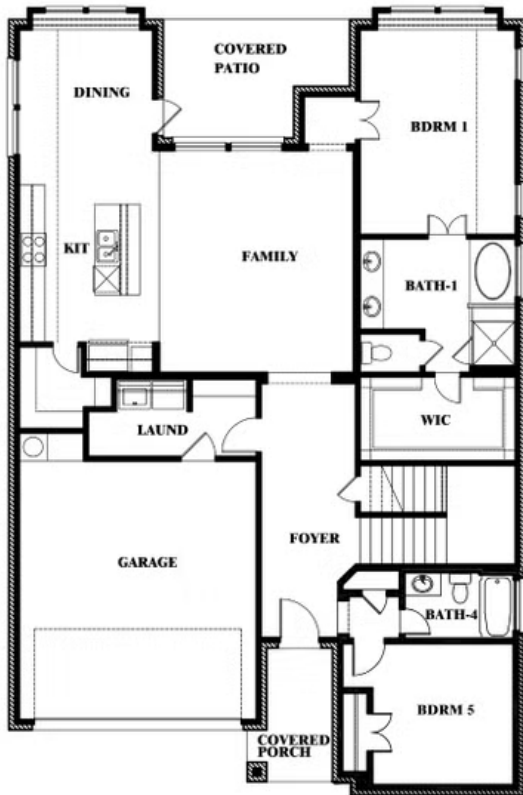

Violet

HOMES FROM
\$395,990

CLASSIC SERIES

GODLEY RANCH CLASSIC

621 GODLEY RANCH, GODLEY, TX 76044

2,381
SQUARE FEET

3
BEDROOMS

2.5
BATHROOMS

ELEVATION D

ELEVATION D

Violet

VIOLET FLOOR PLAN

GODLEY RANCH CLASSIC

621 GODLEY RANCH, GODLEY, TX 76044

Violet

This brochure is for general informational purposes and is to be used as a guide only. Changes may be made during the development process and floorplans, dimensions, fixtures, fittings, finishes and specifications are subject to change without notice. Window placement, balcony configuration, wardrobe sizes and living areas may vary slightly within each plan type. EQUAL HOUSING OPPORTUNITY

Violet

GODLEY RANCH CLASSIC

621 GODLEY RANCH, GODLEY, TX 76044

VIOLET FLOOR PLAN WITH OPTIONAL BEDROOM AT STUDY

Violet

Opt. Bed 5 & Bath 4 at Study

This brochure is for general informational purposes and is to be used as a guide only. Changes may be made during the development process and floorplans, dimensions, fixtures, fittings, finishes and specifications are subject to change without notice. Window placement, balcony configuration, wardrobe sizes and living areas may vary slightly within each plan type. EQUAL HOUSING OPPORTUNITY