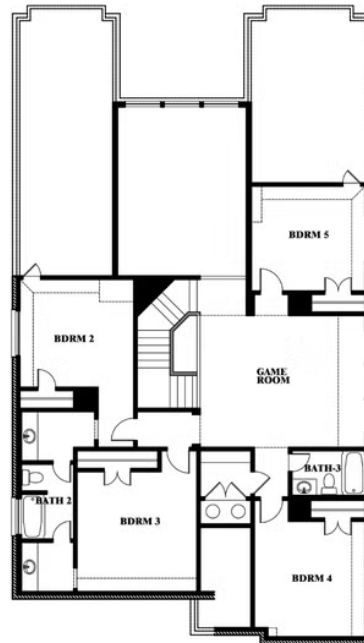

Rose III

ROSE III FLOOR PLAN

GODLEY RANCH CLASSIC

621 GODLEY RANCH, GODLEY, TX 76044

Rose III