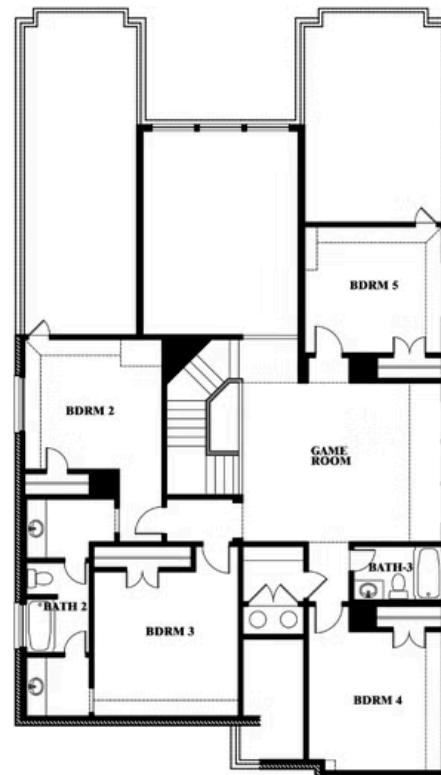

Rose III

HOMES FROM
\$460,990

CLASSIC SERIES

GODLEY RANCH CLASSIC

621 GODLEY RANCH, GODLEY, TX 76044

3,557
SQUARE FEET

5
BEDROOMS

3.5
BATHROOMS

2
CAR GARAGE

ELEVATION A

ELEVATION AS

ELEVATION AS

ELEVATION B

ELEVATION B

ELEVATION C

ELEVATION C

ELEVATION D

ELEVATION D

Rose III

ROSE III FLOOR PLAN

GODLEY RANCH CLASSIC

621 GODLEY RANCH, GODLEY, TX 76044

Rose III

This brochure is for general informational purposes and is to be used as a guide only. Changes may be made during the development process and floorplans, dimensions, fixtures, fittings, finishes and specifications are subject to change without notice. Window placement, balcony configuration, wardrobe sizes and living areas may vary slightly within each plan type. EQUAL HOUSING OPPORTUNITY

Rose III

GODLEY RANCH CLASSIC
621 GODLEY RANCH, GODLEY, TX 76044

ROSE III FLOOR PLAN WITH OPTIONAL BED & BATH AT STUDY

Rose III
Opt. Bed & Bath at Study

This brochure is for general informational purposes and is to be used as a guide only. Changes may be made during the development process and floorplans, dimensions, fixtures, fittings, finishes and specifications are subject to change without notice. Window placement, balcony configuration, wardrobe sizes and living areas may vary slightly within each plan type. EQUAL HOUSING OPPORTUNITY