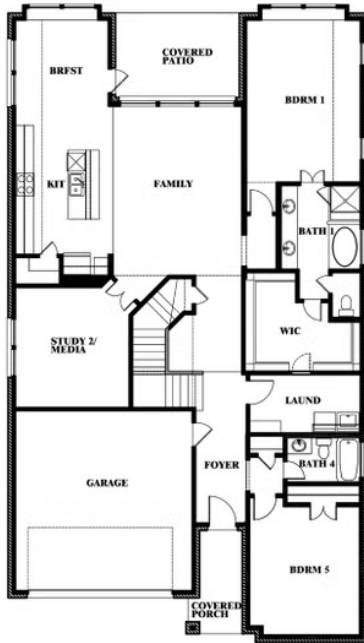

Rose III

GODLEY RANCH CLASSIC

621 GODLEY RANCH, GODLEY, TX 76044

ROSE III FLOOR PLAN WITH OPTIONAL BED & BATH AT STUDY

Rose III Opt. Bed & Bath at Study