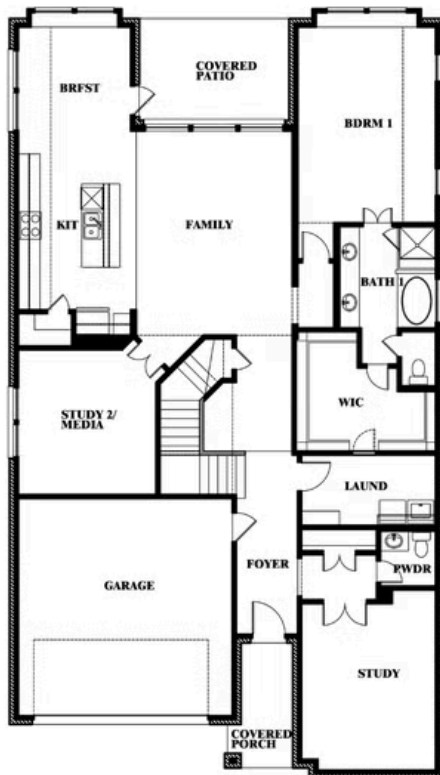

Rose III

HOMES FROM
\$460,990

CLASSIC SERIES

GODLEY RANCH CLASSIC

621 GODLEY RANCH, GODLEY, TX 76044

3,557
SQUARE FEET

5
BEDROOMS

3.5
BATHROOMS

2
CAR GARAGE

ELEVATION A

ELEVATION AS

ELEVATION AS

ELEVATION B

ELEVATION B

ELEVATION C

ELEVATION C

ELEVATION D

ELEVATION D

Rose III

ROSE III FLOOR PLAN

GODLEY RANCH CLASSIC

621 GODLEY RANCH, GODLEY, TX 76044

Rose III

This brochure is for general informational purposes and is to be used as a guide only. Changes may be made during the development process and floorplans, dimensions, fixtures, fittings, finishes and specifications are subject to change without notice. Window placement, balcony configuration, wardrobe sizes and living areas may vary slightly within each plan type. EQUAL HOUSING OPPORTUNITY

Rose III

GODLEY RANCH CLASSIC
621 GODLEY RANCH, GODLEY, TX 76044

ROSE III FLOOR PLAN WITH OPTIONAL BED & BATH AT STUDY

Rose III
Opt. Bed & Bath at Study

This brochure is for general informational purposes and is to be used as a guide only. Changes may be made during the development process and floorplans, dimensions, fixtures, fittings, finishes and specifications are subject to change without notice. Window placement, balcony configuration, wardrobe sizes and living areas may vary slightly within each plan type. EQUAL HOUSING OPPORTUNITY