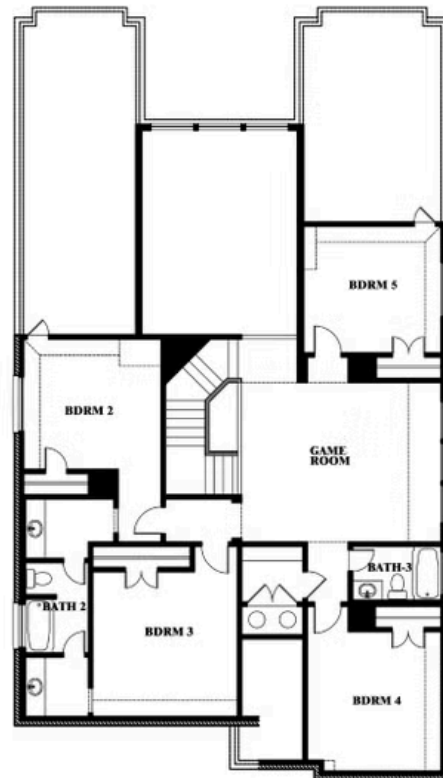

Rose III

HOMES FROM
\$460,990

CLASSIC SERIES

GODLEY RANCH CLASSIC

621 GODLEY RANCH, GODLEY, TX 76044

3,557
SQUARE FEET

5
BEDROOMS

3.5
BATHROOMS

2
CAR GARAGE

ELEVATION A

ELEVATION AS

ELEVATION AS

ELEVATION B

ELEVATION B

ELEVATION C

ELEVATION C

ELEVATION D

ELEVATION D

Rose III

ROSE III FLOOR PLAN

GODLEY RANCH CLASSIC

621 GODLEY RANCH, GODLEY, TX 76044

Rose III

This brochure is for general informational purposes and is to be used as a guide only. Changes may be made during the development process and floorplans, dimensions, fixtures, fittings, finishes and specifications are subject to change without notice. Window placement, balcony configuration, wardrobe sizes and living areas may vary slightly within each plan type. EQUAL HOUSING OPPORTUNITY

Rose III

GODLEY RANCH CLASSIC
621 GODLEY RANCH, GODLEY, TX 76044

ROSE III FLOOR PLAN WITH OPTIONAL BED & BATH AT STUDY

Rose III
Opt. Bed & Bath at Study

This brochure is for general informational purposes and is to be used as a guide only. Changes may be made during the development process and floorplans, dimensions, fixtures, fittings, finishes and specifications are subject to change without notice. Window placement, balcony configuration, wardrobe sizes and living areas may vary slightly within each plan type. EQUAL HOUSING OPPORTUNITY