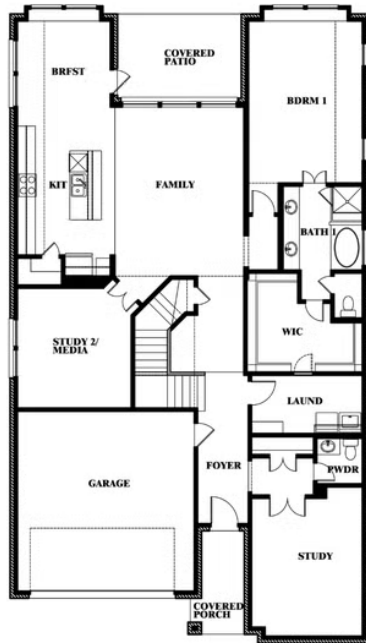

Rose III

ROSE III FLOOR PLAN

GODLEY RANCH CLASSIC

621 GODLEY RANCH, GODLEY, TX 76044

Rose III