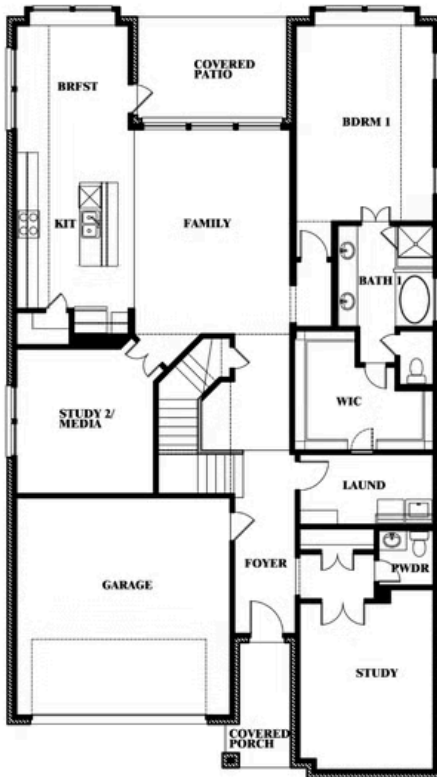

Rose

HOMES FROM
\$450,990

CLASSIC SERIES

GODLEY RANCH CLASSIC

621 GODLEY RANCH, GODLEY, TX 76044

3,359
SQUARE FEET

4
BEDROOMS

3.5
BATHROOMS

2
CAR GARAGE

ELEVATION A

ELEVATION AS

ELEVATION AS

ELEVATION B

ELEVATION B

ELEVATION C

ELEVATION C

ELEVATION D

ELEVATION D

Rose

ROSE FLOOR PLAN

GODLEY RANCH CLASSIC

621 GODLEY RANCH, GODLEY, TX 76044

Rose

This brochure is for general informational purposes and is to be used as a guide only. Changes may be made during the development process and floorplans, dimensions, fixtures, fittings, finishes and specifications are subject to change without notice. Window placement, balcony configuration, wardrobe sizes and living areas may vary slightly within each plan type. EQUAL HOUSING OPPORTUNITY

Rose

GODLEY RANCH CLASSIC

621 GODLEY RANCH, GODLEY, TX 76044

ROSE FLOOR PLAN WITH OPTIONAL BED & BATH AT STUDY

Rose
Opt. Bed & Bath at Study

This brochure is for general informational purposes and is to be used as a guide only. Changes may be made during the development process and floorplans, dimensions, fixtures, fittings, finishes and specifications are subject to change without notice. Window placement, balcony configuration, wardrobe sizes and living areas may vary slightly within each plan type. EQUAL HOUSING OPPORTUNITY