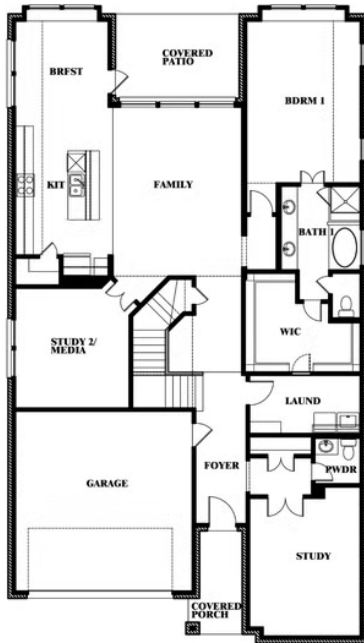

Rose

ROSE FLOOR PLAN

GODLEY RANCH CLASSIC

621 GODLEY RANCH, GODLEY, TX 76044

Rose