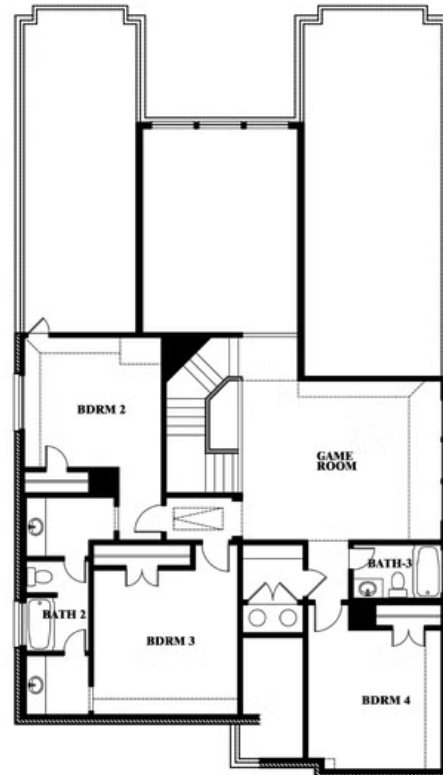

3.5
BATHROOMS

2
CAR GARAGE

ELEVATION A

ELEVATION AS

ELEVATION AS

ELEVATION B

ELEVATION B

ELEVATION C

ELEVATION C

ELEVATION D

ELEVATION D

Rose

ROSE FLOOR PLAN

GODLEY RANCH CLASSIC

621 GODLEY RANCH, GODLEY, TX 76044

Rose

This brochure is for general informational purposes and is to be used as a guide only. Changes may be made during the development process and floorplans, dimensions, fixtures, fittings, finishes and specifications are subject to change without notice. Window placement, balcony configuration, wardrobe sizes and living areas may vary slightly within each plan type. EQUAL HOUSING OPPORTUNITY

Rose

GODLEY RANCH CLASSIC

621 GODLEY RANCH, GODLEY, TX 76044

ROSE FLOOR PLAN WITH OPTIONAL BED & BATH AT STUDY

Rose Opt. Bed & Bath at Study

This brochure is for general informational purposes and is to be used as a guide only. Changes may be made during the development process and floorplans, dimensions, fixtures, fittings, finishes and specifications are subject to change without notice. Window placement, balcony configuration, wardrobe sizes and living areas may vary slightly within each plan type. EQUAL HOUSING OPPORTUNITY