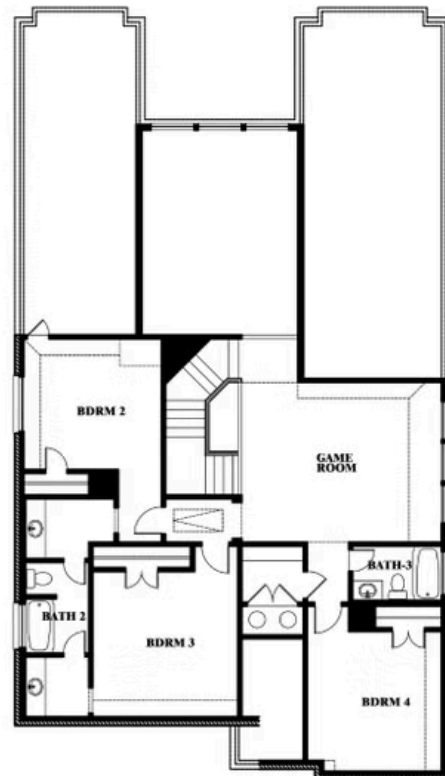

Rose

HOMES FROM
\$450,990

CLASSIC SERIES

GODLEY RANCH CLASSIC

621 GODLEY RANCH, GODLEY, TX 76044

3,359
SQUARE FEET

4
BEDROOMS

3.5
BATHROOMS

ELEVATION D

ELEVATION D

Rose

ROSE FLOOR PLAN

GODLEY RANCH CLASSIC

621 GODLEY RANCH, GODLEY, TX 76044

Rose

This brochure is for general informational purposes and is to be used as a guide only. Changes may be made during the development process and floorplans, dimensions, fixtures, fittings, finishes and specifications are subject to change without notice. Window placement, balcony configuration, wardrobe sizes and living areas may vary slightly within each plan type. EQUAL HOUSING OPPORTUNITY

Rose

GODLEY RANCH CLASSIC

621 GODLEY RANCH, GODLEY, TX 76044

ROSE FLOOR PLAN WITH OPTIONAL BED & BATH AT STUDY

Rose
Opt. Bed & Bath at Study

This brochure is for general informational purposes and is to be used as a guide only. Changes may be made during the development process and floorplans, dimensions, fixtures, fittings, finishes and specifications are subject to change without notice. Window placement, balcony configuration, wardrobe sizes and living areas may vary slightly within each plan type. EQUAL HOUSING OPPORTUNITY