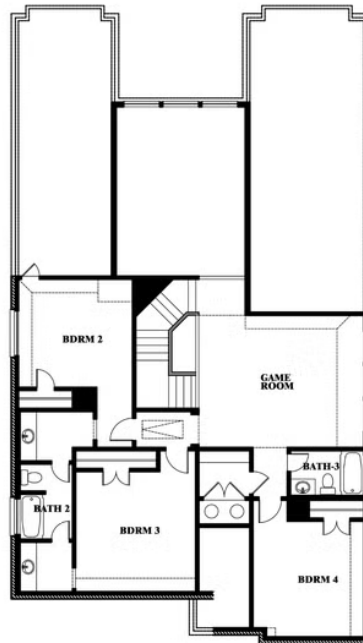

Rose

ROSE FLOOR PLAN

GODLEY RANCH CLASSIC

621 GODLEY RANCH, GODLEY, TX 76044

Rose