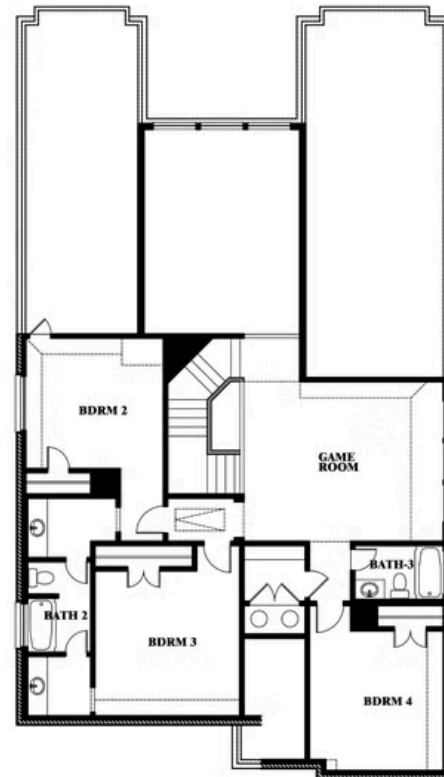

Rose

HOMES FROM
\$450,990

CLASSIC SERIES

GODLEY RANCH CLASSIC

621 GODLEY RANCH, GODLEY, TX 76044

3,359
SQUARE FEET

4
BEDROOMS

3.5
BATHROOMS

2
CAR GARAGE

ELEVATION A

ELEVATION AS

ELEVATION AS

ELEVATION B

ELEVATION B

ELEVATION C

ELEVATION C

ELEVATION D

ELEVATION D

Rose

ROSE FLOOR PLAN

GODLEY RANCH CLASSIC

621 GODLEY RANCH, GODLEY, TX 76044

Rose

This brochure is for general informational purposes and is to be used as a guide only. Changes may be made during the development process and floorplans, dimensions, fixtures, fittings, finishes and specifications are subject to change without notice. Window placement, balcony configuration, wardrobe sizes and living areas may vary slightly within each plan type. EQUAL HOUSING OPPORTUNITY

Rose

GODLEY RANCH CLASSIC

621 GODLEY RANCH, GODLEY, TX 76044

ROSE FLOOR PLAN WITH OPTIONAL BED & BATH AT STUDY

Rose
Opt. Bed & Bath at Study

This brochure is for general informational purposes and is to be used as a guide only. Changes may be made during the development process and floorplans, dimensions, fixtures, fittings, finishes and specifications are subject to change without notice. Window placement, balcony configuration, wardrobe sizes and living areas may vary slightly within each plan type. EQUAL HOUSING OPPORTUNITY