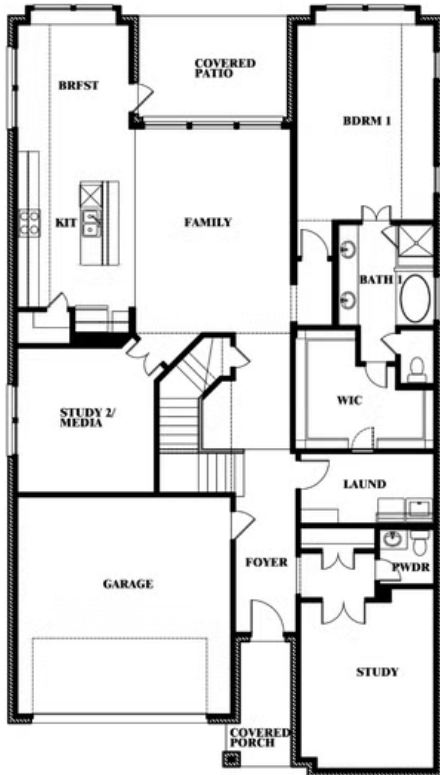

3.5
BATHROOMS

2
CAR GARAGE

ELEVATION A

ELEVATION AS

ELEVATION AS

ELEVATION B

ELEVATION B

ELEVATION C

ELEVATION C

ELEVATION D

ELEVATION D

Rose

ROSE FLOOR PLAN

GODLEY RANCH CLASSIC

621 GODLEY RANCH, GODLEY, TX 76044

Rose

This brochure is for general informational purposes and is to be used as a guide only. Changes may be made during the development process and floorplans, dimensions, fixtures, fittings, finishes and specifications are subject to change without notice. Window placement, balcony configuration, wardrobe sizes and living areas may vary slightly within each plan type. EQUAL HOUSING OPPORTUNITY

Rose

GODLEY RANCH CLASSIC

621 GODLEY RANCH, GODLEY, TX 76044

ROSE FLOOR PLAN WITH OPTIONAL BED & BATH AT STUDY

Rose Opt. Bed & Bath at Study

This brochure is for general informational purposes and is to be used as a guide only. Changes may be made during the development process and floorplans, dimensions, fixtures, fittings, finishes and specifications are subject to change without notice. Window placement, balcony configuration, wardrobe sizes and living areas may vary slightly within each plan type. EQUAL HOUSING OPPORTUNITY