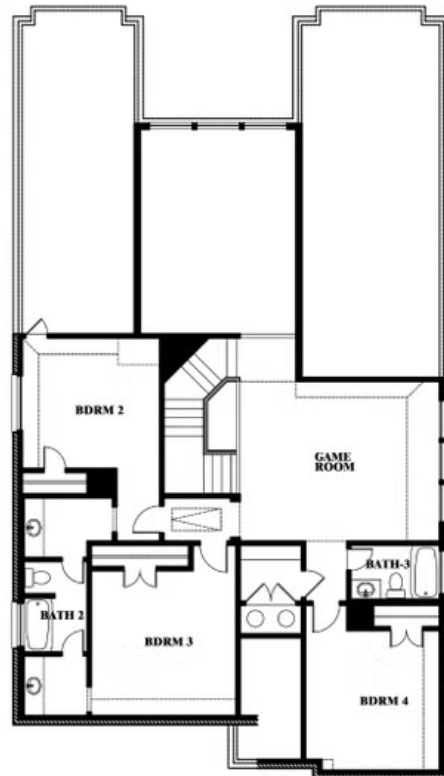

3.5
BATHROOMS

2
CAR GARAGE

ELEVATION A

ELEVATION AS

ELEVATION AS

ELEVATION B

ELEVATION B

ELEVATION C

ELEVATION C

ELEVATION D

ELEVATION D

Rose

ROSE FLOOR PLAN

GODLEY RANCH CLASSIC

621 GODLEY RANCH, GODLEY, TX 76044

Rose

Rose

GODLEY RANCH CLASSIC

621 GODLEY RANCH, GODLEY, TX 76044

ROSE FLOOR PLAN WITH OPTIONAL BED & BATH AT STUDY

Rose Opt. Bed & Bath at Study

This brochure is for general informational purposes and is to be used as a guide only. Changes may be made during the development process and floorplans, dimensions, fixtures, fittings, finishes and specifications are subject to change without notice. Window placement, balcony configuration, wardrobe sizes and living areas may vary slightly within each plan type. EQUAL HOUSING OPPORTUNITY