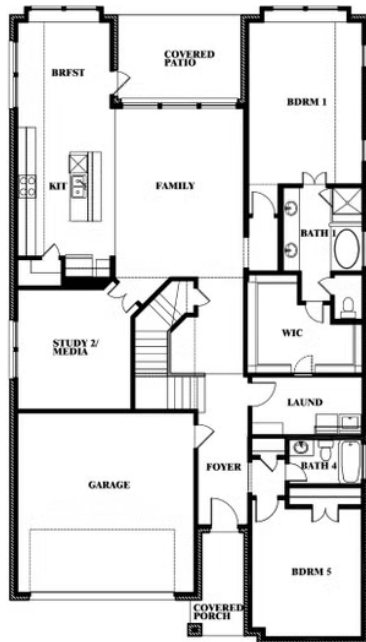

Rose

GODLEY RANCH CLASSIC

621 GODLEY RANCH, GODLEY, TX 76044

ROSE FLOOR PLAN WITH OPTIONAL BED & BATH AT STUDY

Rose
Opt. Bed & Bath at Study