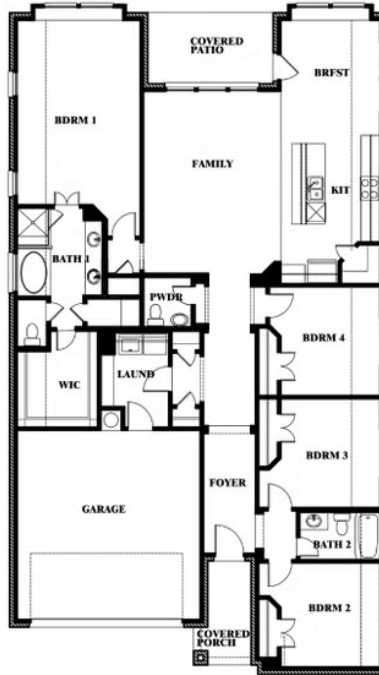

Jasmine

GODLEY RANCH CLASSIC

621 GODLEY RANCH, GODLEY, TX 76044

JASMINE FLOOR PLAN WITH OPTIONAL POWDER

Jasmine Opt. Powder at Closet