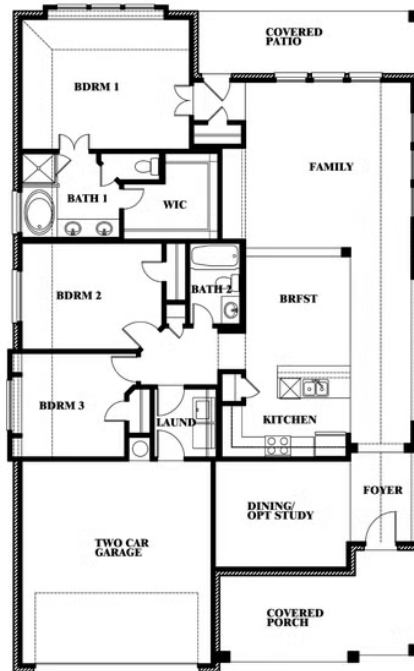

Dogwood

GODLEY RANCH CLASSIC

621 GODLEY RANCH, GODLEY, TX 76044

Dogwood