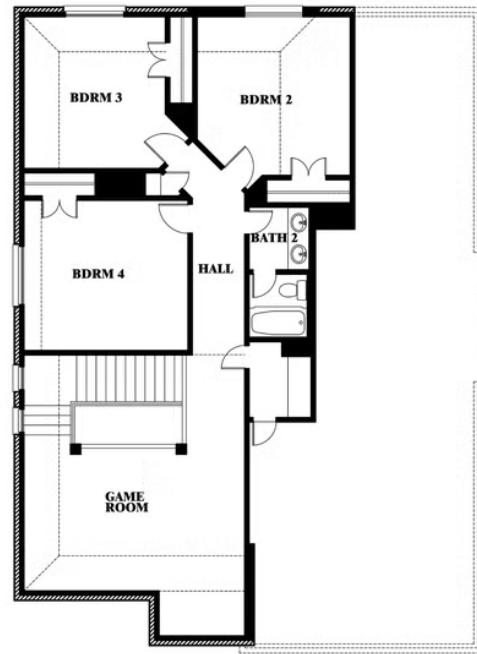

Dewberry

GODLEY RANCH CLASSIC

621 GODLEY RANCH, GODLEY, TX 76044

Dewberry